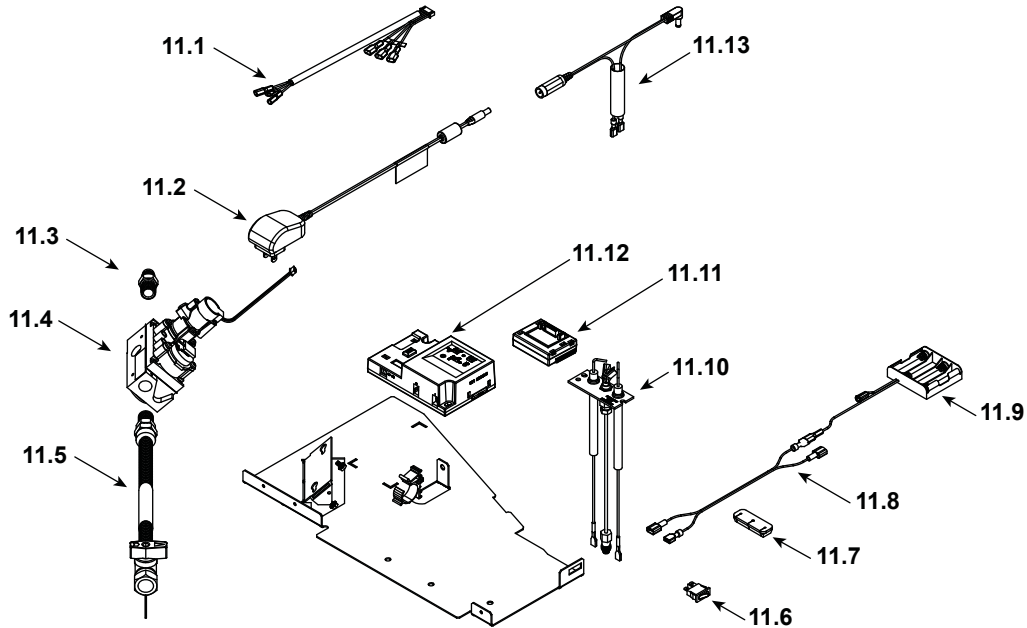

#11 Valve Assembly

IMPORTANT: THIS IS DATED INFORMATION. Parts must be ordered from a dealer or distributor. **Hearth and Home Technologies does not sell directly to consumers.** Provide model number and serial number when requesting service parts from your dealer or distributor.

Stocked at Depot

ITEM	DESCRIPTION	COMMENTS	PART NUMBER	Stocked at Depot
11.1	Wire Harness		SRV2326-132	Y
11.2	Power Supply		SRV2326-131	Y
11.3	Male connector	Pkg of 5	303-315/5	Y
11.4	Valve NG		2166-302	Y
	Valve Propane		2166-303	Y
11.5	Flex Ball Valve Assembly, 12"		SRV302-320	Y
11.6	Rocker Switch		SRV2206-299	Y
11.7	Grommet		SRV2118-420	
11.8	Wire, Battery jumper, 10 in		2281-196	Y
11.9	**Battery Pack		SRV2326-134	Y
11.10	Pilot Assembly, NG		2270-012	Y
11.11	Module, RF FCC		2326-120	Y
11.12	Module, Control IFT		2326-130	Y
11.13	Reset Switch Wire		2326-135	Y
	Orifice NG (#30C)		582-830	Y
	Orifice Propane (#47C)		582-847	Y

**Fuse for battery pack can be sourced locally, not a warranty item. Specs are 250v, 3A fuse, 3/4" long

Additional service parts on following page.