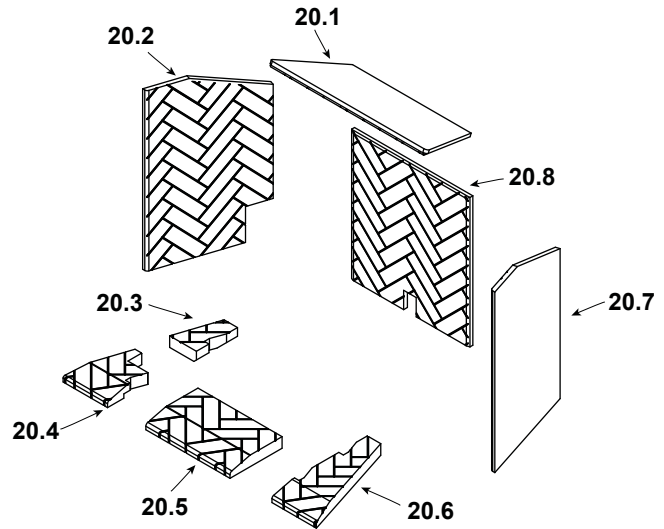

IMPORTANT: THIS IS DATED INFORMATION. Parts must be ordered from a dealer or distributor. **Hearth and Home Technologies does not sell directly to consumers.** Provide model number and serial number when requesting service parts from your dealer or distributor.

Stocked at Depot

ITEM	DESCRIPTION	COMMENTS	PART NUMBER	
	Refractory, Traditional			
19.1	Refractory, Top		SRV2283-716	
19.2	Refractory, Left		SRV2283-713	
19.3	Refractory, Left Base		SRV2283-718	
19.4	Refractory, Left Base		SRV2283-711	
19.5	Refractory, Front Base		SRV2283-710	
19.6	Refractory, Right Base		SRV2283-712	
19.7	Refractory, Right		SRV2283-714	
19.8	Refractory, Back		SRV2283-715	
	Refractory, Herringbone			
20.1	Refractory, Top		SRV2283-726	
20.2	Refractory, Left		SRV2283-723	
20.3	Refractory, Left Base		SRV2283-728	
20.4	Refractory, Left Base		SRV2283-721	
20.5	Refractory, Front Base		SRV2283-720	
20.6	Refractory, Right Base		SRV2283-722	
20.7	Refractory, Right		SRV2283-724	
20.8	Refractory, Back		SRV2283-725	

Additional service parts on following page.