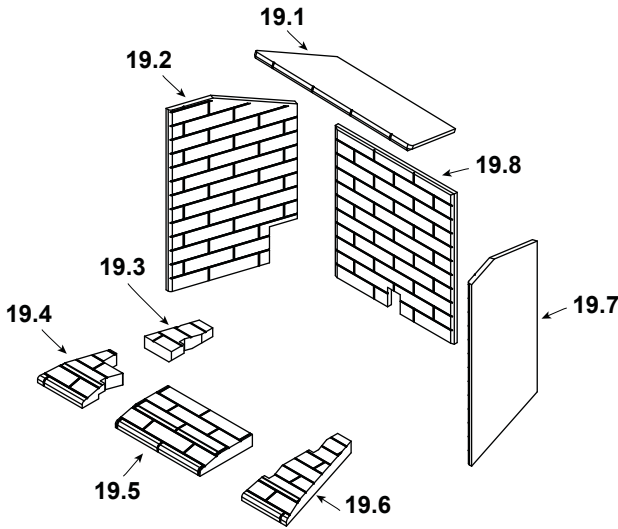

#19 Traditional Refractory

#20 Herringbone Refractory