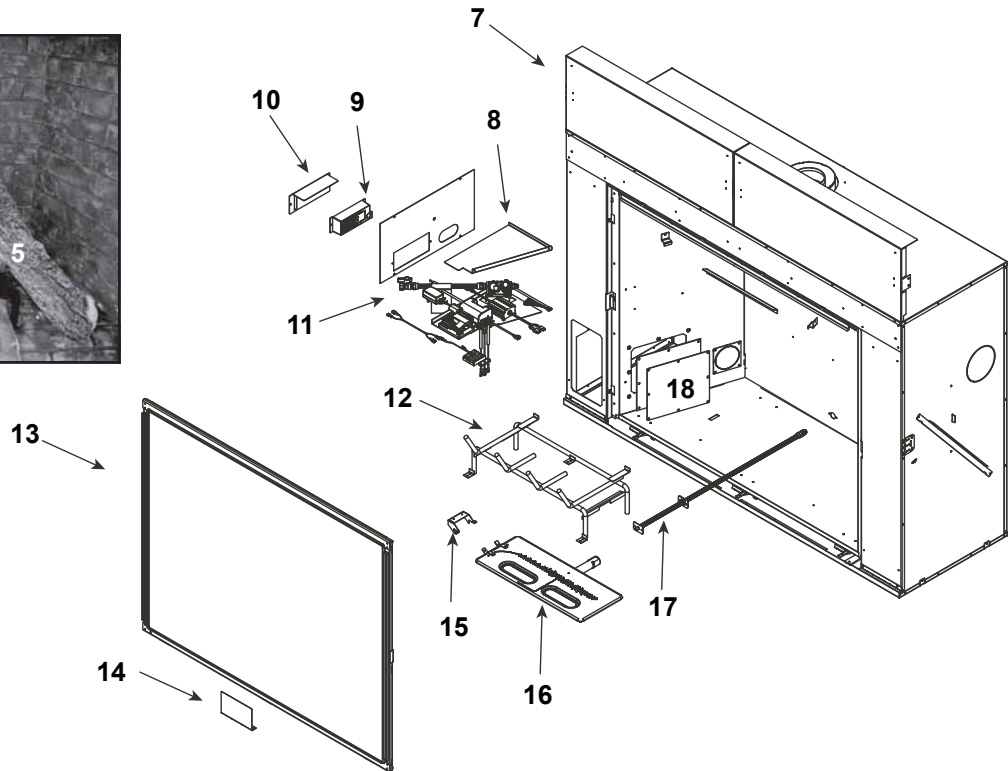

Log Set Assembly

IMPORTANT: THIS IS DATED INFORMATION. Parts must be ordered from a dealer or distributor. **Hearth and Home Technologies does not sell directly to consumers.** Provide model number and serial number when requesting service parts from your dealer or distributor.

Stocked at Depot

ITEM	DESCRIPTION	COMMENTS	PART NUMBER	
	Log Assembly		LOGS-HEIR36	Y
1	Log 1		SRV2284-701	
2	Log 2		SRV2284-702	
3	Log 3		SRV2283-703	
4	Log 4		SRV2284-704	
5	Log 5		SRV2284-705	
6	Log 6		SRV2284-706	
7	Heat Shield, Header	Qty 2 req	2280-105	
8	Heat Shield, Valve		2281-153	
9	Junction box		SRV4021-013	Y
10	J-Box Bracket		2281-154	
11	Valve Assembly		Refer to Valve Page	
12	Grate Assembly		2283-015	
13	Glass Assembly		GLA-2283	Y
14	Finishing Spacer		2281-113	
15	Pilot Cover		2281-187	
16	Burner Assembly		2283-007	Y
17	Orifice Bracket Flex		2012-008	Y
18	Access Plate		2281-117