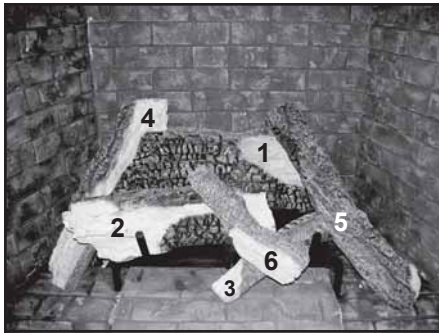

Log Set Assembly

IMPORTANT: THIS IS DATED INFORMATION. Parts must be ordered from a dealer or distributor. **Hearth and Home Technologies does not sell directly to consumers.** Provide model number and serial number when requesting service parts from your dealer or distributor.

Stocked at Depot

ITEM	DESCRIPTION	COMMENTS	PART NUMBER	
	Log Assembly		LOGS-HEIR36	Y
1	Log 1		SRV2284-701	
2	Log 2		SRV2284-702	
3	Log 3		SRV2283-703	
4	Log 4		SRV2284-704	
5	Log 5		SRV2284-705	
6	Log 6		SRV2284-706	
7	Heat Shield, Header	Qty 2 req	2280-105	
8	Heat Shield, Valve		2281-153	
9	Junction box		SRV4021-013	Y
10	J-Box Bracket		2281-154	
11	Valve Assembly		Refer to Valve Page	
12	Grate Assembly		2283-015	
13	Glass Assembly		GLA-2283	Y
14	Finishing Spacer		2281-113	
15	Pilot Cover		2281-187	
16	Burner Assembly		2283-007	Y
17	Orifice Bracket Flex		2012-008	Y
18	Access Plate		2281-117