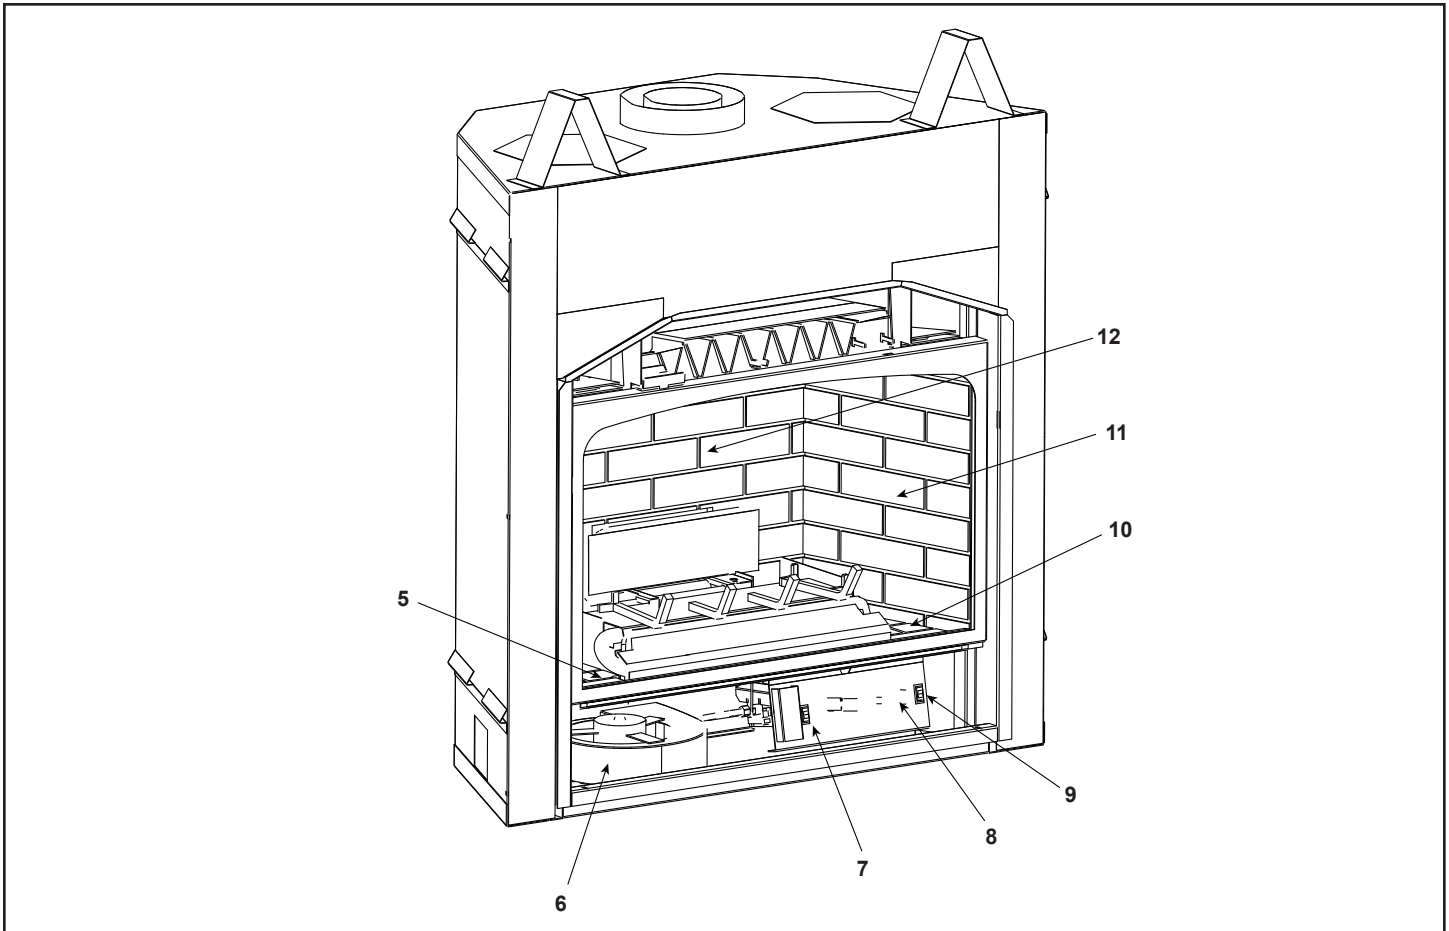

1-70-08770 (Top Vent), 1-70-08771 (Rear Vent)

IMPORTANT: THIS IS DATED INFORMATION. Parts must be ordered from a dealer or distributor. **Hearth and Home Technologies does not sell directly to consumers.** Provide model number and serial number when requesting service parts from your dealer or distributor.

Stocked
at Depot

ITEM	DESCRIPTION	COMMENTS	PART NUMBER	
1	Log, Back	No longer available	3-40-08707	
2	Log, Right Front	No longer available	3-40-08705	
3	Log, Left Front	No longer available	3-40-08706	
4	Twig	No longer available	3-40-08708	
5	Floor Brick, Left	No longer available	3-40-08709	
6	Blower Assembly	No longer available	1-10-47120	
	High Voltage Harness/Switch, Distribution Blower	No longer available	3-20-08784	
7	Switch, Momentary (Rear Burner)	No longer available	3-20-08765	
8	Variable Speed Control w/off (Remote Distribution Blower)		3-20-02223	
9	Rocker Switch, 3 Position	No longer available	3-20-08221A	
10	Floor Brick, Right	No longer available	3-40-08710	
11	Brick Panels, Side	No longer available	3-40-08712	
12	Brick Panel, Rear	No longer available	3-40-08711