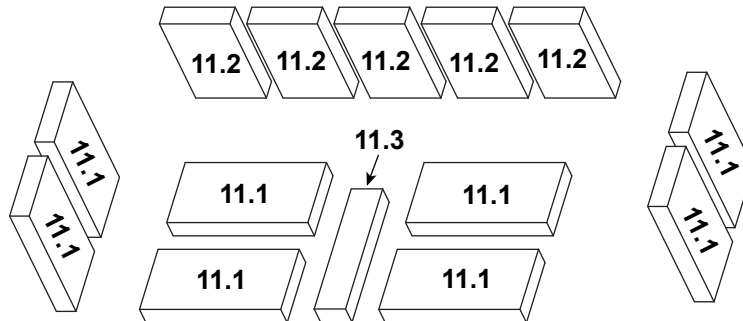

#11 Brick Assembly

11	Brick Assembly		SRV7094-022	Y
11.1	Brick, Uncut, 9" X 4.5" X 1.25"	Qty 8 req	832-0550	Y
11.2	Brick, 7" X 4.5" X 1.25"	Qty 5 req	SRV7128-011	
11.3	Brick, 9" X 2" X 1.25"	Qty. 1 Req	SRV7128-018	
	Brick, Uncut, 9" X 4.5" X 1.25"	Pkg of 6	832-3040	

Additional service part numbers appear on following page.