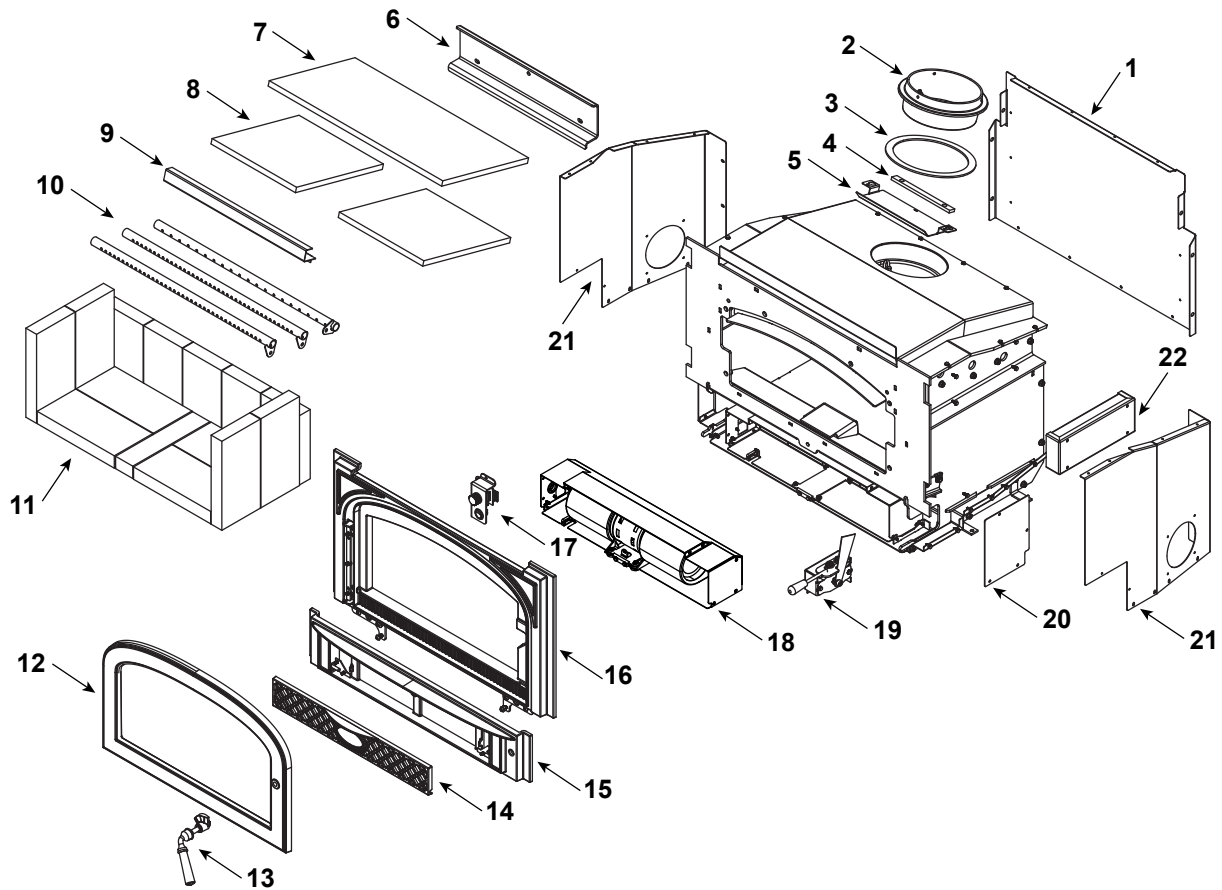

GIFFORD-CB - Classic Black
GIFFORD-BM - Majolica Brown

Part number list on following page.

IMPORTANT: THIS IS DATED INFORMATION. Parts must be ordered from a dealer or distributor. **Hearth and Home Technologies does not sell directly to consumers.** Provide model number and serial number when requesting service parts from your dealer or distributor.

Stocked at Depot

ITEM	DESCRIPTION	COMMENTS	PART NUMBER	Stocked at Depot
1	Convection Back		SRV7094-161	
	Hurricane Screw	Pkg of 40	SRV2005-861/40	Y
	Screw, Hwh Ms 1/4-20 X 3/4 Ns	Pkg of 25	220-0080/25	Y
2	Flue Attach Ring		SRV7095-203	
	Bolt 5/16 X 18 X 1		7000-571	Y
	Nut, 5/16-18	Pkg of 10	A-3483-1/10	Y
3	Gasket, Flue Collar		SRV7044-194	
4	Chimney Ring Attach		SRV7044-181	
5	Flue Baffle Plate		SRV7094-185	
6	Rear Brick Retainer		SRV7094-127	
	Screw, Hwh Ms 1/4-20 X 3/4 Ns	Pkg of 25	220-0080/25	
7	Ceramic Fiber Blanket		SRV7094-118	
8	Baffle Board	Pkg of 2	SRV7094-117	Y

#8 Baffle Protection Channel

Side view

9	Baffle Protection Channel		SRV7094-119	Y
10	Secondary Tubes	Pkg of 3	SRV7094-121	
	Screw, Hwh Ms 1/4-20 X 3/4 Ns	Pkg of 25	220-0080/25	Y
	Nut, Flange 1/4-20	Pkg of 24	226-0130/24	Y

#11 Brick Assembly