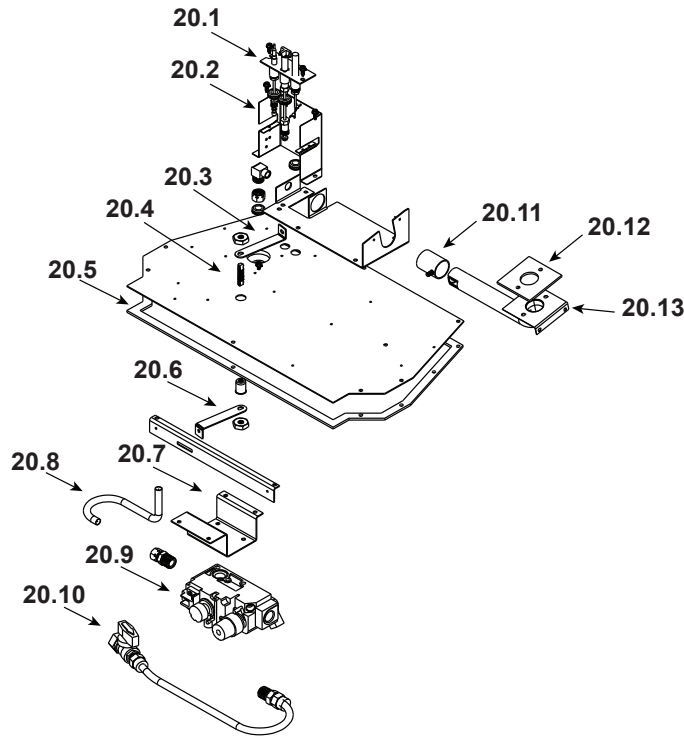

No one builds a better fire

Beginning Manufacturing Date: Aug 2002
Ending Manufacturing Date: Aug 2007

#20 Valve Assembly

IMPORTANT: THIS IS DATED INFORMATION. Parts must be ordered from a dealer or distributor. **Hearth and Home Technologies does not sell directly to consumers.** Provide model number and serial number when requesting service parts from your dealer or distributor.

**Stocked
at Depot**

ITEM	DESCRIPTION	COMMENTS	PART NUMBER	Stocked at Depot
20.1	Pilot Assembly NG		2103-010	Y
	Pilot Assembly LP		2103-011	Y
	Pilot Tube		SRV485-301	Y
	Thermocouple		2103-511	Y
	Thermopile		2103-512	Y
20.2	Pilot Bracket	No longer available	319-164	
20.3	Top Handle	No longer available	319-170	
20.4	D-Shaft	No longer available	319-836	
20.5	Gasket, Valve Plate	No longer available	SRV319-401	
20.6	Bottom Handle	No longer available	319-168	
20.7	Valve Bracket	No longer available	319-145	
20.8	Flexible Gas Connector		477-301A	Y
20.9	Valve NG		060-522	Y
	Valve LP		060-523	Y
20.10	Flex Ball Valve Assembly		531-320A	Y
20.11	Shutter Bracket Assembly		2026-130	Y
20.12	Burner Neck Gasket	No longer available	319-400	
20.13	Burner Neck	No longer available	319-336	

Additional service part numbers appear on following page.