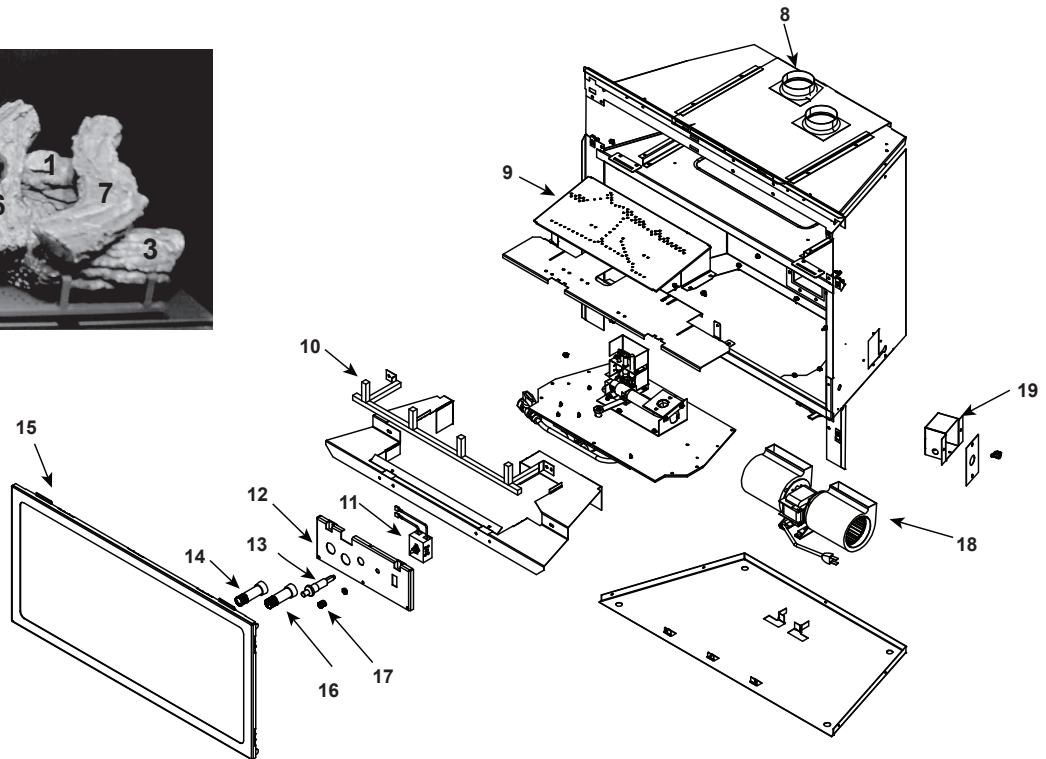

No one builds a better fire

36" Gas Insert - DV

Beginning Manufacturing Date: Aug 2002
Ending Manufacturing Date: Aug 2007

Log Set Assembly

IMPORTANT: THIS IS DATED INFORMATION. Parts must be ordered from a dealer or distributor. **Hearth and Home Technologies does not sell directly to consumers.** Provide model number and serial number when requesting service parts from your dealer or distributor.

Stocked at Depot

ITEM	DESCRIPTION	COMMENTS	PART NUMBER	
	Log Set Assembly		LOGS-GXT	Y
1	Log 1	No longer available, Must order complete assembly	SRV339-701	
2	Log 2		SRV339-702	
3	Log 3		SRV327-703	
4	Log 4		SRV339-704	
5	Log 5		SRV438-724	
6	Log 6		SRV327-705	
7	Log 7		SRV571-707	
8	Fireplace Termination Assembly	No longer available	319-213A	
9	Burner (Burner Neck and Burner Neck Gasket sold seperately)		339-176A	Y
10	Grate Assembly	No longer available	339-360A	
11	On/Off Rheostat		SRV100-510A	Y
12	Control Panel	No longer available	319-119	
13	Piezo Ignitor		291-513	Y
14	Flame Control Knob	No longer available	571-531	
15	Glass Door Assembly	No longer available	GLA-339	
16	Pilot Control Knob	No longer available	571-530	
17	Rheostat Knob		SRV100-512	Y
18	Blower		GFK-160A	
19	Junction Box	No longer available	040-250A	

Additional service part numbers appear on following page.