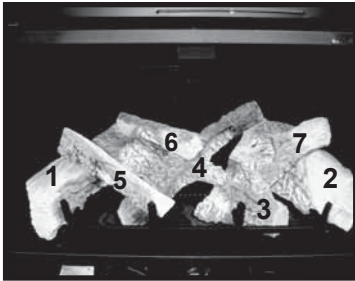

Log Set Assembly

IMPORTANT: THIS IS DATED INFORMATION. Parts must be ordered from a dealer or distributor. **Hearth and Home Technologies does not sell directly to consumers.** Provide model number and serial number when requesting service parts from your dealer or distributor.

Stocked at Depot

ITEM	DESCRIPTION	COMMENTS	PART NUMBER	
	Log Assembly		LOGS-I35	Y
1	Log 1	Pre 5/15/16, Must order complete assembly	SRV2205-702	
2	Log 2		SRV2205-701	
3	Log 3		SRV2205-705	
4	Log 4		SRV2205-704	
5	Log 5		SRV2205-710	
6	Log 6		SRV2205-706	
7	Log 7		SRV2205-703	
8	Termination Plate Assembly	Pre 0023696931	2205-012	
		Post 0023696931	2205-013	
	Flex Pipe Handle		438-351	
	Gasket	Pre 0023696931	2206-401	
		Post 0023696931	2206-178	
9	Grate Assembly		2205-016	
10	Burner Assembly		2205-009	Y
11	Base Pan		2205-127	
12	Glass Door Assembly		GLA-2205	Y
13	Rheostat Knob		SRV100-512	Y
14	Control Panel		2205-129	
15	On/Off Rheostat		2206-800	Y
16	Blower Assembly		GFK-210-C	
17	Power Cord Assembly		2206-068	Y
18	Cord Assembly		2201-017	Y
	Fuse Wire Assembly	Qty 2 req	2206-085