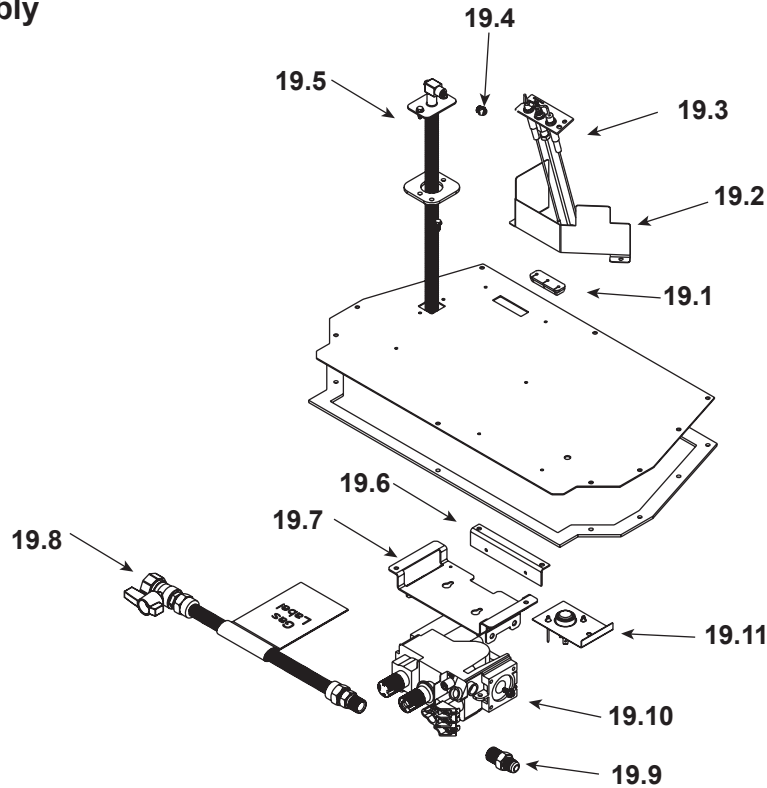

#19 Valve Assembly

IMPORTANT: THIS IS DATED INFORMATION. Parts must be ordered from a dealer or distributor. **Hearth and Home Technologies does not sell directly to consumers.** Provide model number and serial number when requesting service parts from your dealer or distributor.

**Stocked
at Depot**

ITEM	DESCRIPTION	COMMENTS	PART NUMBER	
19.1	Grommet, 3 Hole		SRV2118-420	
19.2	Pilot Bracket		2206-128	
19.3	Pilot Assembly NG		2103-010	Y
	Pilot Assembly Propane		2103-011	Y
	Pilot Tube		SRV485-301	Y
	Thermocouple		446-511	Y
	Thermopile		2103-512	Y
19.4	Orifice NG (#33C)		582-833	Y
	Orifice Propane (#50C)		582-850	Y
19.5	18" Flex Tube Assembly		530-302A	Y
19.6	Control Panel Bracket		2205-128	
19.7	Valve Bracket		2205-146	
19.8	Flex Ball Valve Assembly		SRV302-320	Y
19.9	Brass Connector	Pkg of 5	303-315/5	Y
19.10	Valve NG		2166-300	Y
	Valve Propane		2166-301	Y
19.11	Temp Sensor Assembly		046-018A	Y

Additional service part numbers appear on following page.