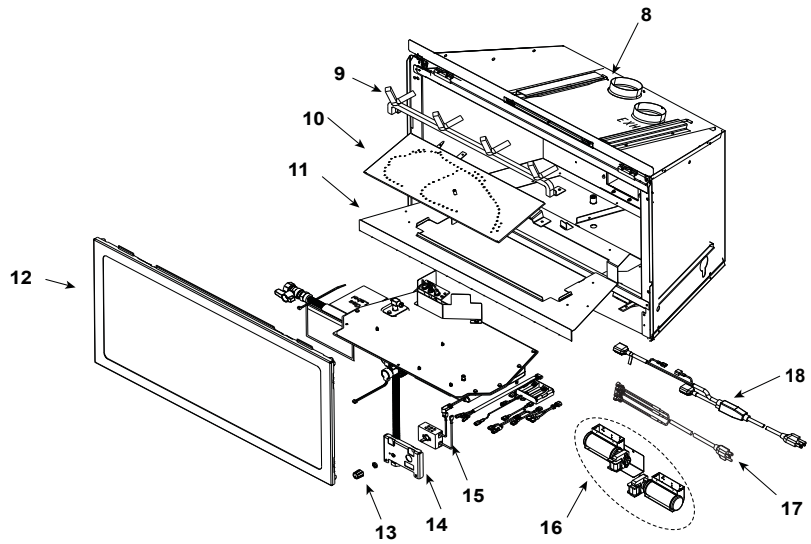

Log Set Assembly

IMPORTANT: THIS IS DATED INFORMATION. Parts must be ordered from a dealer or distributor. **Hearth and Home Technologies does not sell directly to consumers.** Provide model number and serial number when requesting service parts from your dealer or distributor.

Stocked at Depot

ITEM	DESCRIPTION	COMMENTS	PART NUMBER	
	Log Assembly		LOGS-I35	Y
1	Log 1	Pre 5/15/16, Must order complete assembly	SRV2205-702	
2	Log 2		SRV2205-701	
3	Log 3		SRV2205-705	
4	Log 4		SRV2205-704	
5	Log 5		SRV2205-710	
6	Log 6		SRV2205-706	
7	Log 7		SRV2205-703	
8	Termination Plate Assembly	Pre 0023696931	2205-012	
		Post 0023696931	2205-013	
	Flex Pipe Handle		438-351	
	Gasket	Pre 0023696931	2206-401	
		Post 0023696931	2206-178	
9	Grate Assembly		2205-016	
10	Burner Assembly		2205-009	Y
11	Base Pan		2205-127	
12	Glass Door Assembly		GLA-2205	Y
13	Rheostat Knob		SRV100-512	Y
14	Control Panel		2205-129	
15	On/Off Rheostat		2206-800	Y
16	Blower Assembly		GFK-210-C	
17	Power Cord Assembly		2206-068	Y
18	Cord Assembly		2201-017	Y
	Fuse Wire Assembly	Qty 2 req	2206-085