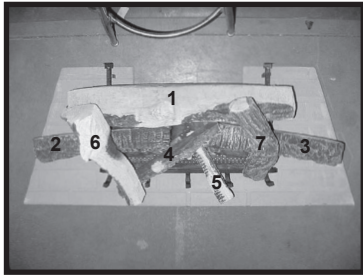

Log Set Assembly

IMPORTANT: THIS IS DATED INFORMATION. Parts must be ordered from a dealer or distributor. **Hearth and Home Technologies does not sell directly to consumers.** Provide model number and serial number when requesting service parts from your dealer or distributor.

Stocked at Depot

ITEM	DESCRIPTION	COMMENTS	PART NUMBER	
	Log Set Assembly	No longer available	LOGS-G50	
1	Log 1	No longer available	SRV570-700A	
2	Log 2	No longer available	SRV570-701	
3	Log 3	No longer available	SRV570-702	
4	Log 4		SRV484-703	
5	Log 5		SRV446-706	
6	Log 6	No longer available	SRV484-702	
7	Log 7	No longer available	SRV484-701	
8	Refractory Base	No longer available	SRV570-738	
9 & 13	Refractory Side	No longer available	SRV570-744	
10	Refractory Back Right	No longer available	SRV570-748	
11	Refractory Back	No longer available	SRV570-742	
12	Refractory Back Left	No longer available	SRV570-746	
14	Burner NG		570-324A	Y
14	Burner LP		570-323A	Y
15	Grate Assembly	No longer available	570-360	
16	Glass Door Assembly	No longer available	GLA-G50	
17	Surround	No longer available	SRV423-122A	
18	Hood	No longer available	SRV570-143	
19	Junction Box		100-250A	Y

Additional service parts on following page.