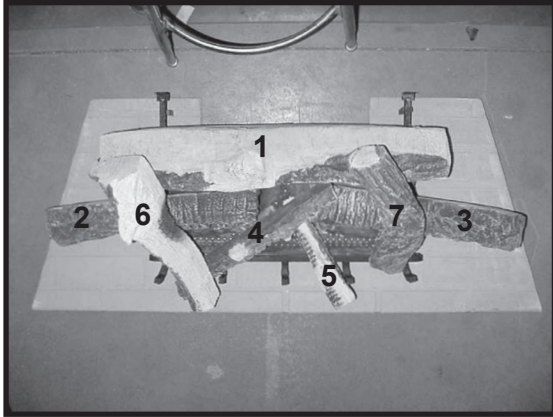

## Log Set Assembly

IMPORTANT: THIS IS DATED INFORMATION. Parts must be ordered from a dealer or distributor. **Hearth and Home Technologies does not sell directly to consumers.** Provide model number and serial number when requesting service parts from your dealer or distributor.

**Stocked at Depot**

ITEM	DESCRIPTION	COMMENTS	PART NUMBER	
	Log Set Assembly	No longer available	LOGS-G50	
1	Log 1	No longer available	SRV570-700A	
2	Log 2	No longer available	SRV570-701	
3	Log 3	No longer available	SRV570-702	
4	Log 4		SRV484-703	
5	Log 5		SRV446-706	
6	Log 6	No longer available	SRV484-702	
7	Log 7	No longer available	SRV484-701	
8	Refractory Base	No longer available	SRV570-738	
9	Refractory Side	No longer available	SRV570-744	
10	Refractory Back Right	No longer available	SRV570-748	
11	Refractory Back	No longer available	SRV570-742	
12	Refractory Back Left	No longer available	SRV570-746	
13	Refractory Side	No longer available	SRV570-744	
14	Burner NG	No longer available	570-326A	
	Burner LP	No longer available	570-325A	
15	Grate Assembly	No longer available	570-360	
16	Glass Door Assembly	No longer available	GLA-G50	
17	Decorative Front	No longer available	DF-OLY	
18	Hood	No longer available	SRV570-143	