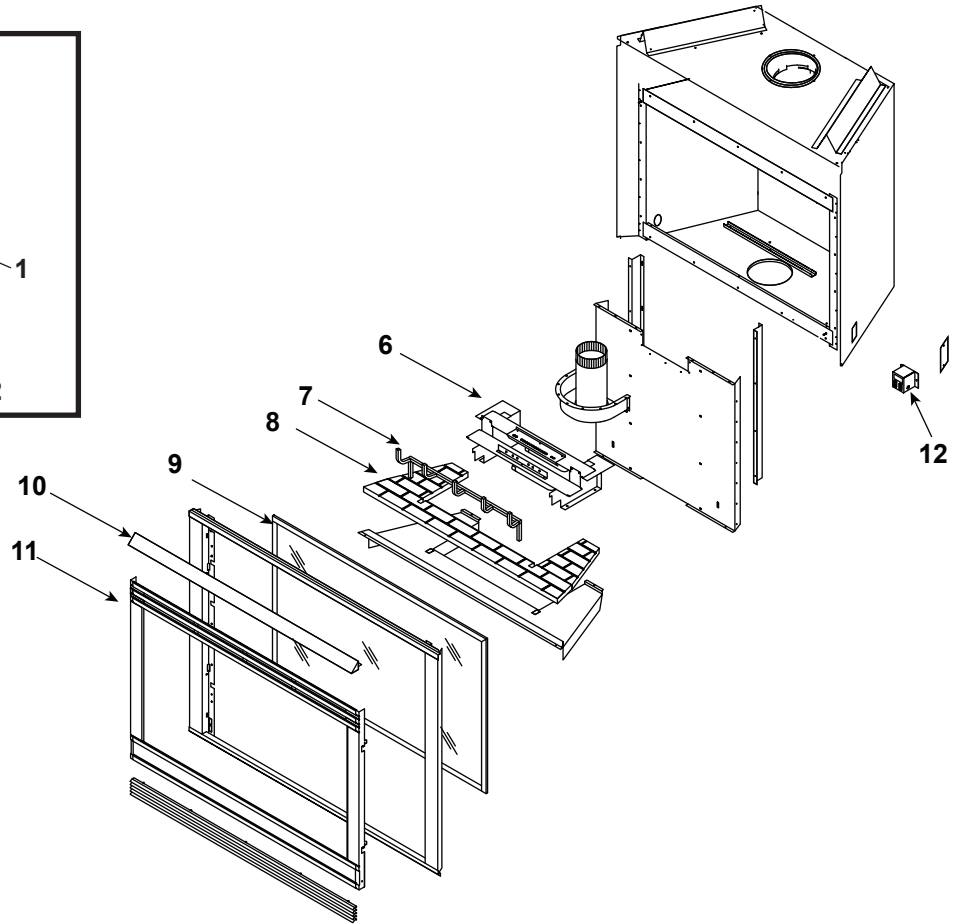

### Log Set Assembly

IMPORTANT: THIS IS DATED INFORMATION. When requesting service or replacement parts for your appliance please provide model number and serial number. All parts listed in this manual may be ordered from an authorized dealer.

**Stocked at Depot**

ITEM	DESCRIPTION	COMMENTS	PART NUMBER	
	Log Set Assembly	No longer available	LOGS-GRAND-B	
1	Log 1	No longer available	SRV423-721	
2	Log 2	No longer available	SRV423-720	
3	Log 3	No longer available	SRV94-723	
4	Log 4	No longer available	SRV94-725	
5	Log 5	No longer available	SRV94-726	
6	Burner NG	No longer available	423-378A	
	Burner LP	No longer available	423-379A	
7	Grate Assembly	No longer available	410-360A	
8	Base Refractory	No longer available	SRV423-337	
9	Glass Door Assembly	No longer available	GLA-G50	
10	Hood	No longer available	SRV570-143-PB	
11	Decorative Front	No longer available	DF-OLY	
12	Junction Box	No longer available	100-250A	