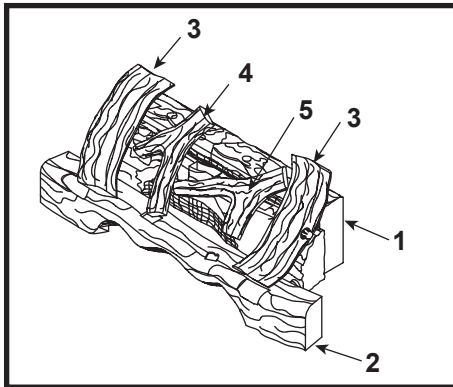

### Log Set Assembly

IMPORTANT: THIS IS DATED INFORMATION. When requesting service or replacement parts for your appliance please provide model number and serial number. All parts listed in this manual may be ordered from an authorized dealer.

**Stocked at Depot**

ITEM	DESCRIPTION	COMMENTS	PART NUMBER	
	Log Set Assembly	No longer available	LOGS-GRAND-B	
1	Log 1	No longer available	SRV423-721	
2	Log 2	No longer available	SRV423-720	
3	Log 3	No longer available	SRV94-723	
4	Log 4	No longer available	SRV94-725	
5	Log 5	No longer available	SRV94-726	
6	Burner NG	No longer available	423-378A	
	Burner LP	No longer available	423-379A	
7	Grate Assembly	No longer available	410-360A	
8	Base Refractory	No longer available	SRV423-337	
9	Glass Door Assembly	No longer available	GLA-G50	
10	Hood	No longer available	SRV570-143-PB	
11	Decorative Front	No longer available	DF-OLY	
12	Junction Box	No longer available	100-250A	