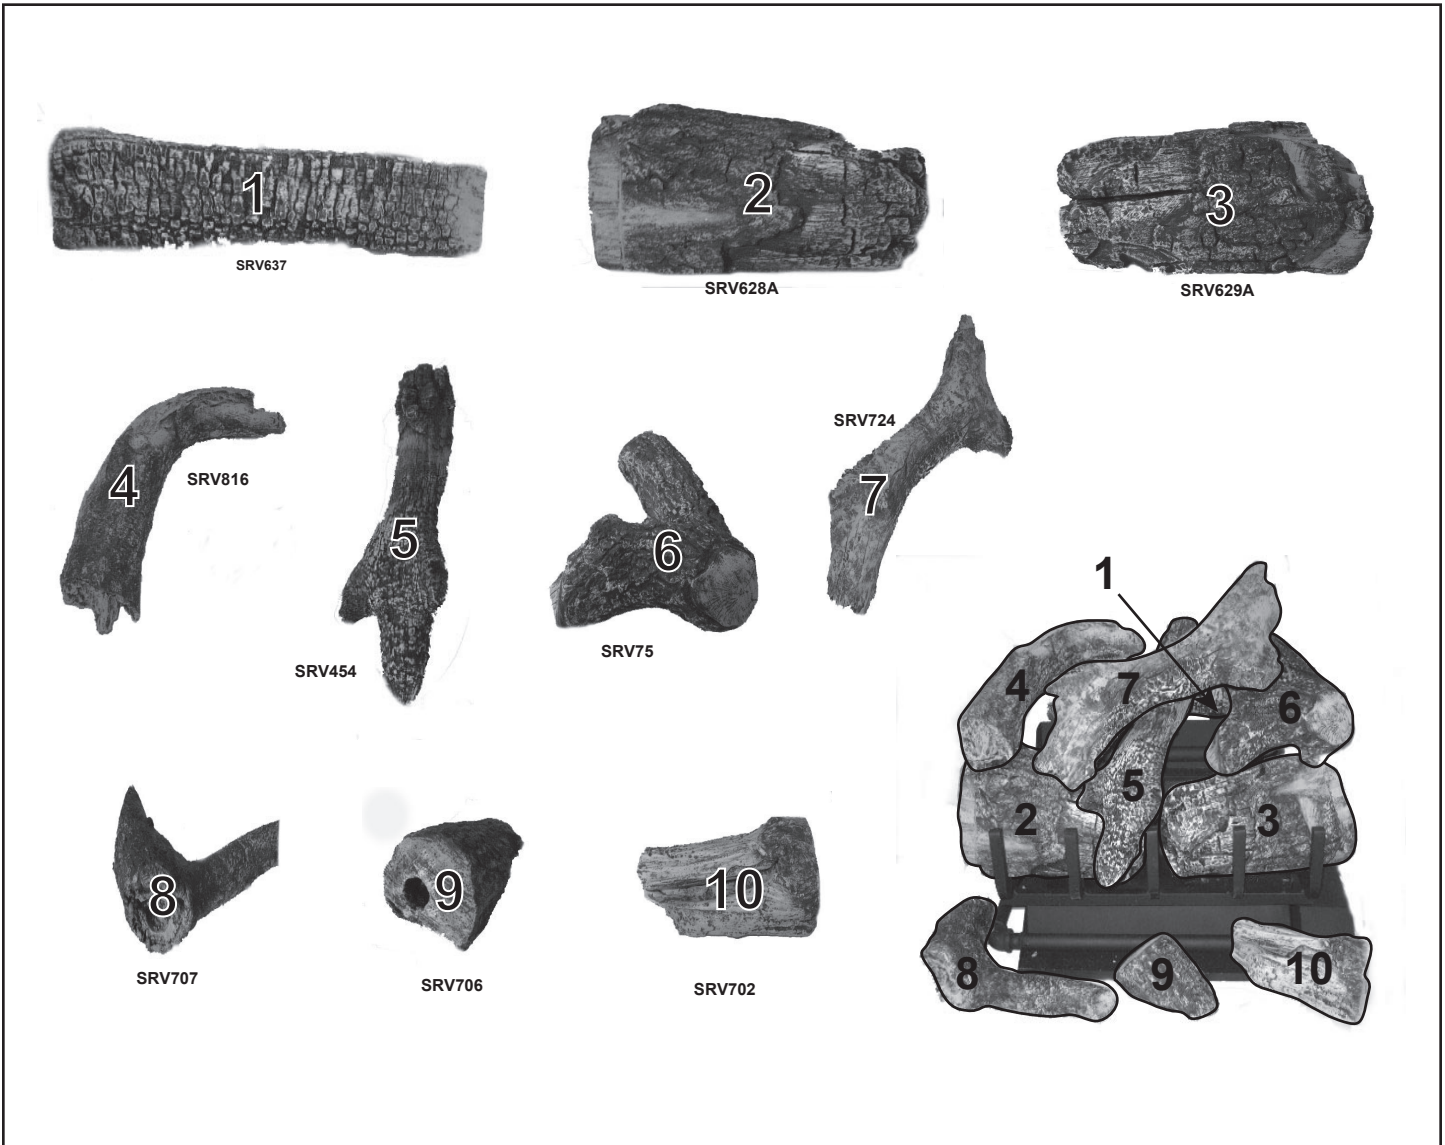

**Stocked
at Depot**

ITEM	DESCRIPTION	COMMENTS	PART NUMBER	
1	Valve Control Knob	No longer available	11-2268	
2	Regulator - NG (4.0)	No longer available	08-1031	
	Regulator - LP (10.0)		08-1030	
3	Valve Cover	No longer available	MT300-VC	
4	Pilot Heat Pad	No longer available	10-1041	
5	Pilot Assembly - NG		07-1008-NG	
	Pilot Assembly - LP	No longer available	07-1008-LP	
6	Valve	No longer available	AF-1011	
7	Bottom Burner Orifice - NG		BPO-2-46	
	Bottom Burner Orifice - LP		AM-2-60	
8	Top Burner Orifice - NG	No longer available	BPO-2-40	
	Top Burner Orifice - LP		AM-2-53	
9	Burner Pan Assembly		BPA-300-33	
10	Middle Burner Orifice - NG		BPO-2-36	
	Middle Burner Orifice - LP		AM-2-50	
11	Grate Assembly		GR-300-18	
	Damper Stop Assembly		14354	Y
	Lava Rock		4021-296	
	Mineral Wool	Qty. 2 Req.	SRV14333	
	On/Off Log Switch		LSK100-KIT	
	Platinum Bright Embers		PBE-5	
	Vermiculite	Qty. 2 Req.	28746	
	Installation Instructions		4004-299	

Stocked
at Depot

ITEM	DESCRIPTION	COMMENTS	PART NUMBER	
	Log Set Assembly		GO318	
1	Log # 1		SRV637	
2	Log # 2		SRV628	
3	Log # 3		SRV629	
4	Log # 4		SRV816	
5	Log # 5		SRV454	
6	Log # 6		SRV75	
7	Log # 7		SRV724	
8	Log # 8		SRV707	
9	Log # 9		SRV706	
10	Log # 10		SRV702	