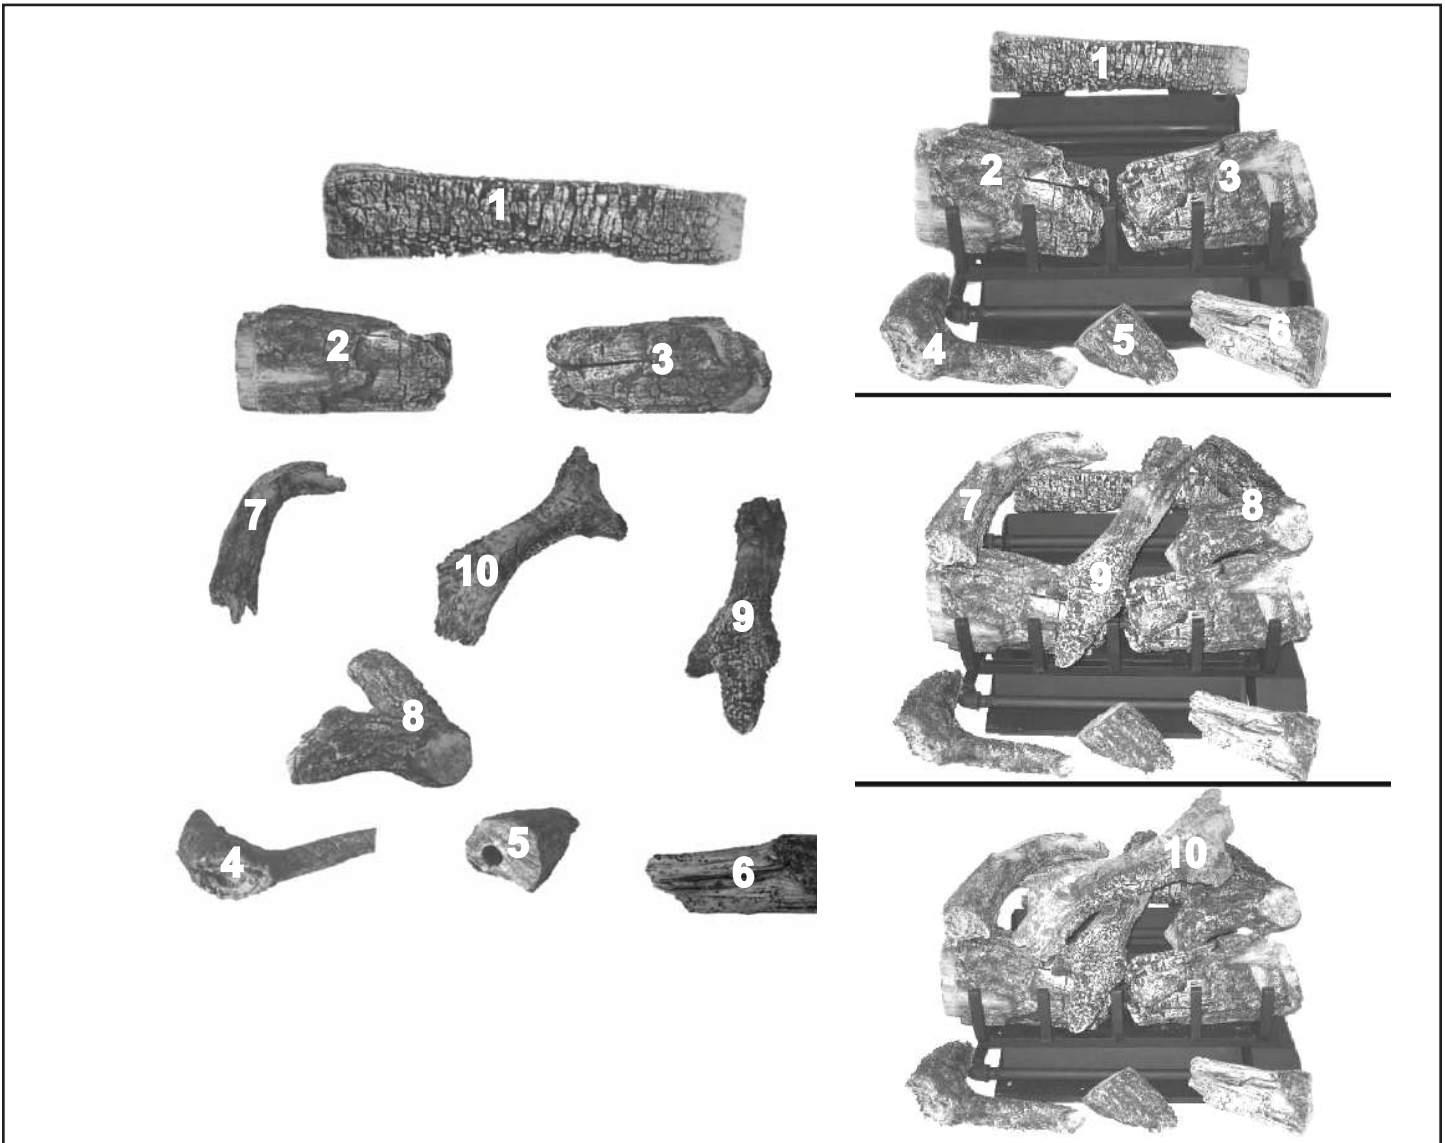

**Stocked
at Depot**

ITEM	DESCRIPTION	COMMENTS	PART NUMBER	
1	Burner Pan Assembly/ Grate Assembly		GO318-MTCH-VBN	
2	Connector		FT-1-18	
	Damper Stop Assembly		SRV500-SC	
	Lava Rock		SRVACC10	
	Mineral Wool		SRVACC12	
	Platinum Bright Embers		PBE-5	
	Sand		SRVACC15	
	Installation Instructions		4004-300	

**Stocked
at Depot**

ITEM	DESCRIPTION	COMMENTS	PART NUMBER
	Log Set Assembly		GO318
1	Log # 1		SRV637
2	Log # 2		SRV628
3	Log # 3		SRV629
4	Log # 4		SRV707
5	Log # 5		SRV702
6	Log # 6		SRV706
7	Log # 7		SRV816
8	Log # 8		SRV75
9	Log # 9		SRV454
10	Log # 10		SRV724