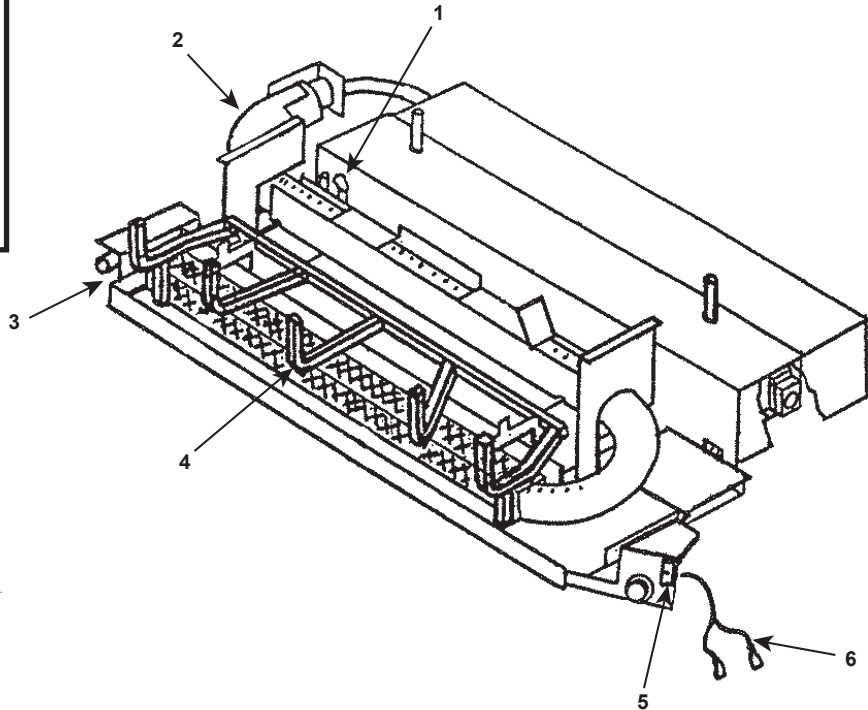

Log Set Assembly

IMPORTANT: THIS IS DATED INFORMATION. When requesting service or replacement parts for your appliance please provide model number and serial number. All parts listed in this manual may be ordered from an authorized dealer.

Stocked at Depot

ITEM	DESCRIPTION	COMMENTS	PART NUMBER	
	Log Set Assembly	No longer available	LOGS-24S	Y
1	Pilot Assembly NG		446-512A	Y
	Pilot Assembly LP		446-513A	Y
	Thermopile		2103-512	Y
	Pilot Tube		SRV446-301	Y
2	Burner NG	No longer available	050-326A	
	Burner LP	No longer available	050-325A	
3	Piezo Ignitor		291-513	Y
4	Grate Assembly	No longer available	050-360A	
5	ON/OFF Rocker Switch		060-521A	Y
6	Wire Assembly 24 in.	No longer available	045-554A	
	Burner Tube		567-301A	Y
	Orifice LP (#47B)	No longer available	051-801	
	Orifice NG (#54B)	No longer available	050-807	
	Valve NG		060-500	Y
	Valve LP		060-501	Y