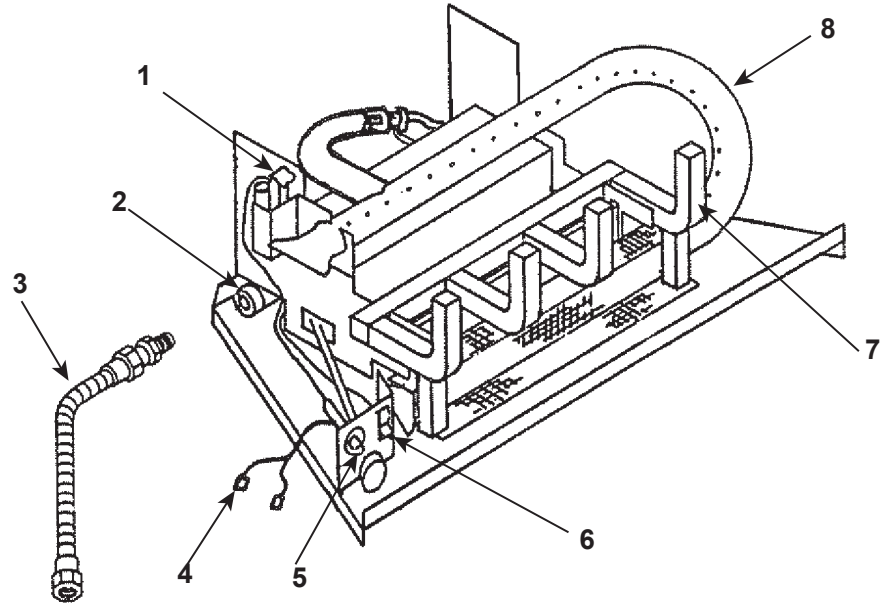

### Log Assembly

IMPORTANT: THIS IS DATED INFORMATION. When requesting service or replacement parts for your appliance please provide model number and serial number. All parts listed in this manual may be ordered from an authorized dealer.

**Stocked at Depot**

ITEM	DESCRIPTION	COMMENTS	PART NUMBER	
	Log Set Assembly	No longer available	LOGS-20	
1	Pilot Assembly NG		446-512A	Y
	Pilot Assembly LP		446-513A	Y
	Thermopile		2103-512	Y
	Pilot Tube		SRV446-301	Y
2	Valve NG		060-500	Y
	Valve LP		060-501	Y
3	Flex Gas Connector	No longer available	302-325A	
4	Wire Assembly 24 in.	No longer available	045-554A	
5	Piezo Ignitor		291-513	Y
6	ON/OFF Rocker Switch		060-521A	Y
7	Grate Assembly	No longer available	049-350A	
8	Burner NG	No longer available	049-326A	
	Burner LP	No longer available	049-325A	
	Burner Tube		567-301A	Y
	Orifice LP (#50B)	No longer available	049-801	
	Orifice NG (#56B)	No longer available	049-807	