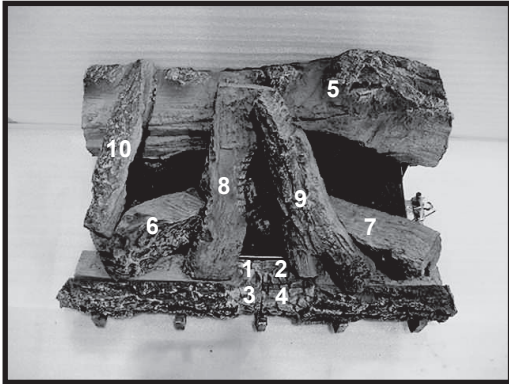

Log Assembly

IMPORTANT: THIS IS DATED INFORMATION. When requesting service or replacement parts for your appliance please provide model number and serial number. All parts listed in this manual may be ordered from an authorized dealer.

Stocked at Depot

ITEM	DESCRIPTION	COMMENTS	PART NUMBER	
1	Log 1		SRV481-766	
2	Log 2			
3	Log 3		SRV481-755	
4	Log 4			
5	Log 5		SRV526-701	
6	Log 6		SRV481-705	
7	Log 7		SRV446-702	
8	Log 8		SRV481-703	
9	Log 9		SRV402-701	
10	Log 10		SRV446-706	
11	Burner	No longer available	526-326A	
12	Burner Tube		477-301A	Y
13	Regulator	No longer available	441-500	
14	Grate Assembly		SRV526-360	Y
15	Shut Off Valve	No longer available	597-311	
	Orifice NG (23A)	No longer available	477-800