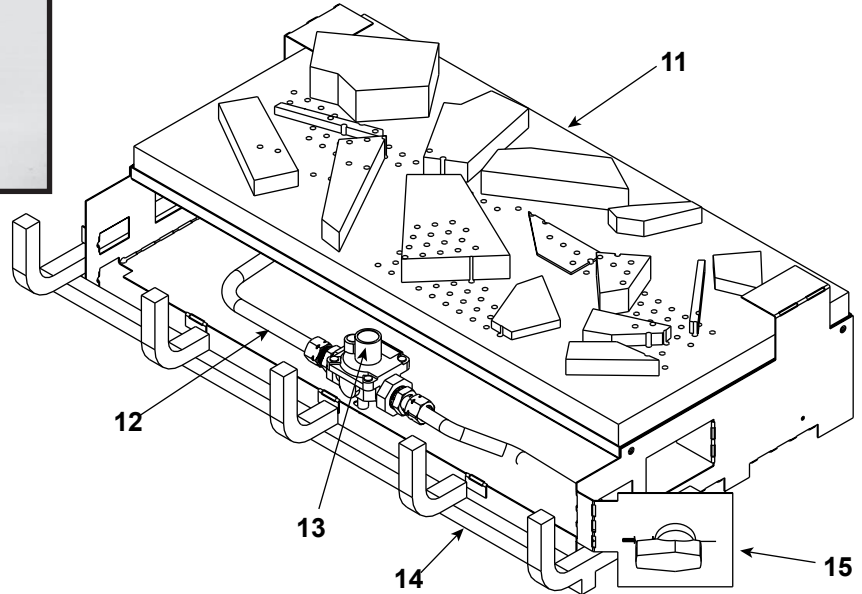

### Log Assembly

IMPORTANT: THIS IS DATED INFORMATION. When requesting service or replacement parts for your appliance please provide model number and serial number. All parts listed in this manual may be ordered from an authorized dealer.

**Stocked at Depot**

| ITEM | DESCRIPTION      | COMMENTS            | PART NUMBER |   |
|------|------------------|---------------------|-------------|---|
| 1    | Log 1            |                     | SRV481-766  |   |
| 2    | Log 2            |                     |             |   |
| 3    | Log 3            |                     | SRV481-755  |   |
| 4    | Log 4            |                     |             |   |
| 5    | Log 5            |                     | SRV526-701  |   |
| 6    | Log 6            |                     | SRV481-705  |   |
| 7    | Log 7            |                     | SRV446-702  |   |
| 8    | Log 8            |                     | SRV481-703  |   |
| 9    | Log 9            |                     | SRV402-701  |   |
| 10   | Log 10           |                     | SRV446-706  |   |
| 11   | Burner           | No longer available | 526-326A    |   |
| 12   | Burner Tube      |                     | 477-301A    | Y |
| 13   | Regulator        | No longer available | 441-500     |   |
| 14   | Grate Assembly   |                     | SRV526-360  | Y |
| 15   | Shut Off Valve   | No longer available | 597-311     |   |
|      | Orifice NG (23A) | No longer available | 477-800     |   |