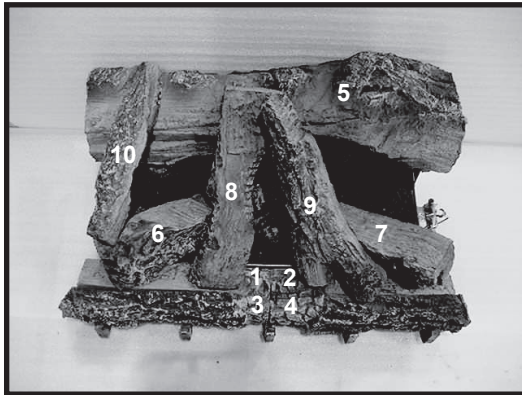

Log Set Assembly

IMPORTANT: THIS IS DATED INFORMATION. When requesting service or replacement parts for your appliance please provide model number and serial number. All parts listed in this manual may be ordered from an authorized dealer.

Stocked at Depot

ITEM	DESCRIPTION	COMMENTS	PART NUMBER	
1	Log 1		SRV481-766	
2	Log 2			
3	Log 3		SRV481-755	
4	Log 4			
5	Log 5		SRV481-701	
6	Log 6		SRV481-705	
7	Log 7		SRV446-702	
8	Log 8		SRV481-703	
9	Log 9		SRV402-701	
10	Log 10		SRV446-706	
11	Burner	No longer available	526-326A	
12	Burner Tube		477-301A	Y
13	Regulator	No longer available	441-500	
14	Grate Assembly		SRV526-360	
15	Shut Off Valve	No longer available	597-311	
	Orifice NG (23A)	No longer available	477-800