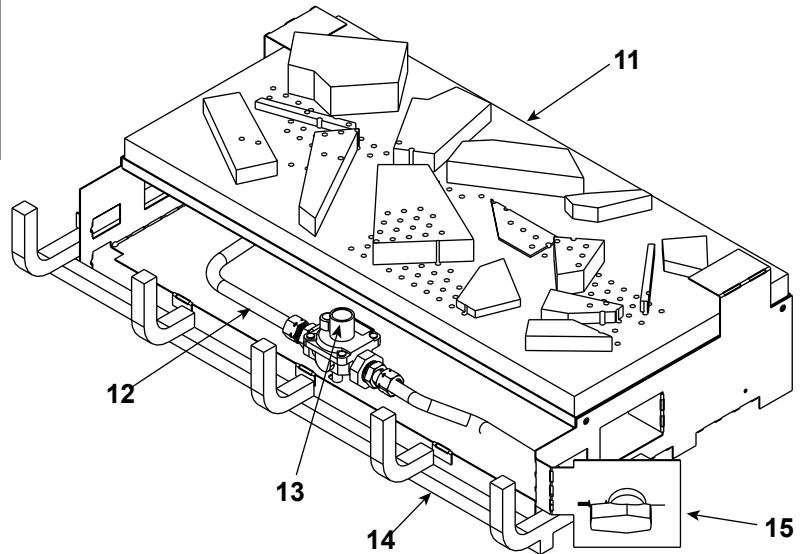

Log Set Assembly

IMPORTANT: THIS IS DATED INFORMATION. When requesting service or replacement parts for your appliance please provide model number and serial number. All parts listed in this manual may be ordered from an authorized dealer.

Stocked at Depot

ITEM	DESCRIPTION	COMMENTS	PART NUMBER	
1	Log 1		SRV481-766	
2	Log 2			
3	Log 3		SRV481-755	
4	Log 4			
5	Log 5		SRV481-701	
6	Log 6		SRV481-705	
7	Log 7		SRV446-702	
8	Log 8		SRV481-703	
9	Log 9		SRV402-701	
10	Log 10		SRV446-706	
11	Burner	No longer available	526-326A	
12	Burner Tube		477-301A	Y
13	Regulator	No longer available	441-500	
14	Grate Assembly		SRV526-360	
15	Shut Off Valve	No longer available	597-311	
	Orifice NG (23A)	No longer available	477-800	