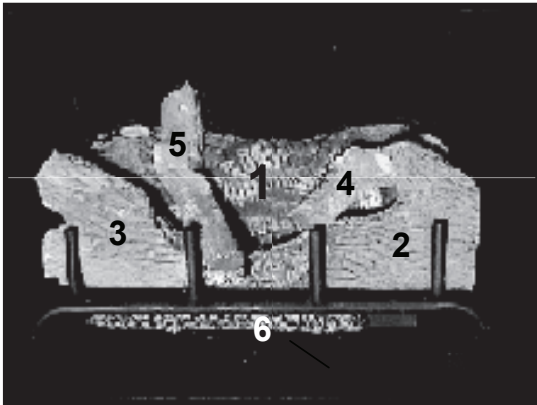

**Log Set Assembly**

IMPORTANT: THIS IS DATED INFORMATION. Parts must be ordered from a dealer or distributor. **Hearth and Home Technologies does not sell directly to consumers.** Provide model number and serial number when requesting service parts from your dealer or distributor.

**Stocked at Depot**

ITEM	DESCRIPTION	COMMENTS	PART NUMBER	
	<b>Grate/Log Assembly</b>		32950	<b>Y</b>
1	Log, Back		SRV33228	
2	Log, Right Bottom		SRV32951	
3	Log, Left Bottom		SRV33238	
4	Log, Top Right		SRV32656	
5	Log, Left Top		SRV32654	
6	Log, Hearth		SRV32913	
7	Standoff, Top Front	Qty 4 req	11864i	
8	Face, Top Front	<b>No longer available</b>	32818	
9	Firescreen Assembly	<b>No longer available</b>	32734	
	Firescreen Rod	<b>No longer available</b>	16282A	
	Access Panel	<b>No longer available</b>	32454	
	Air Deflector, 42" Top	<b>No longer available</b>	33198	
	Air Deflector, Back Baffle	<b>No longer available</b>	13961	
	Burner Secondary - LP only		33235	<b>Y</b>
	Burner Support - LP only	<b>No longer available</b>	32455	
	Burner Tube		32364	<b>Y</b>
	Door Track	<b>No longer available</b>	24739A	
	High Limit Switch	<b>No longer available</b>	33492	<b>Y</b>
	Hood	<b>No longer available</b>	32520	
	Lava Rock		4021-296	
	Mineral Wool		SRV14333	
	Vermiculite		28746	