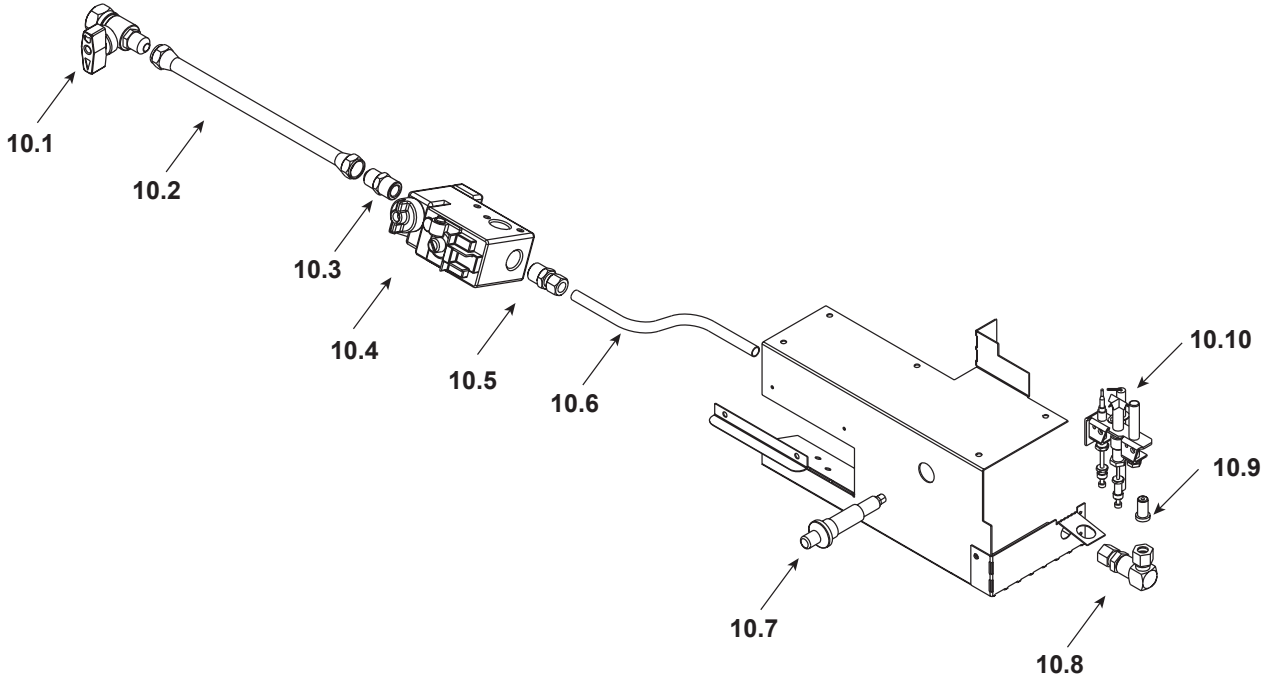

#10 Valve Assembly

IMPORTANT: THIS IS DATED INFORMATION. Parts must be ordered from a dealer or distributor. **Hearth and Home Technologies** does not sell directly to consumers. Provide model number and serial number when requesting service parts from your dealer or distributor.

Stocked at Depot

ITEM	DESCRIPTION	COMMENTS	PART NUMBER	
10.1	On/OFF Valve		SRV15697	Y
10.2	Flexline 16"		SRV4121-006	Y
10.3	Brass Fitting	Pkg of 5	303-315/5	Y
10.4	Valve NG		SRV23363	Y
	Valve LP		SRV25812	Y
10.5	Male Connector		13425	
10.6	Orifice Tube LP	No longer available	25702	
	Orifice Tube, Single - NG	No longer available	33630	
10.7	Ignitor, Push Button		291-513	Y
10.8	Bulkhead		26457	Y
10.9	Burner Orifice LP Secondary .048	No longer available	33140	
	Burner Orifice NG (.115)		SRV26617	Y
	Burner Orifice LP (.048)		SRV14047	Y
10.10	Pilot Assembly NG		4021-732	Y
	Pilot Assembly LP		4021-733	Y
	Thermocouple		SRV72956	Y
	Thermopile		2103-512	Y
	Wire Assembly, Wall Switch		SRV28602	Y