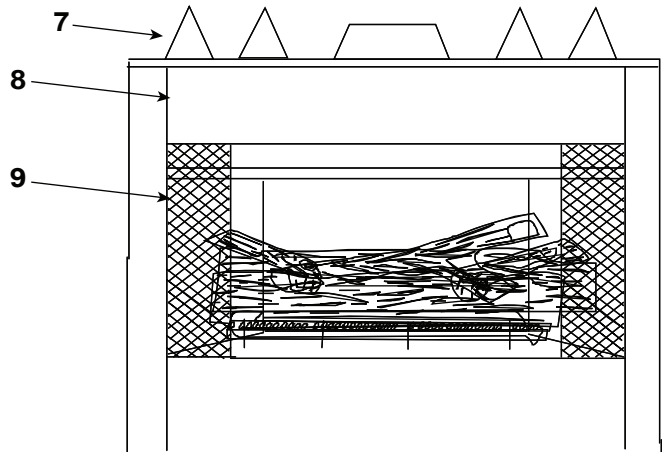

**Log Set Assembly**

IMPORTANT: THIS IS DATED INFORMATION. Parts must be ordered from a dealer or distributor. **Hearth and Home Technologies does not sell directly to consumers.** Provide model number and serial number when requesting service parts from your dealer or distributor.

**Stocked at Depot**

ITEM	DESCRIPTION	COMMENTS	PART NUMBER	
	<b>Grate/Log Assembly</b>		32950	<b>Y</b>
1	Log, Back		SRV33228	
2	Log, Right Bottom		SRV32951	
3	Log, Left Bottom		SRV33238	
4	Log, Top Right		SRV32656	
5	Log, Left Top		SRV32654	
6	Log, Hearth		SRV32913	
7	Standoff, Top Front	Qty 4 req	11864i	
8	Face, Top Front	<b>No longer available</b>	32818	
9	Firescreen Assembly	<b>No longer available</b>	32734	
	Firescreen Rod	<b>No longer available</b>	16282A	
	Access Panel	<b>No longer available</b>	32454	
	Air Deflector, 42" Top	<b>No longer available</b>	33198	
	Air Deflector, Back Baffle	<b>No longer available</b>	13961	
	Burner Secondary - LP only		33235	<b>Y</b>
	Burner Support - LP only	<b>No longer available</b>	32455	
	Burner Tube		32364	<b>Y</b>
	Door Track	<b>No longer available</b>	24739A	
	High Limit Switch	<b>No longer available</b>	33492	<b>Y</b>
	Hood	<b>No longer available</b>	32520	
	Lava Rock		4021-296	
	Mineral Wool		SRV14333	
	Vermiculite		28746	

**Stocked at Depot**

ITEM	DESCRIPTION	COMMENTS	PART NUMBER	
10.1	On/OFF Valve		SRV15697	Y
10.2	Flexline 16"		SRV4121-006	Y
10.3	Brass Fitting	Pkg of 5	303-315/5	Y
10.4	Valve NG		SRV23363	Y
	Valve LP		SRV25812	Y
10.5	Male Connector		13425	
10.6	Orifice Tube LP	No longer available	25702	
	Orifice Tube, Single - NG	No longer available	33630	
10.7	Ignitor, Push Button		291-513	Y
10.8	Bulkhead		26457	Y
10.9	Burner Orifice LP Secondary .048	No longer available	33140	
	Burner Orifice NG (.115)		SRV26617	Y
	Burner Orifice LP (.048)		SRV14047	Y
10.10	Pilot Assembly NG		4021-732	Y
	Pilot Assembly LP		4021-733	Y
	Thermocouple		SRV72956	Y
	Thermopile		2103-512	Y
	Wire Assembly, Wall Switch		SRV28602	Y