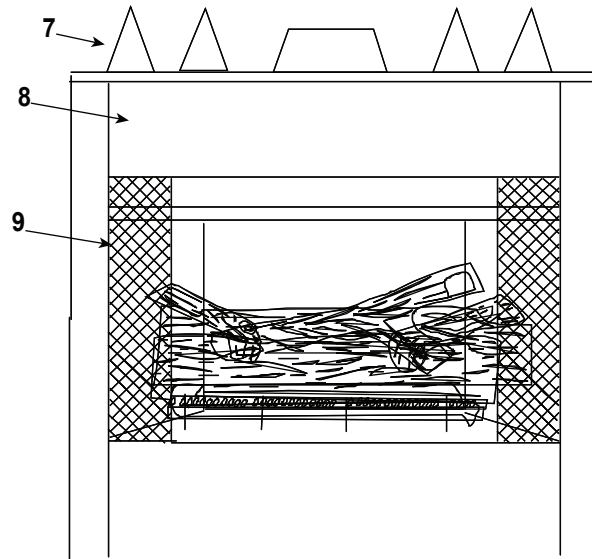

Log Set Assembly

IMPORTANT: THIS IS DATED INFORMATION. Parts must be ordered from a dealer or distributor. **Hearth and Home Technologies does not sell directly to consumers.** Provide model number and serial number when requesting service parts from your dealer or distributor.

Stocked at Depot

ITEM	DESCRIPTION	COMMENTS	PART NUMBER	
	Log/Grate Assembly		32920	Y
1	Log, Back		SRV32655	
2	Log, Bottom Right		SRV32657	
3	Log, Bottom Left		SRV32653	
4	Log, Top Right		SRV32656	
5	Log, Top Left		SRV32654	
6	Log, Hearth		SRV32913	
7	Top Standoff	Qty 4 req	118641	
8	Top Front	No longer available	32735	
9	Firescreen Assembly	No longer available	32734	
	Firescreen Rod	No longer available	16282A	
	36"Access Panel	No longer available	32446	
	36"Top Air Deflector	No longer available	33197	
	Back Baffle-Air Deflector	No longer available	13961	
	Door Pivot Clip	Qty 2 req	SRV31527	
	Door Track	No longer available	24738A	
	Hood	No longer available	32736	
	Lava Rock		4021-296	
	Limit Switch		SRV24672	Y
	Limit Switch Bracket	No longer available	26619	
	Mineral Wool		SRV14333	
	Secondary Burner (LP only)		35394	
	Vermiculite small		28746