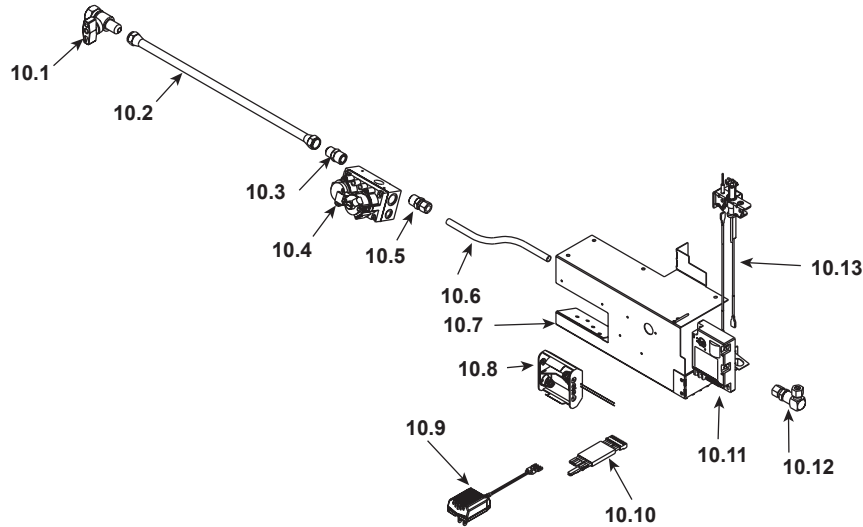

#10 Valve Assembly

IMPORTANT: THIS IS DATED INFORMATION. Parts must be ordered from a dealer or distributor. **Hearth and Home Technologies does not sell directly to consumers.** Provide model number and serial number when requesting service parts from your dealer or distributor.

Stocked at Depot

ITEM	DESCRIPTION	COMMENTS	PART NUMBER	
10.1	On/Off Valve		SRV15697	Y
10.2	Stainless Steel Flex Gas Line		SRV4121-006	Y
10.3	Brass Fitting	Pkg of 5	303-315/5	Y
10.4	Valve NG		SRV593-500	Y
	Valve LP		SRV593-501	Y
10.5	Male Connector		13425	
10.6	Single Orifice Tube	No longer available	33630	
10.7	Valve Bracket	No longer available	32739	
10.8	Battery pack		SRV593-594	Y
10.9	3V Transformer		SRV593-593	Y
10.10	Wire Assembly		SRV593-590	Y
10.11	Ignition Control Module		SRV593-592	Y
10.12	Bulkhead		26457	Y
10.13	Pilot Assembly NG	Pre 33/02	SRV4021-730	Y
		34/02-12/03	SRV35410	Y
		Post 13/03	4021-584	Y
	Pilot Assembly LP	Pre 33/02	SRV4021-731	Y
		No longer available	35411	
		Post 13/03	4021-585	Y
	Orifice NG (.115)		SRV26617	Y
	Orifice LP (.052)		SRV14047	Y
	Wire Assembly HIBLK8MM	No longer available	35031	
	Wire Assembly HIBLK8OFM	No longer available	33621	
	Wire Assembly HIBLU8OFM	No longer available	33240	
	Wire Assembly Wall Switch		SRV28602	Y