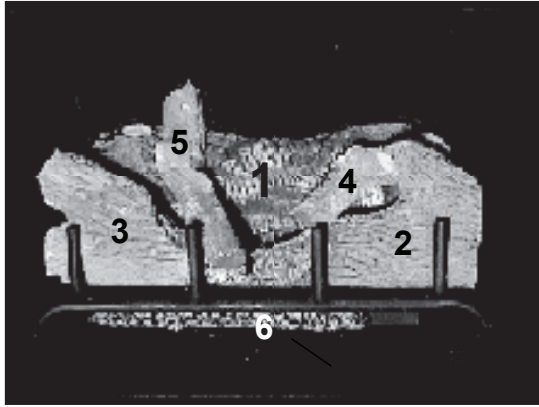

**Log Set Assembly**

IMPORTANT: THIS IS DATED INFORMATION. Parts must be ordered from a dealer or distributor. **Hearth and Home Technologies does not sell directly to consumers.** Provide model number and serial number when requesting service parts from your dealer or distributor.

**Stocked at Depot**

ITEM	DESCRIPTION	COMMENTS	PART NUMBER	
	<b>Log/Grate Assembly</b>		32920	<b>Y</b>
1	Log, Back		SRV32655	
2	Log, Bottom Right		SRV32657	
3	Log, Bottom Left		SRV32653	
4	Log, Top Right		SRV32656	
5	Log, Top Left		SRV32654	
6	Log, Hearth		SRV32913	
7	Top Standoff	Qty 4 req	118641	
8	Top Front	<b>No longer available</b>	32735	
9	Firescreen Assembly	<b>No longer available</b>	32734	
	Firescreen Rod	<b>No longer available</b>	16282A	
	36"Access Panel	<b>No longer available</b>	32446	
	36"Top Air Deflector	<b>No longer available</b>	33197	
	Back Baffle-Air Deflector	<b>No longer available</b>	13961	
	Door Pivot Clip	Qty 2 req	SRV31527	
	Door Track	<b>No longer available</b>	24738A	
	Hood	<b>No longer available</b>	32736	
	Lava Rock		4021-296	
	Limit Switch		SRV24672	<b>Y</b>
	Limit Switch Bracket	<b>No longer available</b>	26619	
	Mineral Wool		SRV14333	
	Secondary Burner (LP only)		35394	
	Vermiculite small		28746	