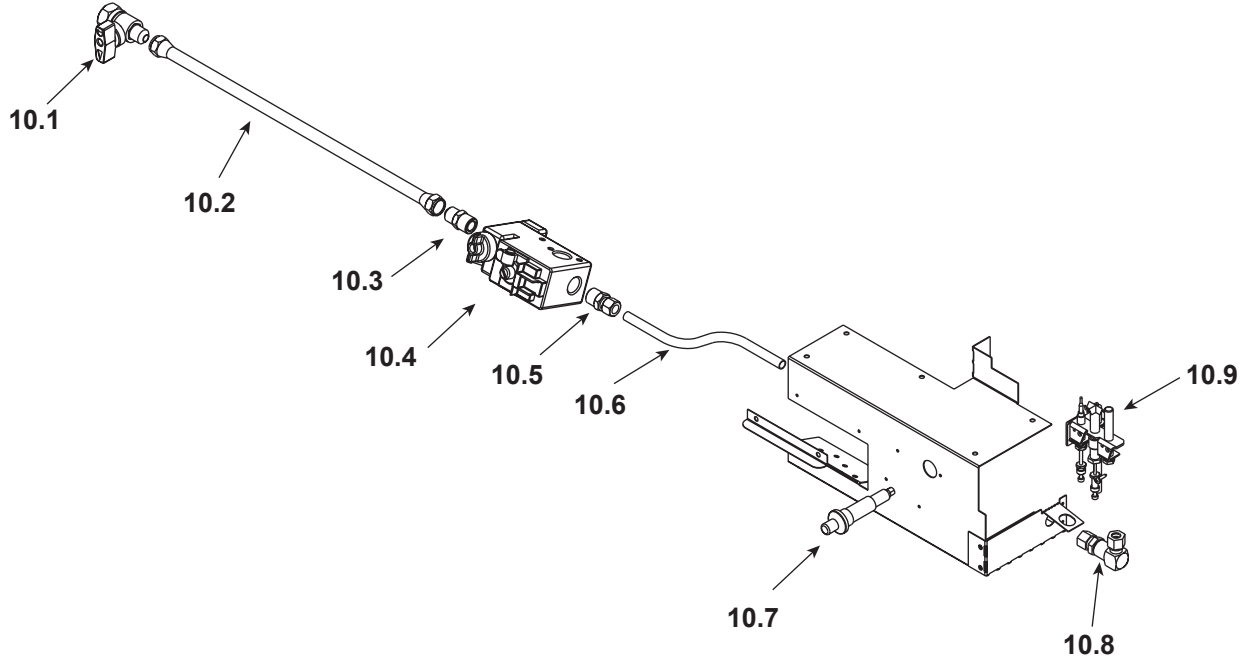

#10 Valve Assembly

IMPORTANT: THIS IS DATED INFORMATION. Parts must be ordered from a dealer or distributor. **Hearth and Home Technologies does not sell directly to consumers.** Provide model number and serial number when requesting service parts from your dealer or distributor.

Stocked at Depot

ITEM	DESCRIPTION	COMMENTS	PART NUMBER	
10.1	On/Off Valve		SRV15697	Y
10.2	Stainless Steel Flex Gas Line		SRV4121-006	Y
10.3	Brass Fitting	Pkg of 5	303-315/5	Y
10.4	Valve NG		SRV23363	Y
	Valve LP		SRV25812	Y
10.5	Male Connector		13425	
10.6	Single Orifice Tube	No longer available	33630	
10.7	Push Button Ignitor (Piezo)		291-513	Y
10.8	Bulkhead		26457	Y
10.9	Pilot Assembly NG		4021-732	Y
	Pilot Assembly LP		4021-733	Y
	Thermocouple		SRV72956	Y
	Thermopile		2103-512	Y

Additional service parts on following page.