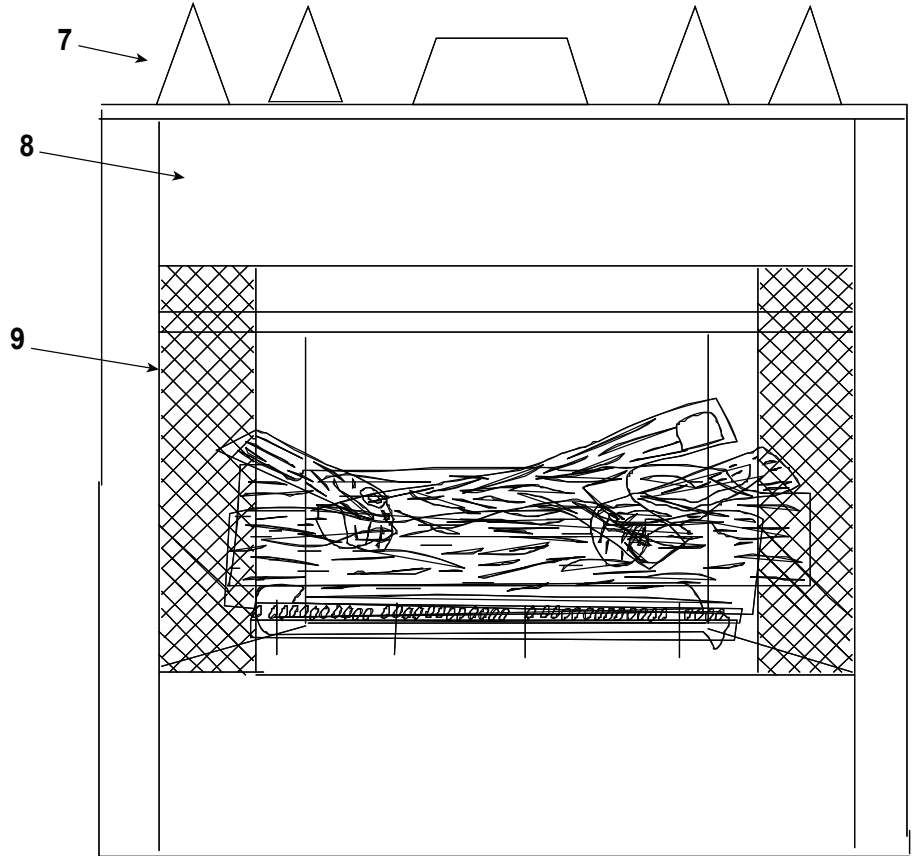

**Log Set Assembly**

IMPORTANT: THIS IS DATED INFORMATION. Parts must be ordered from a dealer or distributor. **Hearth and Home Technologies does not sell directly to consumers.** Provide model number and serial number when requesting service parts from your dealer or distributor.

**Stocked at Depot**

ITEM	DESCRIPTION	COMMENTS	PART NUMBER	
	<b>Log/Grate Assembly (Includes burner)</b>	Pre Date Code 46/03	32920	<b>Y</b>
	<b>Log/Grate Assembly (Includes burner)</b>	Post Date Code 46/03	4003-053	<b>Y</b>
1	Log, Back		SRV32655	
2	Log, Bottom Right		SRV32657	
3	Log, Bottom Left		SRV32653	
4	Log, Top Right		SRV32656	
5	Log, Top Left		SRV32654	
6	Log, Hearth		SRV32913	
7	Top Standoff	Qty 4 req	11864i	
8	Top Front	<b>No longer available</b>	32735	
9	Firescreen Assembly	<b>No longer available</b>	32734	
	Firescreen Rod	<b>No longer available</b>	16282A	

**Stocked at Depot**

ITEM	DESCRIPTION	COMMENTS	PART NUMBER	
10.1	On/Off Valve		SRV15697	Y
10.2	Stainless Steel Flex Gas Line		SRV4121-006	Y
10.3	Brass Fitting	Pkg of 5	303-315/5	Y
10.4	Valve NG		SRV23363	Y
	Valve LP		SRV25812	Y
10.5	Male Connector		13425	
10.6	Single Orifice Tube	<b>No longer available</b>	33630	
10.7	Push Button Ignitor (Piezo)		291-513	Y
10.8	Bulkhead		26457	Y
10.9	Pilot Assembly NG		4021-732	Y
	Pilot Assembly LP		4021-733	Y
	Thermocouple		SRV72956	Y
	Thermopile		2103-512	Y