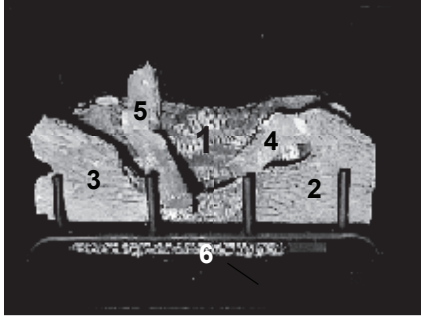

**Log Set Assembly**

IMPORTANT: THIS IS DATED INFORMATION. Parts must be ordered from a dealer or distributor. **Hearth and Home Technologies does not sell directly to consumers.** Provide model number and serial number when requesting service parts from your dealer or distributor.

**Stocked at Depot**

ITEM	DESCRIPTION	COMMENTS	PART NUMBER	
	<b>Log/Grate Assembly (Includes burner)</b>	Pre Date Code 46/03	32920	<b>Y</b>
	<b>Log/Grate Assembly (Includes burner)</b>	Post Date Code 46/03	4003-053	<b>Y</b>
1	Log, Back		SRV32655	
2	Log, Bottom Right		SRV32657	
3	Log, Bottom Left		SRV32653	
4	Log, Top Right		SRV32656	
5	Log, Top Left		SRV32654	
6	Log, Hearth		SRV32913	
7	Top Standoff	Qty 4 req	11864i	
8	Top Front	<b>No longer available</b>	32735	
9	Firescreen Assembly	<b>No longer available</b>	32734	
	Firescreen Rod	<b>No longer available</b>	16282A	