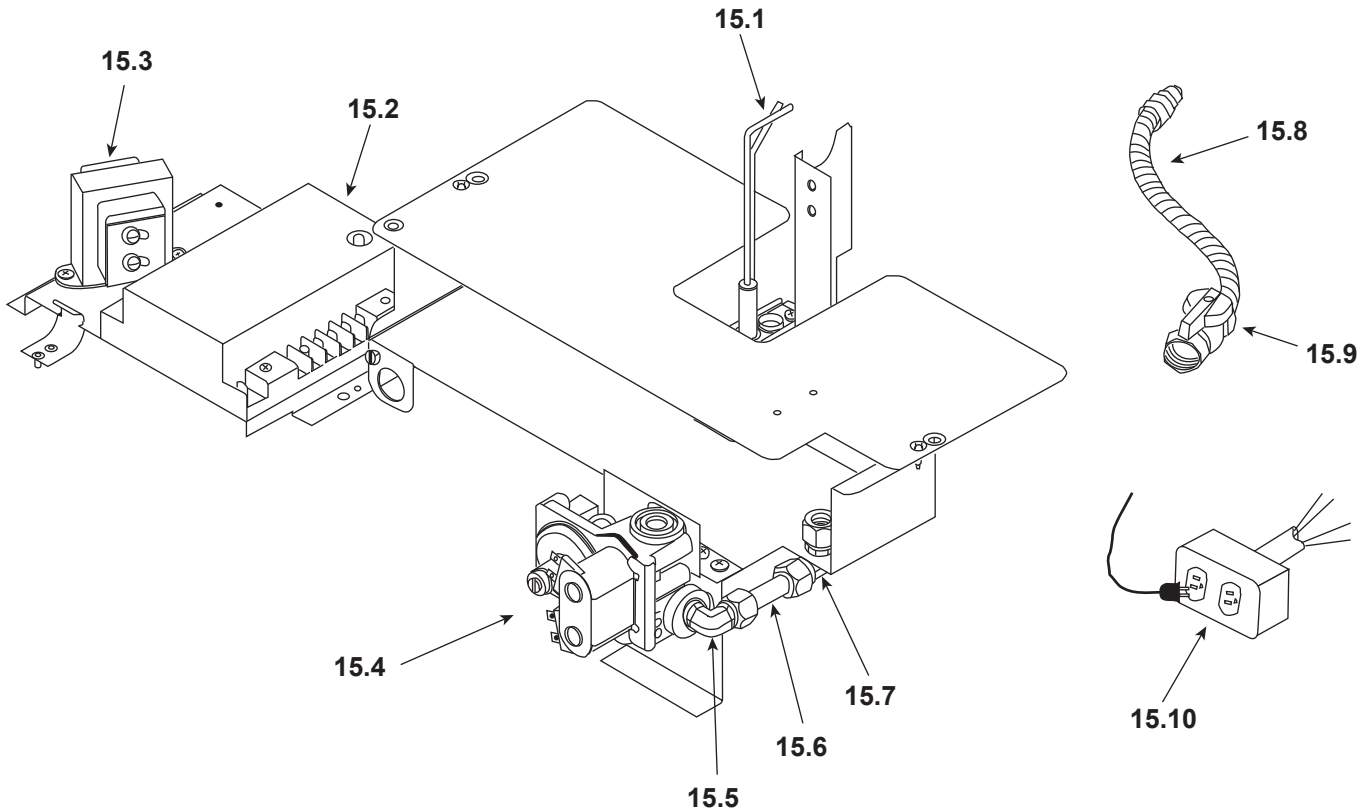

#15 Electronic Ignition Valve Assembly

IMPORTANT: THIS IS DATED INFORMATION. Parts must be ordered from a dealer or distributor. **Hearth and Home Technologies does not sell directly to consumers.** Provide model number and serial number when requesting service parts from your dealer or distributor.

Stocked at Depot

ITEM	DESCRIPTION	COMMENTS	PART NUMBER	
15.1	Ignitor	Pre 38/98	25616	Y
		Post 38/98	26542	Y
15.2	Ignition Control Box		SRV15695	Y
15.3	Transformer		SRV20947	Y
15	Valve, NG		SRV462-500B	Y
	Valve, LP		SRV462-501B	Y
15.5	Brass Elbow (Valve to Burner Tube)	No longer available	13908B	
15.6	Burner Supply Tube		27002	Y
15.7	Brass Elbow (Burner Orifice)		SRV17524	
15.8	Flex Gas Line, 16 in. Stainless Steel		SRV4121-006	Y
15.9	ON/OFF Valve		SRV15697	Y
15.10	Junction Box Kit		22130	Y
	Burner Orifice (.123) - NG		SRV18677	Y
	Burner Orifice (.073) - LP		SRV24220	Y

Additional Service parts on following page.