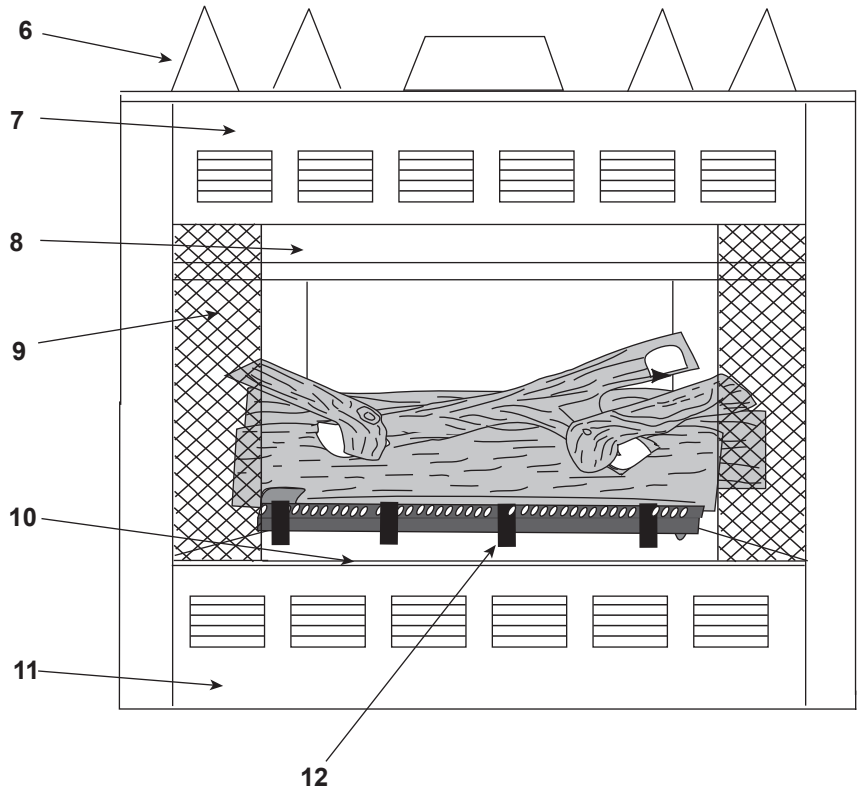

Log Set Assembly

IMPORTANT: THIS IS DATED INFORMATION. Parts must be ordered from a dealer or distributor. **Hearth and Home Technologies does not sell directly to consumers.** Provide model number and serial number when requesting service parts from your dealer or distributor.

Stocked at Depot

ITEM	DESCRIPTION	COMMENTS	PART NUMBER	
	Log Assembly		24802	Y
1	Back Log	No longer available, Must order complete assembly	SRV24533	
2	Top Y log		SRV23977	
3	Front Log		SRV24531	
4	Left Log		SRV17229	
5	Right Log		SRV21444	
6	Top Standoff	Qty 4 req	11864i	
7	Face, Upper Front	No longer available	24841	
8	Smoke Shield	No longer available	24732	
9	Firescreen Assembly		24736	
10	Access Panel	No longer available	24548A	
11	Face, Lower Front	No longer available	24845	
12	Grate Assembly	No longer available	24754A	
	Refractory Kit	No longer available	25008A	
13	Side Refractory	Qty 2 req	24497A	
14	Back Refractory		24499A	

Stocked at Depot

ITEM	DESCRIPTION	COMMENTS	PART NUMBER	
15.1	Ignitor	Pre 38/98	25616	Y
		Post 38/98	26542	Y
15.2	Ignition Control Box		SRV15695	Y
15.3	Transformer		SRV20947	Y
15	Valve, NG		SRV462-500B	Y
	Valve, LP		SRV462-501B	Y
15.5	Brass Elbow (Valve to Burner Tube)	No longer available	13908B	
15.6	Burner Supply Tube		27002	Y
15.7	Brass Elbow (Burner Orifice)		SRV17524	
15.8	Flex Gas Line, 16 in. Stainless Steel		SRV4121-006	Y
15.9	ON/OFF Valve		SRV15697	Y
15.10	Junction Box Kit		22130	Y
	Burner Orifice (.123) - NG		SRV18677	Y
	Burner Orifice (.073) - LP		SRV24220	Y