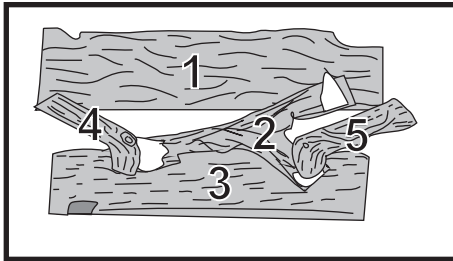

Log Set Assembly

IMPORTANT: THIS IS DATED INFORMATION. Parts must be ordered from a dealer or distributor. **Hearth and Home Technologies does not sell directly to consumers.** Provide model number and serial number when requesting service parts from your dealer or distributor.

Stocked at Depot

ITEM	DESCRIPTION	COMMENTS	PART NUMBER	
	Log Assembly		24802	Y
1	Back Log	No longer available, Must order complete assembly	SRV24533	
2	Top Y log		SRV23977	
3	Front Log		SRV24531	
4	Left Log		SRV17229	
5	Right Log		SRV21444	
6	Top Standoff	Qty 4 req	11864i	
7	Face, Upper Front	No longer available	24841	
8	Smoke Shield	No longer available	24732	
9	Firescreen Assembly		24736	
10	Access Panel	No longer available	24548A	
11	Face, Lower Front	No longer available	24845	
12	Grate Assembly	No longer available	24754A	
	Refractory Kit	No longer available	25008A	
13	Side Refractory	Qty 2 req	24497A	
14	Back Refractory		24499A	