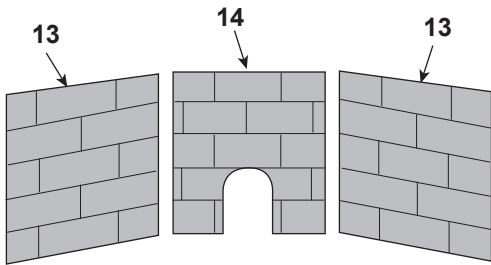

Log Set Assembly

IMPORTANT: THIS IS DATED INFORMATION. Parts must be ordered from a dealer or distributor. **Hearth and Home Technologies does not sell directly to consumers.** Provide model number and serial number when requesting service parts from your dealer or distributor.

Stocked at Depot

ITEM	DESCRIPTION	COMMENTS	PART NUMBER	
	Log Assembly		24802	Y
1	Back Log	No longer available, Must order complete assembly	SRV24533	
2	Top Y log		SRV23977	
3	Front Log		SRV24531	
4	Left Log		SRV17229	
5	Right Log		SRV21444	
6	Top Standoff	Qty 4 req	11864i	
7	Face, Upper Front	No longer available	24841	
8	Smoke Shield	No longer available	24732	
9	Firescreen Assembly		24736	
10	Access Panel	No longer available	24548A	
11	Face, Lower Front	No longer available	24845	
12	Grate Assembly	No longer available	24754A	
	Refractory Kit	No longer available	25008A	
13	Side Refractory	Qty 2 req	24497A	
14	Back Refractory		24499A