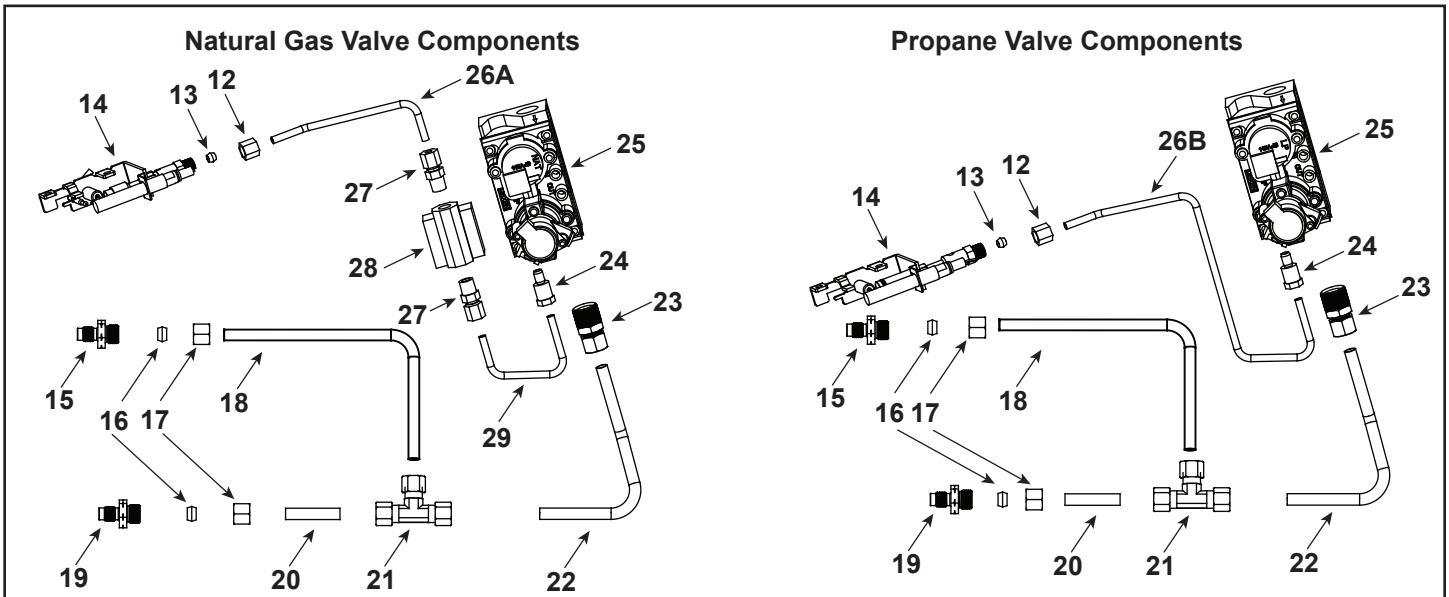

Stocked at Depot

ITEM	DESCRIPTION	COMMENTS	PART NUMBER	
1	Pilot Shield	NG Only	SRV4606-139	
2	Burner Assembly	NG	SRV4606-003	Y
		Propane	SRV4606-011	Y
3	Burner Tube Assembly	NG	SRV4606-007	Y
		Propane	SRV4606-012	Y
4	Burner Bracket		SRV4606-115	
5	Media Retainer		SRV4606-105	
6	Grate Assembly		SRV4606-001	
7	Mesh Cover		SRV4606-125	
8	Control Module		SRV4018-069	Y
9	Battery Pack		SRV4018-323	Y
10	Component Cover		20302870K	
11	Thermocouple Module		SRV20303179	Y
	Wire Assembly, ODS Box to Adapter Box		SRV4604-304	Y
	Wire Assembly, Service		SRV00K0632	Y
	Wire, Thermocouple Module		SRV20301890	Y
	Remote Control, RC300-MON-VFL		SRV4018-149	Y
	Fastener Pack		SRV4025-044	
	Lava Rock	2.5 lbs.	SRV00F0540	Y
	Rock Wool	4 grams	SRV59D0096	Y

Stocked at Depot

ITEM	DESCRIPTION	COMMENTS	PART NUMBER	
12	Nut, 3/8-24 UNF 3/16 Tube		SRV00F0077	
13	Ferrule, 3/16 Tube		SRV00F0078	
14	Pilot ODS	NG	SRV14D0473	Y
		Propane	SRV14D0477	Y
	Venturi Gasket		SRV45D0032	Y
15	Injector, Rear	NG (2.50mm)	SRV20H3147	Y
		Propane (#53)	SRV20H3143	Y
16	Ferrule, 5/16 Tube	Qty 2 req	SRV00K0918	
17	Nut, 1/2-24 UNF 5/16 Tube	Qty 2 req	SRV00K0917	
18	Tube, 5/16 Tee to Burner		SRV4606-116	Y
19	Injector, Front	NG (1.80mm)	SRV20H3153	Y
		Propane (#57)	SRV20H3151	Y
20	Tube, 5/16 Tee to Burner		SRV4606-117	Y
21	Fitting, Tee 5/16 Tube		SRV43D0181	
22	Tube, 5/16 Valve to Tee		SRV4621-148	
23	Fitting, 5/16 Tube x 3/8 MPT		SRV11V0313	
24	Fitting, 3/16 Tube x 7/16-24 UNS		SRV71076	
25	Valve	NG	SRV4018-047	Y
		Propane	SRV4018-048	Y
26A	Tube, 3/16 Regulator to Pilot	NG	SRV4622-152	
26B	Tube, 3/16 Valve to Pilot	Propane	SRV4622-161	
27	Fitting, 3/16 Tube x 1/8 MPT	NG (Qty 2 req)	SRV20H0109	Y
28	Pilot Regulator	NG	SRV14D0469	Y
29	Tube, 3/16 Valve to Regulator	NG	SRV4619-151	