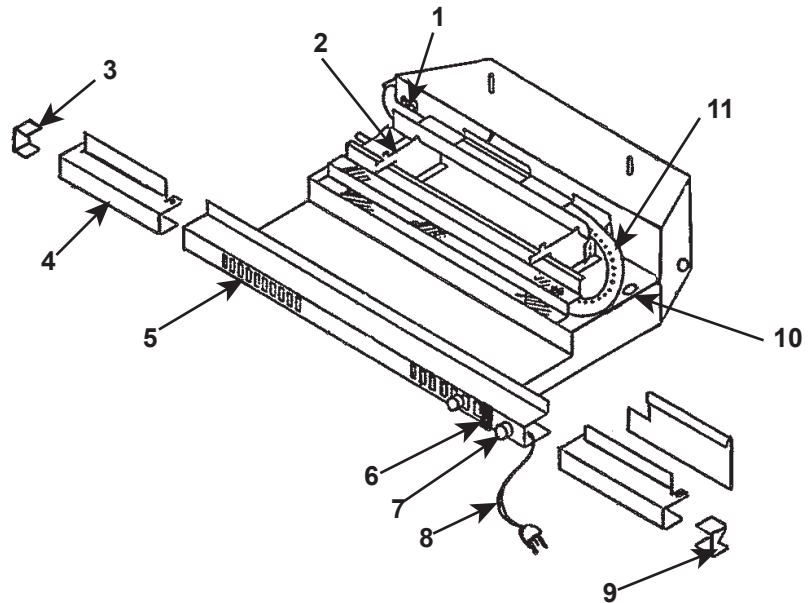

Log Set Assembly

IMPORTANT: THIS IS DATED INFORMATION. When requesting service or replacement parts for your appliance please provide model number and serial number. All parts listed in this manual may be ordered from an authorized dealer.

**Stocked
at Depot**

ITEM	DESCRIPTION	COMMENTS	PART NUMBER	
	Log Assembly	No longer available	LOGS-24F	
1	Pilot Assembly NG		446-512A	Y
	Pilot Assembly LP		446-513A	Y
	Thermopile		2103-512	Y
	Pilot Tube		SRV446-301	Y
2	Grate Assembly	No longer available	052-184	
3	End Cap	No longer available	052-104	
4	Extender	No longer available	001-112	
5	Front Grill	No longer available	052-109	
6	ON/OFF Rocker Switch		060-521A	Y
7	Speed Control Knob	No longer available	100-511	
8	Cord	No longer available	SRV01-550	
9	End Cap Notched	No longer available	001-113	
10	Temperature Switch	No longer available	SRV01-531	
11	Burner NG	No longer available	SRV52-326A	
	Burner LP	No longer available	SRV52-325A	
	Burner Tube	No longer available	570-302A	
	Orifice LP (#47A)	No longer available	051-801	
	Orifice NG (#54B)	No longer available	050-807	
	Piezo Ignitor		291-513	Y
	Rheostate Assembly	No longer available	SRV01-510	
	Valve NG		060-500	Y
	Valve LP		060-501	Y