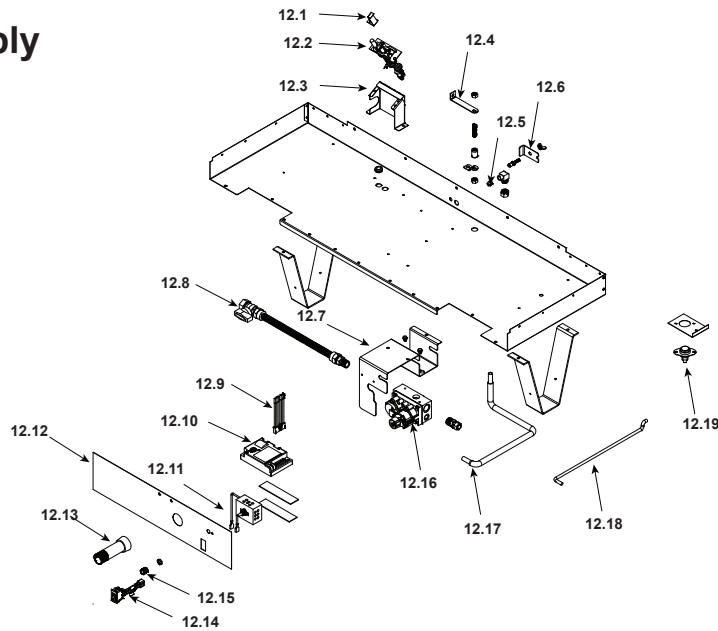

No one builds a better fire

Beginning Manufacturing Date: July 2002
Ending Manufacturing Date: July 2005

#12 Valve Assembly

IMPORTANT: THIS IS DATED INFORMATION. Parts must be ordered from a dealer or distributor. **Hearth and Home Technologies does not sell directly to consumers.** Provide model number and serial number when requesting service parts from your dealer or distributor.

**Stocked
at Depot**

ITEM	DESCRIPTION	COMMENTS	PART NUMBER	
12.1	Ground Strap	No longer available	385-512	
12.2	Pilot Assembly NG		2095-009	Y
	Pilot Assembly LP		2095-010	
12.3	Pilot Bracket		370-165	
12.4	Handle	No longer available	319-167	
12.5	Orifice NG (#29C)		SRV582-829	Y
	Orifice LP (#48C)		SRV582-848	Y
12.6	Orifice Bracket	No longer available	370-120	
12.7	Valve Bracket	No longer available	370-155	
12.8	Flex Ball Valve Assembly		SRV302-320	Y
12.9	Module Wire Assembly		SRV593-590	Y
12.10	Module		SRV593-592	Y
12.11	Rheostat Assembly		SRV100-510A	Y
12.12	Control Panel	No longer available	370-153	
12.13	Flame Control Knob	No longer available	571-531	
12.14	On/Off Rocker Switch		060-521A	Y
12.15	Rheostat Knob		SRV100-512	Y
12.16	Valve NG		750-500	Y
	Valve LP		750-501	Y
12.17	Flexible Gas Connector		567-301A	Y
12.18	Shutter Rod	No longer available	370-350	
12.19	Temps Sensor		107-531A	Y

Additional service part numbers appear on following page.