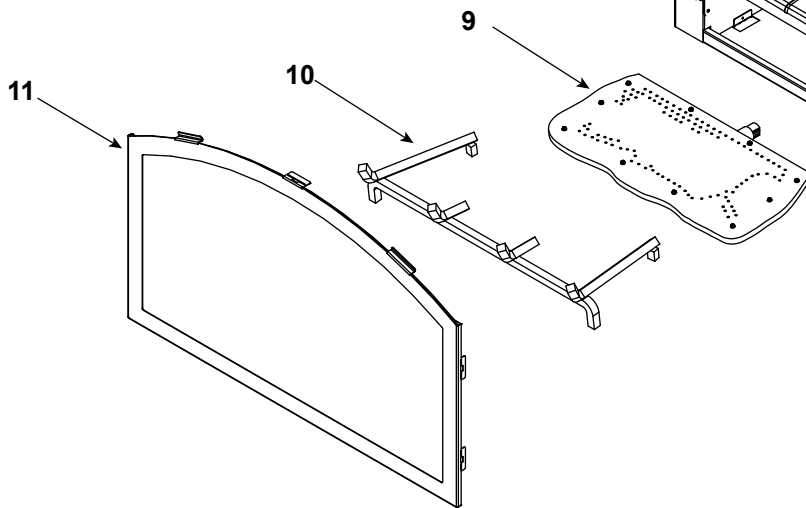

No one builds a better fire

42" Gas Fireplace - DV

Beginning Manufacturing Date: July 2002
Ending Manufacturing Date: July 2005

Log Set Assembly

IMPORTANT: THIS IS DATED INFORMATION. Parts must be ordered from a dealer or distributor. **Hearth and Home Technologies does not sell directly to consumers.** Provide model number and serial number when requesting service parts from your dealer or distributor.

**Stocked
at Depot**

ITEM	DESCRIPTION	COMMENTS	PART NUMBER	
	Log Set Assembly		LOGS-GEM42	Y
1	Log 1	No longer available, Must order complete assembly	SRV371-700	
2	Log 2		SRV371-701	
3	Log 3		SRV371-702	
4	Log 4		SRV371-704	
5	Log 5		SRV371-703	
6	Log 6		SRV371-705	
7	Top Heat Shield	No longer available	371-140	
8	Heat Shield	No longer available	371-130	
9	Burner NG, LP		371-279A	Y
10	Grate Assembly	No longer available	370-361A	
11	Glass Door Assembly	No longer available	GLA-GEM42	

Additional service part numbers appear on following page.