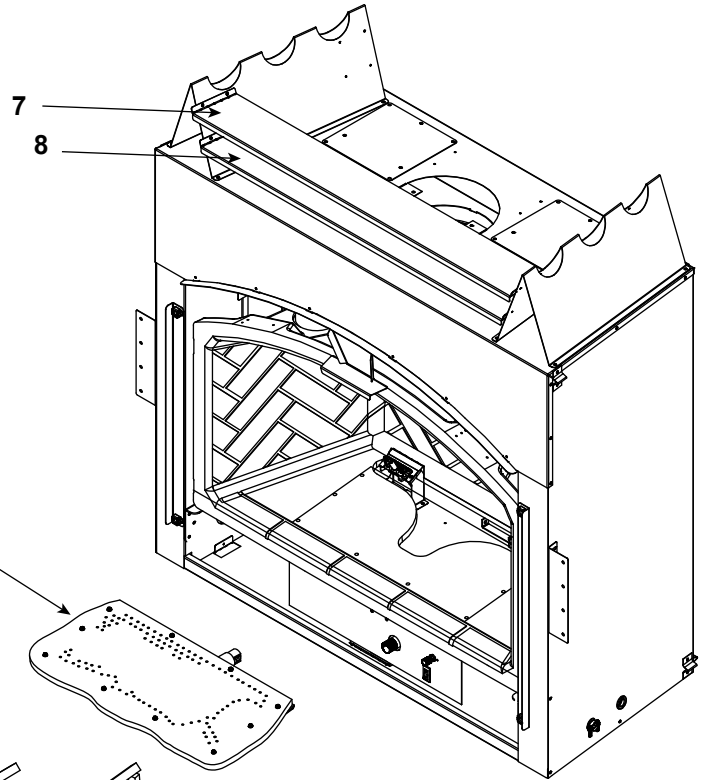

No one builds a better fire

42" Gas Fireplace - DV

Beginning Manufacturing Date: July 2002
Ending Manufacturing Date: July 2005

Log Set Assembly

IMPORTANT: THIS IS DATED INFORMATION. Parts must be ordered from a dealer or distributor. **Hearth and Home Technologies does not sell directly to consumers.** Provide model number and serial number when requesting service parts from your dealer or distributor.

**Stocked
at Depot**

ITEM	DESCRIPTION	COMMENTS	PART NUMBER	
	Log Set Assembly		LOGS-GEM42	Y
1	Log 1	No longer available, Must order complete assembly	SRV371-700	
2	Log 2		SRV371-701	
3	Log 3		SRV371-702	
4	Log 4		SRV371-704	
5	Log 5		SRV371-703	
6	Log 6		SRV371-705	
7	Top Heat Shield	No longer available	371-140	
8	Heat Shield	No longer available	371-130	
9	Burner NG, LP		371-279A	Y
10	Grate Assembly	No longer available	370-361A	
11	Glass Door Assembly	No longer available	GLA-GEM42	

Additional service part numbers appear on following page.