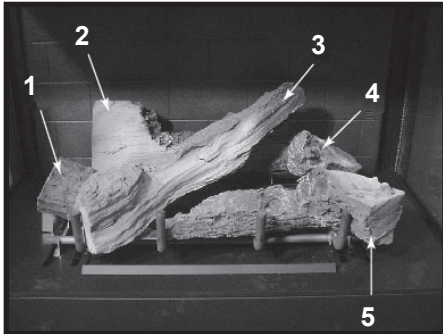

Log Set Assembly

IMPORTANT: THIS IS DATED INFORMATION. When requesting service or replacement parts for your appliance please provide model number and serial number. All parts listed in this manual may be ordered from an authorized dealer.

Stocked at Depot

ITEM	DESCRIPTION	COMMENTS	PART NUMBER	
	Log/Grate Assembly		35595	Y
	Log Assembly		35596	Y
1	Log #1		SRV33785	
2	Log #2		SRV35592	
3	Log #3		SRV35590	
4	Log #4		SRV33782	
5	Log #5		SRV35591	
6	Top Standoff	Qty 4 req	SRV4044-111	
7	Top Front Face	No longer available	27651	
8	End Refractory	No longer available	35367	
		No longer available	4002-071	
9	Grate Assembly		35594	
10	Nailing Flanges	Qty 8 req	31190	
11	Columns	No longer available	25909	
12	Bottom Front Face	No longer available	25916	
13	Control Access Door Assembly	Qty 2 req	25893	
14	Front Hood	Pre 03/04	27658	
		Post 03/04	SRV29575	
15	Upper Front Face	No longer available	27655