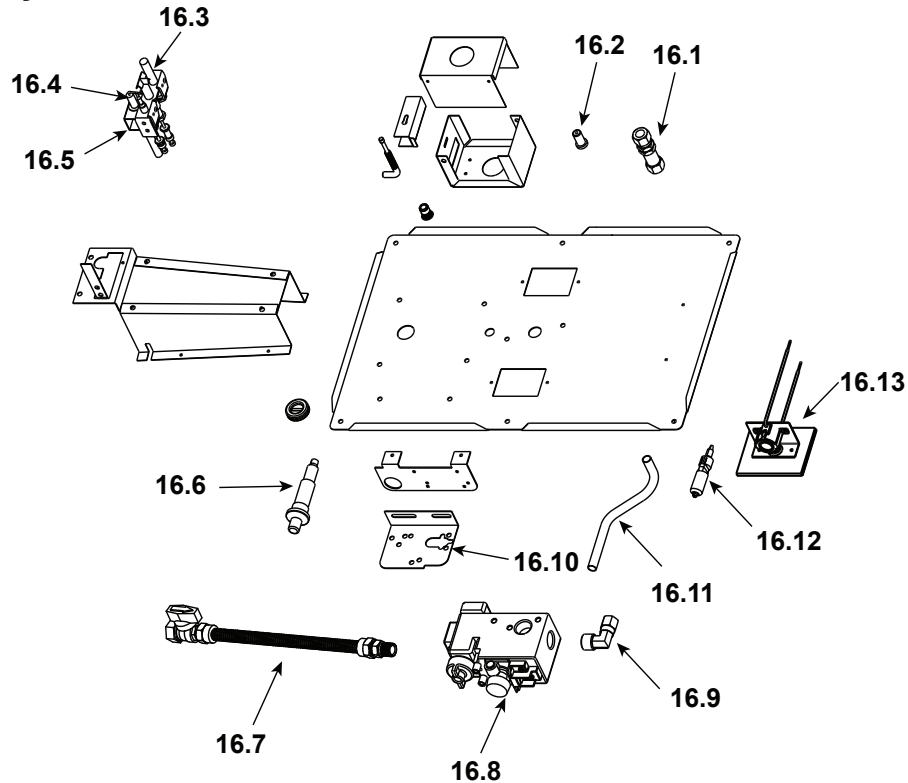

#16 Valve Assembly

IMPORTANT: THIS IS DATED INFORMATION. When requesting service or replacement parts for your appliance please provide model number and serial number. All parts listed in this manual may be ordered from an authorized dealer.

Stocked at Depot

ITEM	DESCRIPTION	COMMENTS	PART NUMBER	
16.1	Bulkhead	No longer available	SRV13405	
16.2	Burner Orifice (.115)		SRV26617	Y
16.3	Thermopile		2103-512	Y
16.4	Thermocouple		SRV72956	Y
16.5	Pilot Assembly w/Flex Tube		4021-732	Y
16.6	Push Button Ignitor		291-513	Y
16.7	Flex Tube Assembly		SRV302-320	Y
16.8	Valve w/Regulator		SRV24033	Y
16.9	Brass Elbow		SRV17524	
16.10	Valve Bracket - Lower		31824	
16.11	Burner Supply Tube		33619	Y
	Light Kit Replacement Parts			
16.12	Halogen Light	Qty 2 req	33961	Y
16.13	Light Assembly	No longer available	33611	
	Glass Panel	No longer available	33791	
	Power Box Assembly	No longer available	33920	

Additional service part numbers appear on following page.