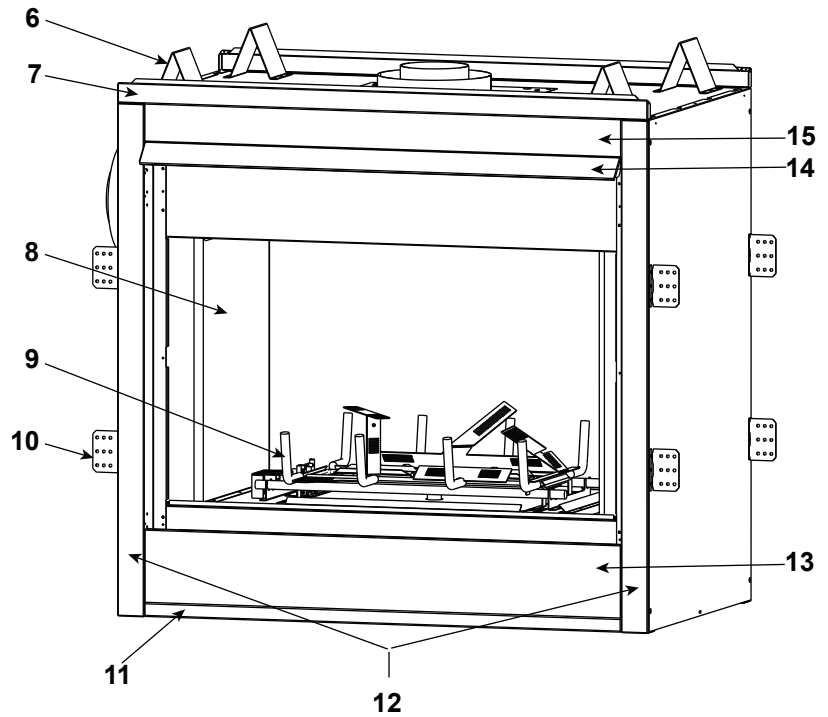

Log Set Assembly

IMPORTANT: THIS IS DATED INFORMATION. When requesting service or replacement parts for your appliance please provide model number and serial number. All parts listed in this manual may be ordered from an authorized dealer.

Stocked at Depot

ITEM	DESCRIPTION	COMMENTS	PART NUMBER	
	Log/Grate Assembly		35595	Y
	Log Assembly		35596	Y
1	Log #1		SRV33785	
2	Log #2		SRV35592	
3	Log #3		SRV35590	
4	Log #4		SRV33782	
5	Log #5		SRV35591	
6	Top Standoff	Qty 4 req	SRV4044-111	
7	Top Front Face	No longer available	27651	
8	End Refractory	No longer available	35367	
		No longer available	4002-071	
9	Grate Assembly		35594	
10	Nailing Flanges	Qty 8 req	31190	
11	Columns	No longer available	25909	
12	Bottom Front Face	No longer available	25916	
13	Control Access Door Assembly	Qty 2 req	25893	
14	Front Hood	Pre 03/04	27658	
		Post 03/04	SRV29575	
15	Upper Front Face	No longer available	27655