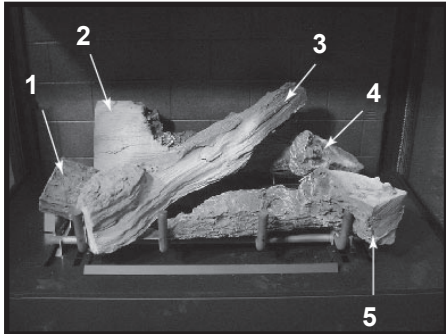

Log Set Assembly

IMPORTANT: THIS IS DATED INFORMATION. When requesting service or replacement parts for your appliance please provide model number and serial number. All parts listed in this manual may be ordered from an authorized dealer.

Stocked at Depot

ITEM	DESCRIPTION	COMMENTS	PART NUMBER	
	Log/Grate Assembly		35595	Y
	Log Assembly		35596	Y
1	Log #1		SRV33785	
2	Log #2		SRV35592	
3	Log #3		SRV35590	
4	Log #4		SRV33782	
5	Log #5		SRV35591	
6	Top Standoff	Qty 4 req	SRV4044-111	
7	Top Front Face	No longer available	27651	
8	End Refractory	No longer available	35367	
		No longer available	4002-071	
9	Grate Assembly		35594	
10	Nailing Flanges	Qty 8 req	31190	
11	Columns	No longer available	25909	
12	Bottom Front Face	No longer available	25916	
13	Control Access Door Assembly	Qty 2 req	25893	
14	Front Hood	Pre 03/04	27658	
		Post 03/04	SRV29575	
15	Upper Front Face	No longer available	27655