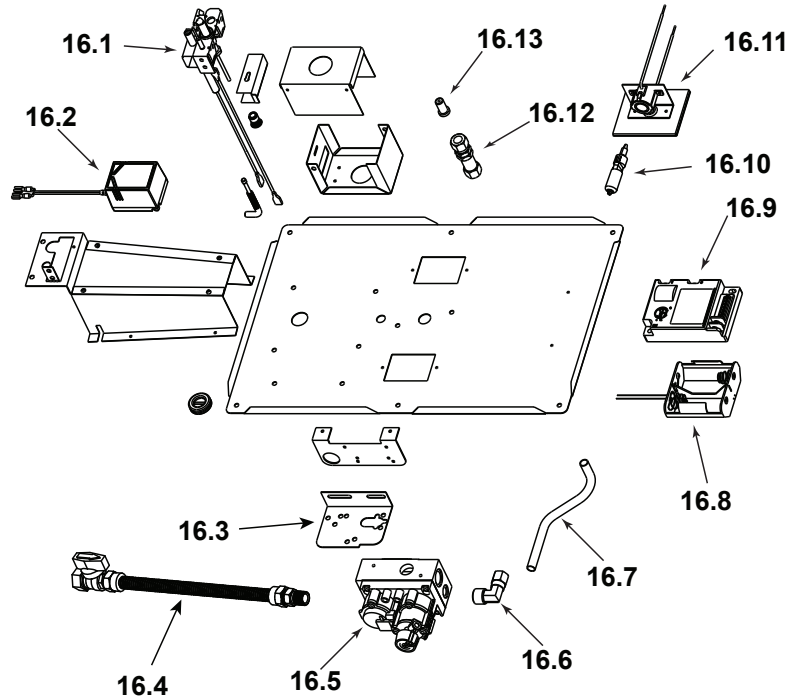

#16 Valve Assembly

IMPORTANT: THIS IS DATED INFORMATION. When requesting service or replacement parts for your appliance please provide model number and serial number. All parts listed in this manual may be ordered from an authorized dealer.

Stocked at Depot

ITEM	DESCRIPTION	COMMENTS	PART NUMBER	
16.1	Elect Pilot (RS) - NG		4021-584	Y
	Elect Pilot (RS) - LP		4021-585	Y
16.2	3V Transformer		SRV593-593	Y
16.3	Valve Bracket - Lower		31824	
16.4	Flex Tube Assembly		SRV302-320	Y
16.5	Valve - NG		750-500	Y
	Valve - LP		750-501	Y
16.6	Brass Elbow		SRV17524	
16.7	Burner Supply Tube		33619	Y
16.8	Battery Pack		SRV593-594	Y
16.9	Control Module		SRV593-592	Y
	Light Kit Replacement Parts			
16.10	Halogen Light	Qty. 2 Req.	33961	Y
16.11	Light Assembly	No longer available	33611	
	Glass Panel	No longer available	33791	
	Power Box Assembly	No longer available	33920	
16.12	Bulkhead	No longer available	SRV13405	
16.13	Burner Orifice (.110) - NG		SRV17235	Y
	Burner Orifice (.063) - LP		SRV17236	Y

Additional service part numbers appear on following page.