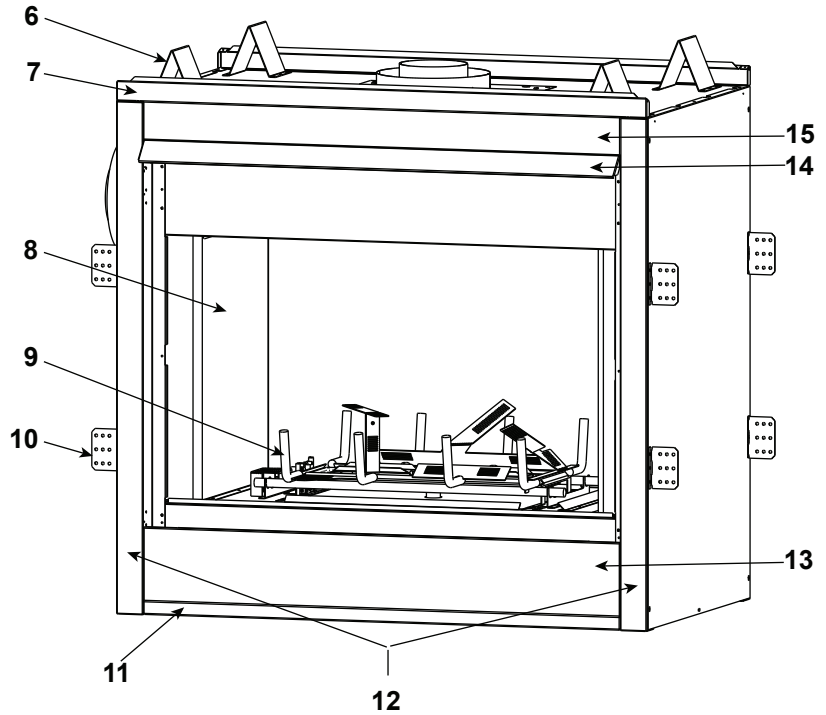

Log Set Assembly

IMPORTANT: THIS IS DATED INFORMATION. When requesting service or replacement parts for your appliance please provide model number and serial number. All parts listed in this manual may be ordered from an authorized dealer.

Stocked at Depot

ITEM	DESCRIPTION	COMMENTS	PART NUMBER	
	Log/Grate Assembly		35595	Y
	Log Assembly		35596	Y
1	Log #1		SRV33785	
2	Log #2		SRV35592	
3	Log #3		SRV35590	
4	Log #4		SRV33782	
5	Log #5		SRV35591	
6	Top Standoff	Qty 4 req	SRV4044-111	
7	Top Front Face	No longer available	27651	
8	End Refractory	No longer available	35367	
		No longer available	4002-071	
9	Grate Assembly		35594	
10	Nailing Flanges	Qty 8 req	31190	
11	Columns	No longer available	25909	
12	Bottom Front Face	No longer available	25916	
13	Control Access Door Assembly	Qty 2 req	25893	
14	Front Hood	Pre 03/04	27658	
		Post 03/04	SRV29575	
15	Upper Front Face	No longer available	27655