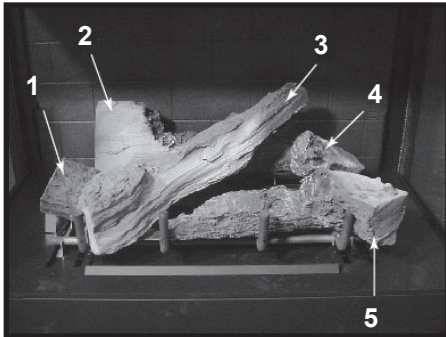

Log Set Assembly

IMPORTANT: THIS IS DATED INFORMATION. Parts must be ordered from a dealer or distributor. **Hearth and Home Technologies does not sell directly to consumers.** Provide model number and serial number when requesting service parts from your dealer or distributor.

Stocked at Depot

ITEM	DESCRIPTION	COMMENTS	PART NUMBER	
	Log/Grate Assembly		35595	Y
	Log Assembly		35596	Y
1	Log #1		SRV33785	
2	Log #2		SRV35592	
3	Log #3		SRV35590	
4	Log #4		SRV33782	
5	Log #5		SRV35591	
	Burner Assembly		33970	
6	Top Standoff	Qty 4 req	SRV4044-111	
7	Top Front Face	No longer available	27651	
8	End Refractory	No longer available	35367	
		No longer available	4002-071	
9	Grate Assembly		35594	
10	Nailing Flanges	Qty 8 req	31190	
11	Bottom Front Face	No longer available	25916	
12	Column Face	No longer available	25909	
13	Lower Front Access Panel		25893	
14	Hood	Pre 03/04	27658	
		Post 03/04	SRV29575	
15	Upper Front Face	Overlay only	27655