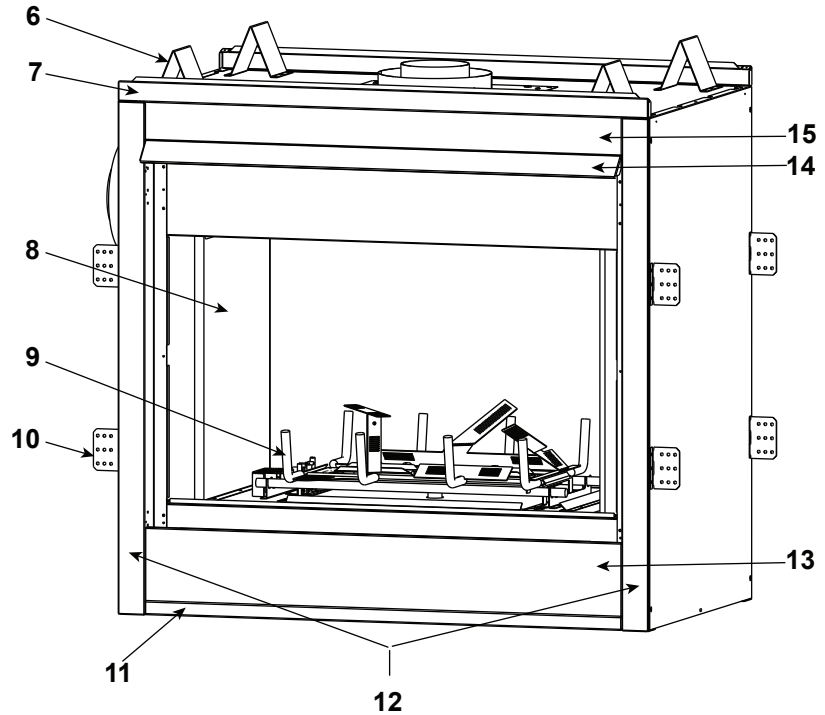

Log Set Assembly

IMPORTANT: THIS IS DATED INFORMATION. Parts must be ordered from a dealer or distributor. **Hearth and Home Technologies does not sell directly to consumers.** Provide model number and serial number when requesting service parts from your dealer or distributor.

Stocked at Depot

ITEM	DESCRIPTION	COMMENTS	PART NUMBER	
	Log/Grate Assembly		35595	Y
	Log Assembly		35596	Y
1	Log #1		SRV33785	
2	Log #2		SRV35592	
3	Log #3		SRV35590	
4	Log #4		SRV33782	
5	Log #5		SRV35591	
	Burner Assembly		33970	
6	Top Standoff	Qty 4 req	SRV4044-111	
7	Top Front Face	No longer available	27651	
8	End Refractory	No longer available	35367	
		No longer available	4002-071	
9	Grate Assembly		35594	
10	Nailing Flanges	Qty 8 req	31190	
11	Bottom Front Face	No longer available	25916	
12	Column Face	No longer available	25909	
13	Lower Front Access Panel		25893	
14	Hood	Pre 03/04	27658	
		Post 03/04	SRV29575	
15	Upper Front Face	Overlay only	27655