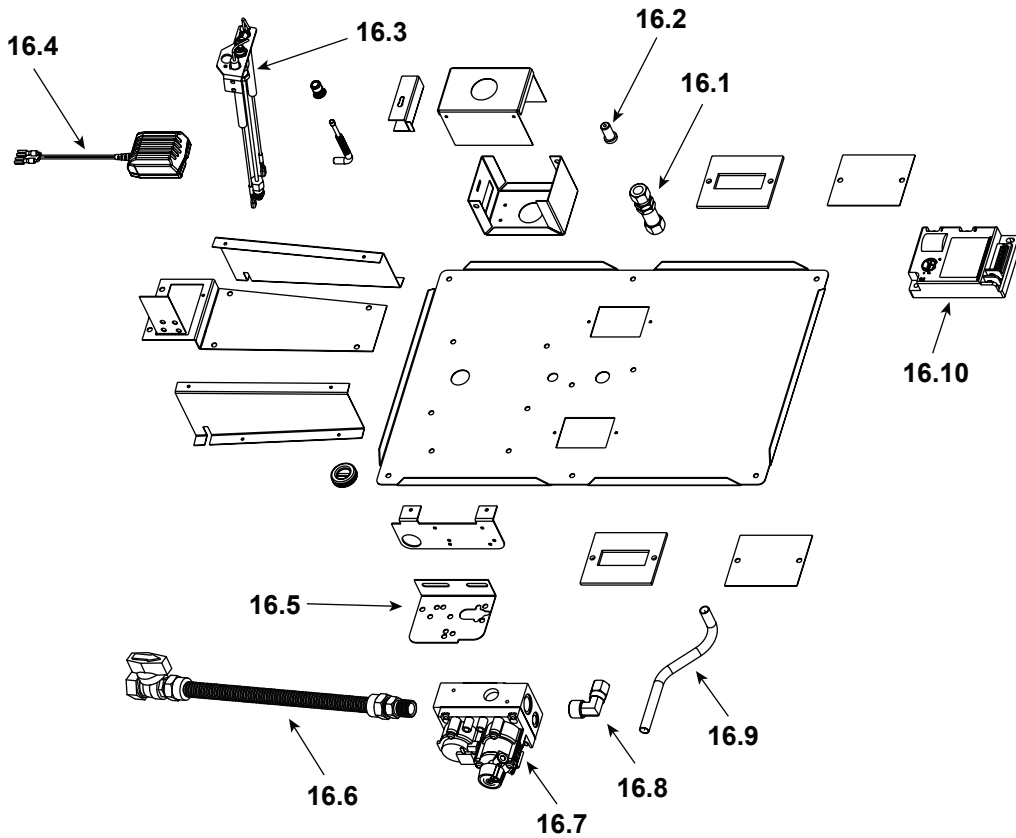

#16 Valve Assembly

IMPORTANT: THIS IS DATED INFORMATION. Parts must be ordered from a dealer or distributor. **Hearth and Home Technologies does not sell directly to consumers.** Provide model number and serial number when requesting service parts from your dealer or distributor.

**Stocked
at Depot**

ITEM	DESCRIPTION	COMMENTS	PART NUMBER	
16.1	Bulkhead	No longer available	SRV13405	
16.2	Burner Orifice (.115)		SRV26617	Y
16.3	Elect Pilot (RS) NG	Pre GA1548727	4021-584	Y
		Post GA1548727	4021-324	Y
	Elect Pilot (RS) Propane	Pre GA1548727	4021-585	Y
		Post GA1548727	4021-325	Y
16.4	3V Transformer		SRV593-593	Y
16.5	Valve Bracket	Pre GA1548727	31824	
16.6	Flex Ball Valve Assembly		SRV302-320	Y
16.7	Valve, NG		750-500	Y
	Valve, LP		750-501	Y
16.8	Brass Elbow		SRV17524	
16.9	Burner Supply Tube	Pre GA1548727	33619	Y
16.10	Control Module		SRV593-592	Y
	Wire Assembly		SRV593-590	Y

Additional service part numbers appear on following page.