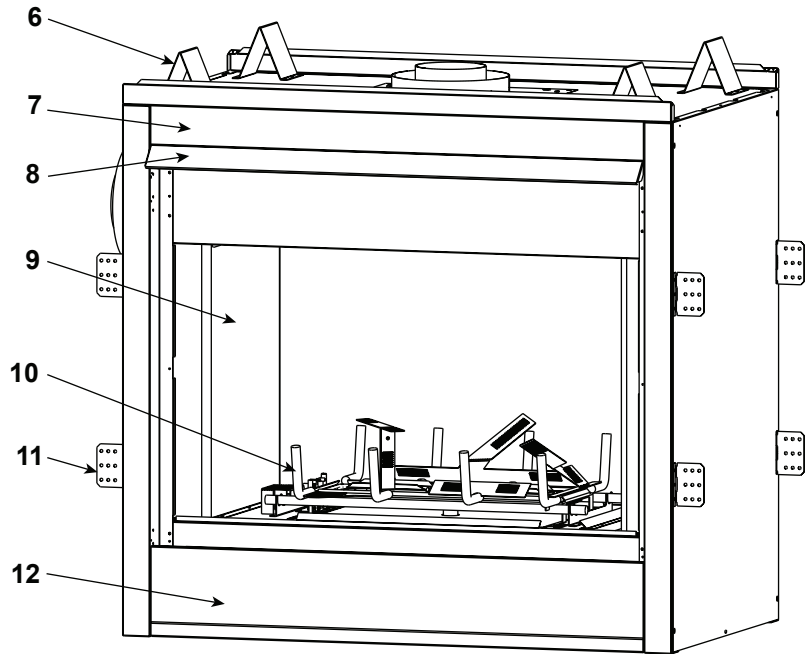

Log Set Assembly

IMPORTANT: THIS IS DATED INFORMATION. Parts must be ordered from a dealer or distributor. **Hearth and Home Technologies does not sell directly to consumers.** Provide model number and serial number when requesting service parts from your dealer or distributor.

Stocked at Depot

ITEM	DESCRIPTION	COMMENTS	PART NUMBER	
	Log/Grate Assembly		35595	Y
	Log Assembly		35596	Y
1	Log # 1		SRV33785	
2	Log # 2		SRV35592	
3	Log # 3		SRV35590	
4	Log # 4		SRV33782	
5	Log # 5		SRV35591	
6	Top Standoff	Qty 4 req	SRV4044-111	
7	Upper Front Face - Overlay only	Qty 2 req	27655	
8	Hood	Qty 2 req	27658	
9	Refractory	No longer available	25835	
10	Grate Assembly		35594	
11	Nailing Flanges	Qty 8 req	31190	
12	Control Access Door	Qty 2 req	25893