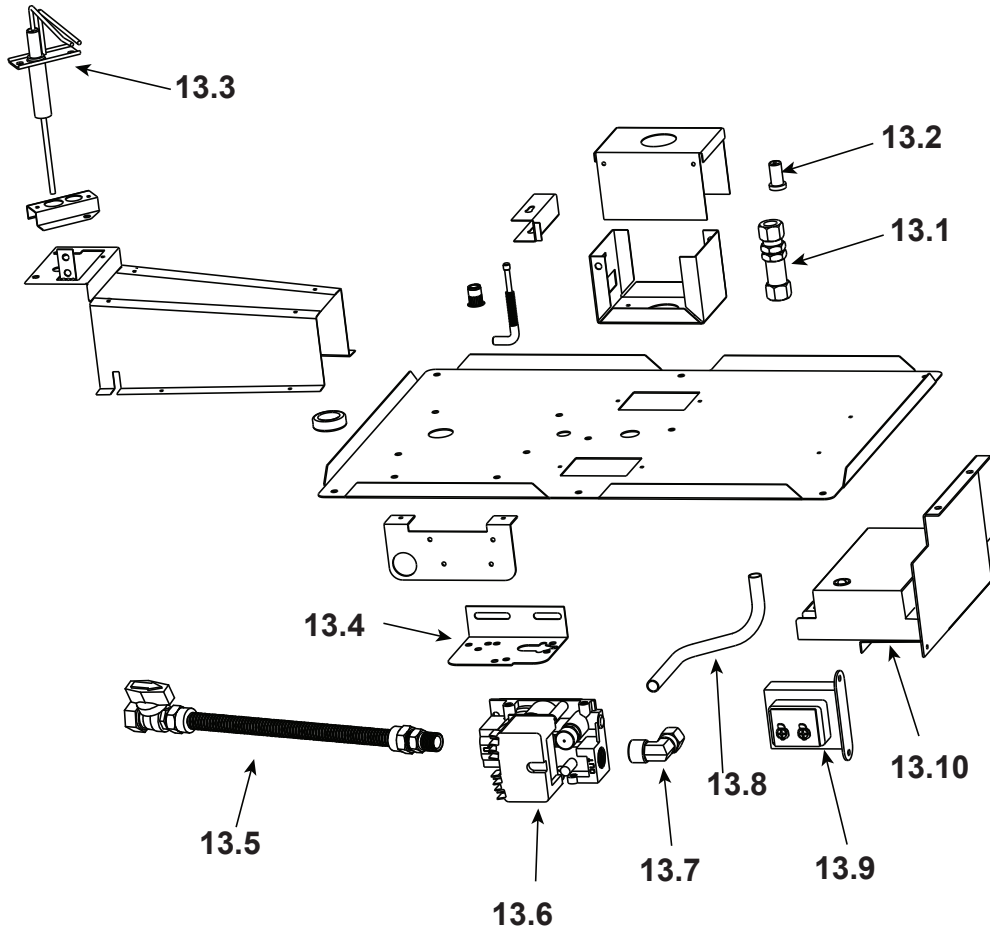

#13 Electronic Ignition Valve Assembly

IMPORTANT: THIS IS DATED INFORMATION. Parts must be ordered from a dealer or distributor. **Hearth and Home Technologies does not sell directly to consumers.** Provide model number and serial number when requesting service parts from your dealer or distributor.

Stocked at Depot

ITEM	DESCRIPTION	COMMENTS	PART NUMBER	
13.1	Bulkhead	No longer available	SRV13405	
13.2	Burner Orifice (.115) - NG		SRV26617	Y
	Burner Orifice (.067) - LP		SRV17812	Y
13.3	Ignitor		26541	Y
13.4	Valve Bracket		31824	
13.5	Flex Ball Valve Assembly		SRV302-320	Y
14	Valve, NG		SRV462-500B	Y
	Valve, LP		SRV462-501B	Y
13.7	Brass Elbow		SRV17524	
13.8	Burner Supply Tube		33619	Y
13.9	Transformer		SRV20947	Y
13.10	Ignition Control Box		SRV15695	Y

Additional service part numbers appear on following page.