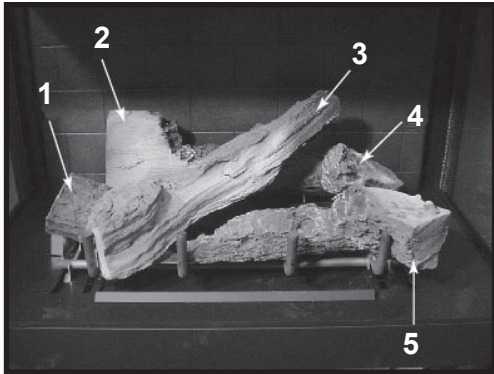

Log Set Assembly

IMPORTANT: THIS IS DATED INFORMATION. Parts must be ordered from a dealer or distributor. **Hearth and Home Technologies does not sell directly to consumers.** Provide model number and serial number when requesting service parts from your dealer or distributor.

Stocked at Depot

ITEM	DESCRIPTION	COMMENTS	PART NUMBER	
	Log/Grate Assembly		35595	Y
	Log Assembly		35596	Y
1	Log # 1		SRV33785	
2	Log # 2		SRV35592	
3	Log # 3		SRV35590	
4	Log # 4		SRV33782	
5	Log # 5		SRV35591	
6	Top Standoff	Qty 4 req	SRV4044-111	
7	Upper Front Face - Overlay only	Qty 2 req	27655	
8	Hood	Qty 2 req	27658	
9	Refractory	No longer available	25835	
10	Grate Assembly		35594	
11	Nailing Flanges	Qty 8 req	31190	
12	Control Access Door	Qty 2 req	25893