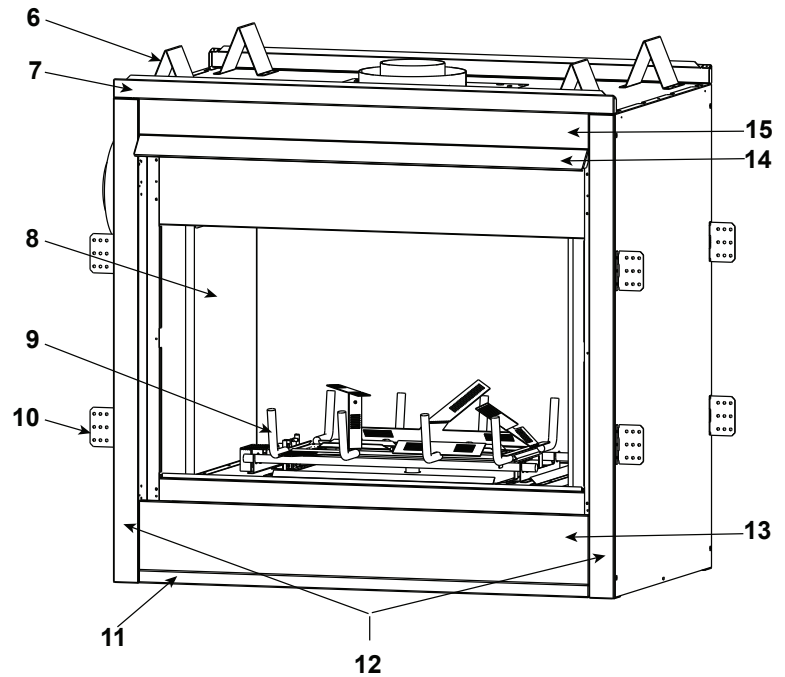

Log Set Assembly

IMPORTANT: THIS IS DATED INFORMATION. Parts must be ordered from a dealer or distributor. **Hearth and Home Technologies does not sell directly to consumers.** Provide model number and serial number when requesting service parts from your dealer or distributor.

Stocked at Depot

ITEM	DESCRIPTION	COMMENTS	PART NUMBER	
	Log/Grate Assembly		35595	Y
	Log Assembly		35596	Y
1	Log #1		SRV33785	
2	Log #2		SRV35592	
3	Log #3		SRV35590	
4	Log #4		SRV33782	
5	Log #5		SRV35591	
6	Top Standoff	Qty 4 req	SRV4044-111	
7	Top Front Face	No longer available	27651	
8	Refractory - NG	No longer available	35367	
		No longer available	4002-071	
	Refractory - LP	No longer available	25835	
9	Grate Assembly		35594	
10	Nailing Flanges	Qty 8 req	31190	
11	Bottom Front Face	No longer available	25916	
12	Column Face	No longer available	25909	
13	Lower Front Access Panel		25893	
14	Hood	Pre 03/04	27658	
		Post 03/04	SRV29575	
15	Upper Front Face	Overlay only	27655