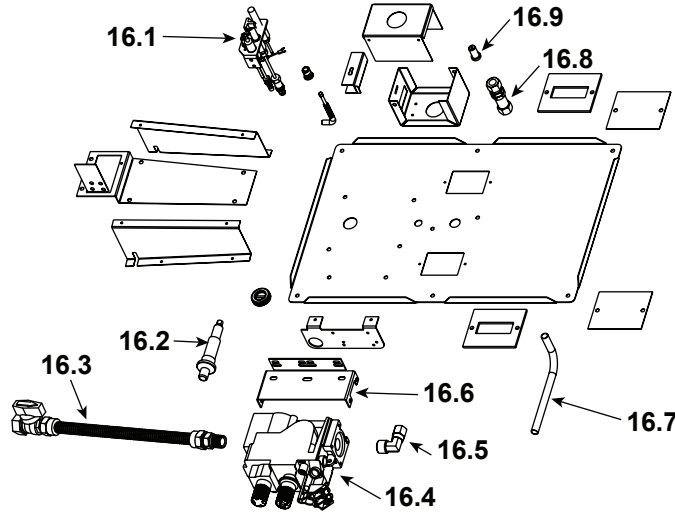

#16 Valve Assembly

IMPORTANT: THIS IS DATED INFORMATION. Parts must be ordered from a dealer or distributor. **Hearth and Home Technologies does not sell directly to consumers.** Provide model number and serial number when requesting service parts from your dealer or distributor.

Stocked at Depot

ITEM	DESCRIPTION	COMMENTS	PART NUMBER	
16.1	Pilot Assembly - NG	Pre GA1548727	4021-732	Y
		Post GA1548727	4021-330	Y
	Pilot Assembly - LP	Pre GA1548727	4021-733	Y
		Post GA1548727	4021-329	Y
16.2	Push Button Ignitor		291-513	Y
16.3	Flex Tube Assembly		SRV302-320	Y
16.4	Valve w/Regulator - NG	Pre GA1548727	SRV24033	Y
		Post GA1548727	SRV230-0710	Y
	Valve - LP	Pre GA1548727	SRV24034	Y
		Post GA1548727	SRV230-0720	Y
16.5	Brass Elbow		SRV17524	
16.6	Valve Bracket - NG	Pre GA1548727	31824	
		No longer available	30060	
	Valve Bracket - Lower		19303	
16.7	Burner Supply Tube	Pre GA1548727	33619	Y
		Post GA1548727	4002-078	Y
16.8	Bulkhead	No longer available	SRV13405	
16.9	Burner Orifice (.115) - NG		SRV26617	Y
	Burner Orifice (.067) - LP		SRV17812	Y

Additional service part numbers appear on following page.