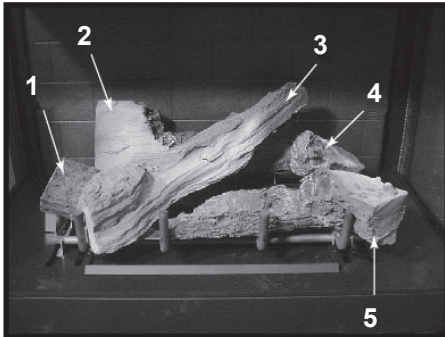

Log Set Assembly

IMPORTANT: THIS IS DATED INFORMATION. Parts must be ordered from a dealer or distributor. **Hearth and Home Technologies does not sell directly to consumers.** Provide model number and serial number when requesting service parts from your dealer or distributor.

Stocked at Depot

ITEM	DESCRIPTION	COMMENTS	PART NUMBER	
	Log/Grate Assembly		35595	Y
	Log Assembly		35596	Y
1	Log #1		SRV33785	
2	Log #2		SRV35592	
3	Log #3		SRV35590	
4	Log #4		SRV33782	
5	Log #5		SRV35591	
6	Top Standoff	Qty 4 req	SRV4044-111	
7	Top Front Face	No longer available	27651	
8	Refractory - NG	No longer available	35367	
		No longer available	4002-071	
	Refractory - LP	No longer available	25835	
9	Grate Assembly		35594	
10	Nailing Flanges	Qty 8 req	31190	
11	Bottom Front Face	No longer available	25916	
12	Column Face	No longer available	25909	
13	Lower Front Access Panel		25893	
14	Hood	Pre 03/04	27658	
		Post 03/04	SRV29575	
15	Upper Front Face	Overlay only	27655