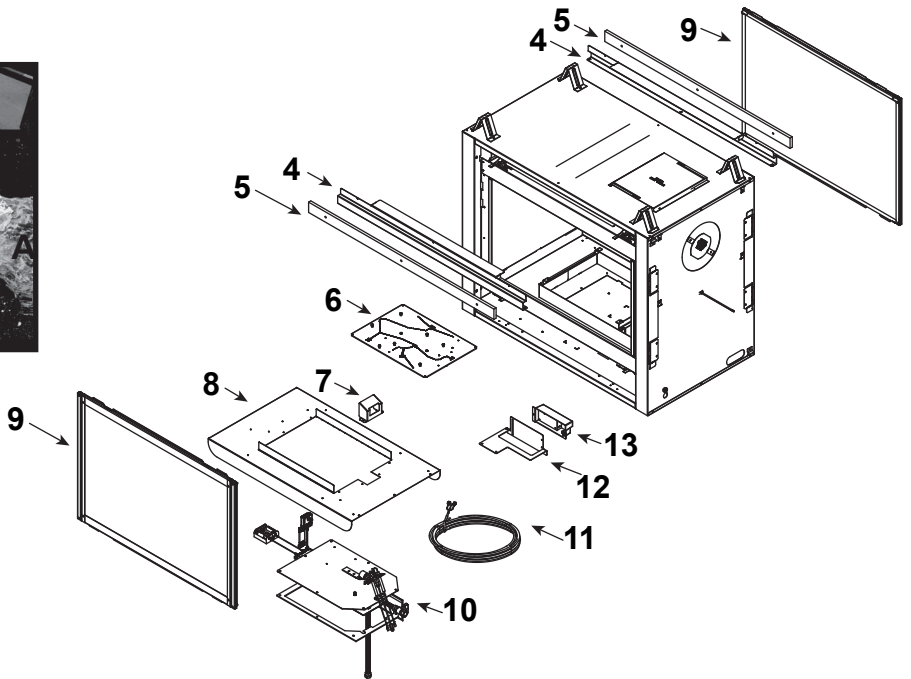

Log Set Assembly

IMPORTANT: THIS IS DATED INFORMATION. Parts must be ordered from a dealer or distributor. **Hearth and Home Technologies does not sell directly to consumers.** Provide model number and serial number when requesting service parts from your dealer or distributor.

Stocked at Depot

ITEM	DESCRIPTION	COMMENTS	PART NUMBER	
	Log Set Assembly		LOGS-2129	Y
A	Log A	Pre 5/15/16, Must order complete assembly	SRV2129-701	
B	Log B		SRV2129-703	
C	Log C		SRV2129-702	
D	Log D		SRV2129-706	
1	Log 1		SRV2129-704	
2	Log 2		SRV2129-705	
3	Log 3		SRV2129-707	
4	Sheetrock Ledge		2128-118	
5	Non-Comb	Qty 2 req	2130-196	
6	Burner NG, LP		2128-007	Y
7	Pilot Shield		2128-124	
8	Base Pan		2132-115	
9	Glass Door Assembly	Qty 2 req	GLA-6TROC	Y
10	Valve Assembly		Refer to valve page	
11	Thermostat Wire		SRV2118-170	Y
12	Junction Box Bracket		2128-128	
13	Junction Box		SRV4021-013	Y
	Refractory Left		SRV2129-017	
	Refractory Right		SRV2129-016	
	Surround Overlay (contains overlay for top, bottom and sides)		SRV2128-FACE