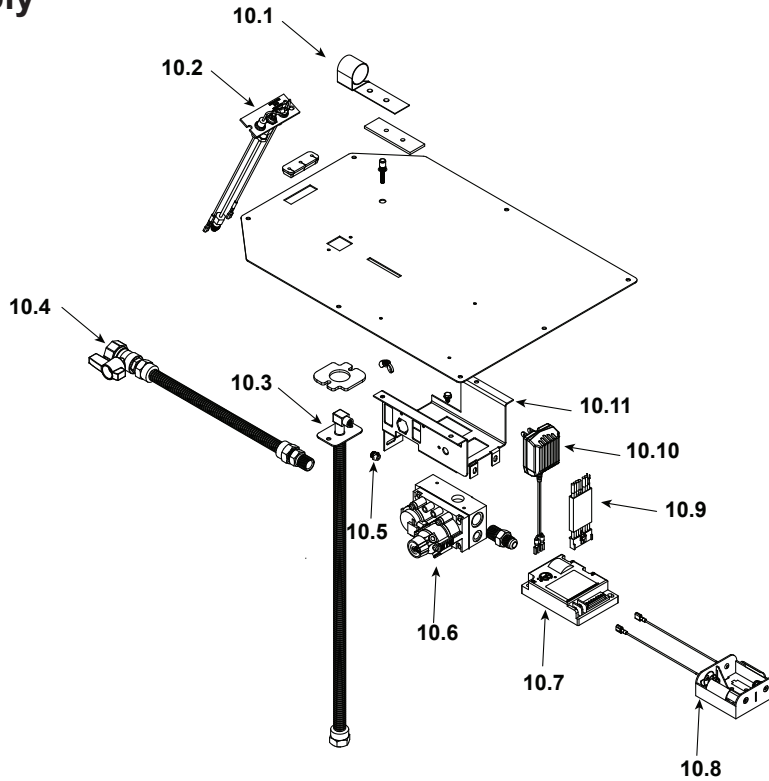

#10 Valve Assembly

IMPORTANT: THIS IS DATED INFORMATION. Parts must be ordered from a dealer or distributor. **Hearth and Home Technologies does not sell directly to consumers.** Provide model number and serial number when requesting service parts from your dealer or distributor.

Stocked at Depot

ITEM	DESCRIPTION	COMMENTS	PART NUMBER	
10.1	Shutter Bracket Assembly		2118-121	Y
10.2	Pilot Assembly NG		2208-012	Y
	Pilot Assembly LP		2208-013	Y
10.3	Flexible Gas Connector		530-302A	Y
10.4	Flex Ball Valve Assembly		SRV302-320	Y
10.5	Orifice NG (#32C)		SRV582-832	Y
	Orifice LP (#50C)		582-850	Y
10.6	Valve NG		750-500	Y
	Valve LP		750-501	Y
10.7	Module		SRV593-592	Y
10.8	Battery Pack		SRV593-594	Y
10.9	Module Wire Assembly		SRV593-590	Y
10.10	3 Volt Transformer		SRV593-593	Y
10.11	Valve Bracket		2118-104	
	3-Hole Grommet		SRV2118-420	

Additional service part numbers appear on following page.