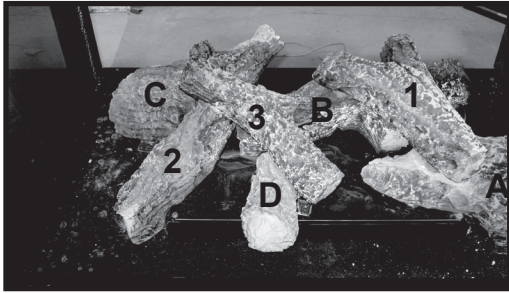

Log Set Assembly

IMPORTANT: THIS IS DATED INFORMATION. Parts must be ordered from a dealer or distributor. **Hearth and Home Technologies does not sell directly to consumers.** Provide model number and serial number when requesting service parts from your dealer or distributor.

Stocked at Depot

ITEM	DESCRIPTION	COMMENTS	PART NUMBER	
	Log Set Assembly		LOGS-2129	Y
A	Log A	Pre 5/15/16, Must order complete assembly	SRV2129-701	
B	Log B		SRV2129-703	
C	Log C		SRV2129-702	
D	Log D		SRV2129-706	
1	Log 1		SRV2129-704	
2	Log 2		SRV2129-705	
3	Log 3		SRV2129-707	
4	Sheetrock Ledge		2128-118	
5	Non-Comb	Qty 2 req	2130-196	
6	Burner NG, LP		2128-007	Y
7	Pilot Shield		2128-124	
8	Base Pan		2132-115	
9	Glass Door Assembly	Qty 2 req	GLA-6TROC	Y
10	Valve Assembly		Refer to valve page	
11	Thermostat Wire		SRV2118-170	Y
12	Junction Box Bracket		2128-128	
13	Junction Box		SRV4021-013	Y
	Refractory Left		SRV2129-017	
	Refractory Right		SRV2129-016	
	Surround Overlay (contains overlay for top, bottom and sides)		SRV2128-FACE