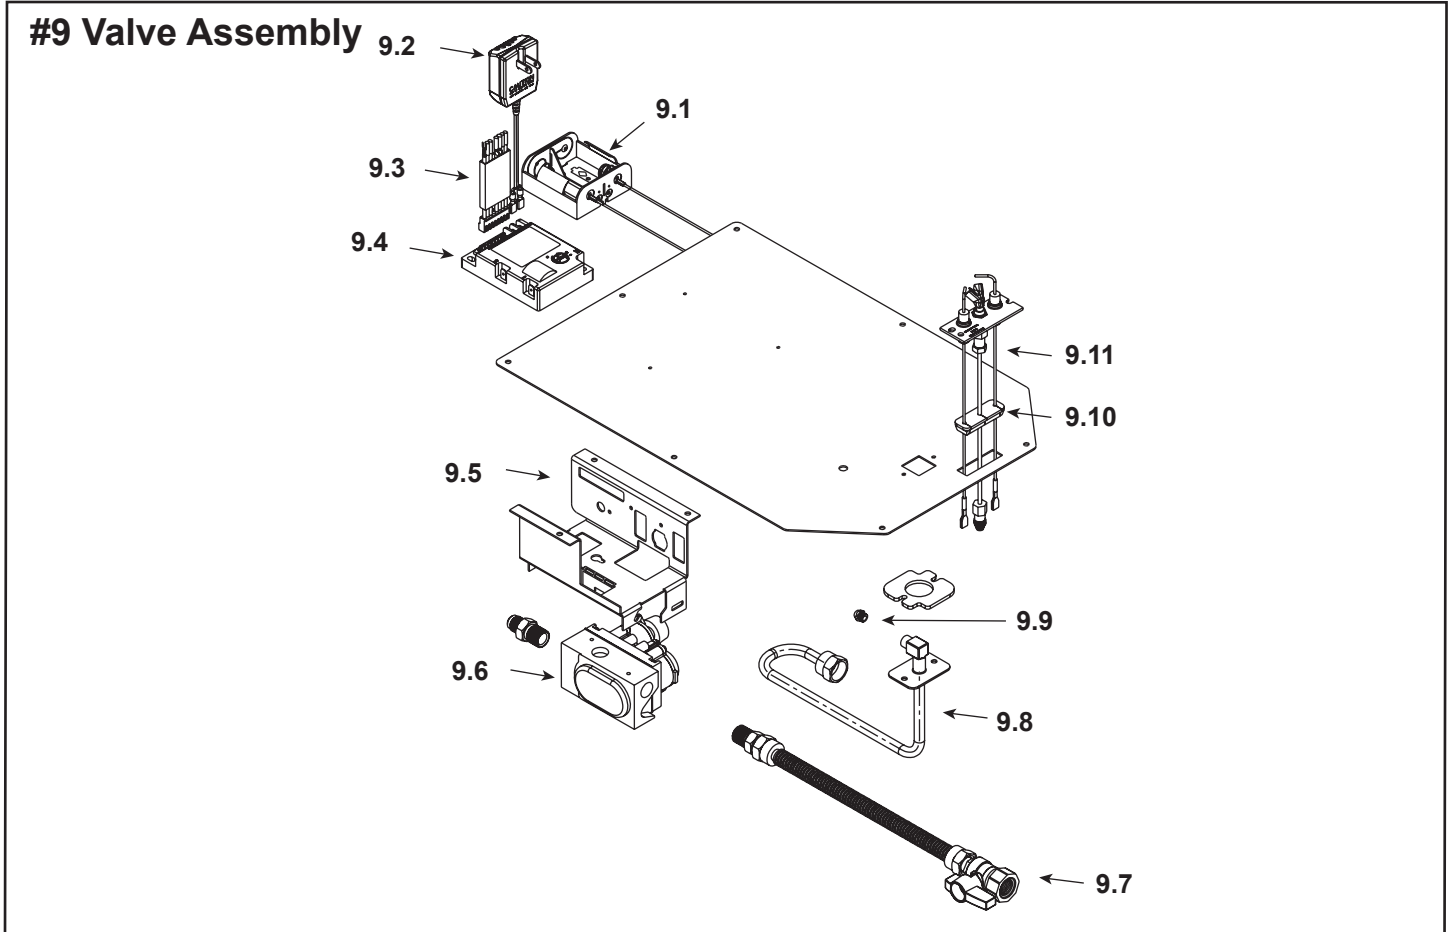

**Stocked at Depot**

ITEM	DESCRIPTION	COMMENTS	PART NUMBER	
	Log Set Assembly		LOGS-2127	Y
1	Log 1	Pre 5/15/16, Must order complete assembly	SRV2126-800	
2	Log 2		SRV2126-801	
3	Log 3		SRV2126-802	
4	Sheetrock Ledge		2126-118	
5	Refractory	Qty 2 req	2126-117	
6	Burner NG, Propane		2126-007	Y
7	Base Pan		2126-115	
8	Glass Door Assembly		GLA-550TR	Y
9	Valve Assembly		Refer to valve page	
10	Junction Box		SRV4021-013	Y
11	Junction Box Bracket		2128-128	
12	Pilot Shield		2126-124	