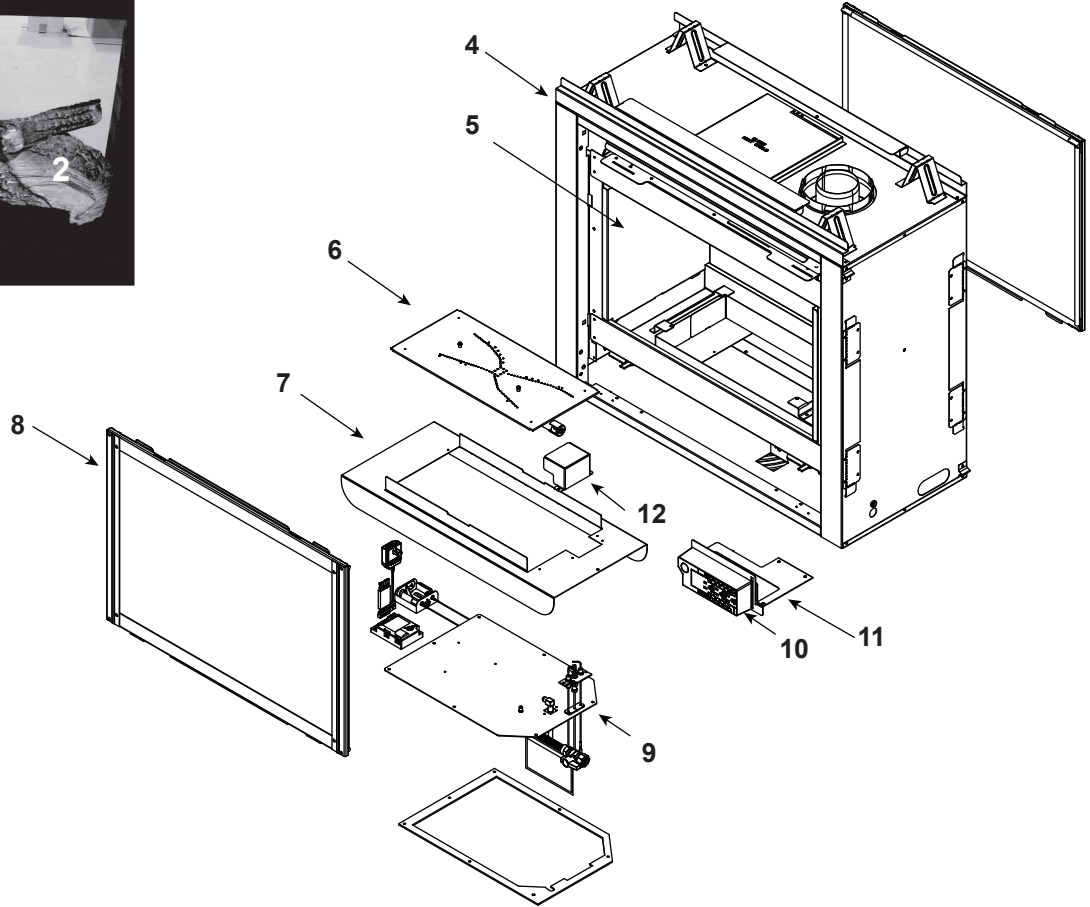

Log Set Assembly

IMPORTANT: THIS IS DATED INFORMATION. Parts must be ordered from a dealer or distributor. **Hearth and Home Technologies does not sell directly to consumers.** Provide model number and serial number when requesting service parts from your dealer or distributor.

Stocked at Depot

ITEM	DESCRIPTION	COMMENTS	PART NUMBER	
	Log Set Assembly		LOGS-2127	Y
1	Log 1	Pre 5/15/16, Must order complete assembly	SRV2126-800	
2	Log 2		SRV2126-801	
3	Log 3		SRV2126-802	
4	Sheetrock Ledge		2126-118	
5	Refractory	Qty 2 req	2126-117	
6	Burner NG, Propane		2126-007	Y
7	Base Pan		2126-115	
8	Glass Door Assembly		GLA-550TR	Y
9	Valve Assembly		Refer to valve page	
10	Junction Box		SRV4021-013	Y
11	Junction Box Bracket		2128-128	
12	Pilot Shield		2126-124