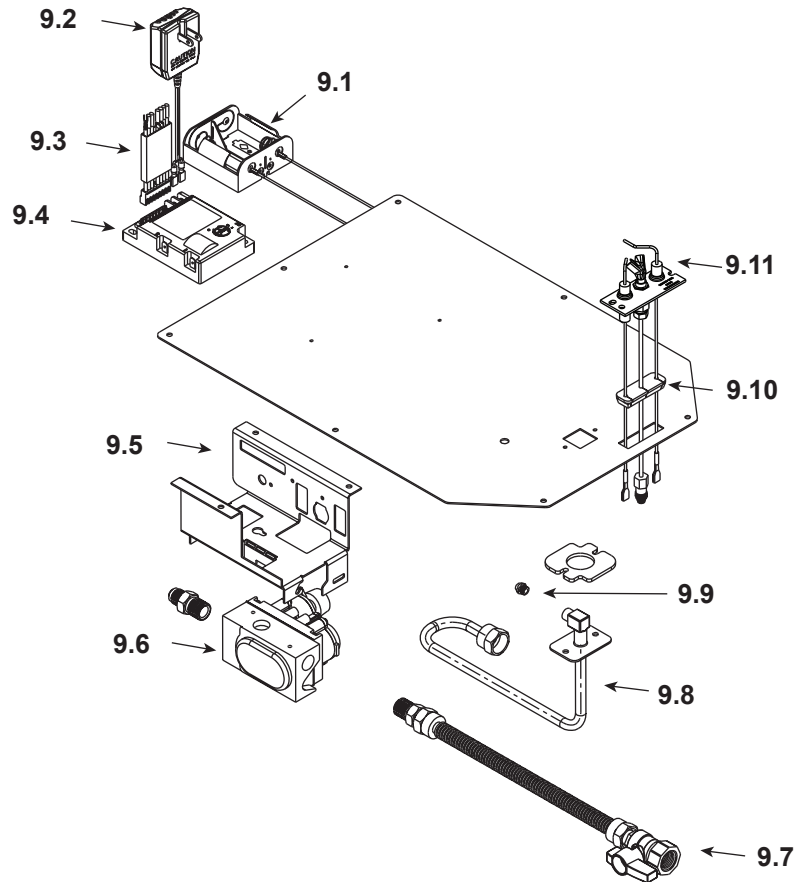

#9 Valve Assembly

IMPORTANT: THIS IS DATED INFORMATION. Parts must be ordered from a dealer or distributor. **Hearth and Home Technologies does not sell directly to consumers.** Provide model number and serial number when requesting service parts from your dealer or distributor.

**Stocked
at Depot**

ITEM	DESCRIPTION	COMMENTS	PART NUMBER	Stocked at Depot
9.1	Battery Pack		SRV593-594	Y
9.2	3 Volt Transformer		SRV593-593	Y
9.3	Module Wire Assembly		SRV593-590	Y
9.4	Module		SRV593-592	Y
9.5	Valve Bracket		2118-104	
9.6	Valve NG		750-500	Y
	Valve Propane		SRV593-501	Y
9.7	Flex Ball Valve Assembly		SRV302-320	Y
9.8	Flexible Gas Connector		530-302A	Y
9.9	Orifice NG (#44C)		582-844	Y
	Orifice Propane (#55C)		582-855	Y
9.10	3-hole Grommet		SRV2118-420	
9.11	Pilot Assembly NG		2457-020	Y
	Pilot Assembly Propane	Convert 2457-020 w/SRV593-527		Y

Additional service part numbers appear on following page.