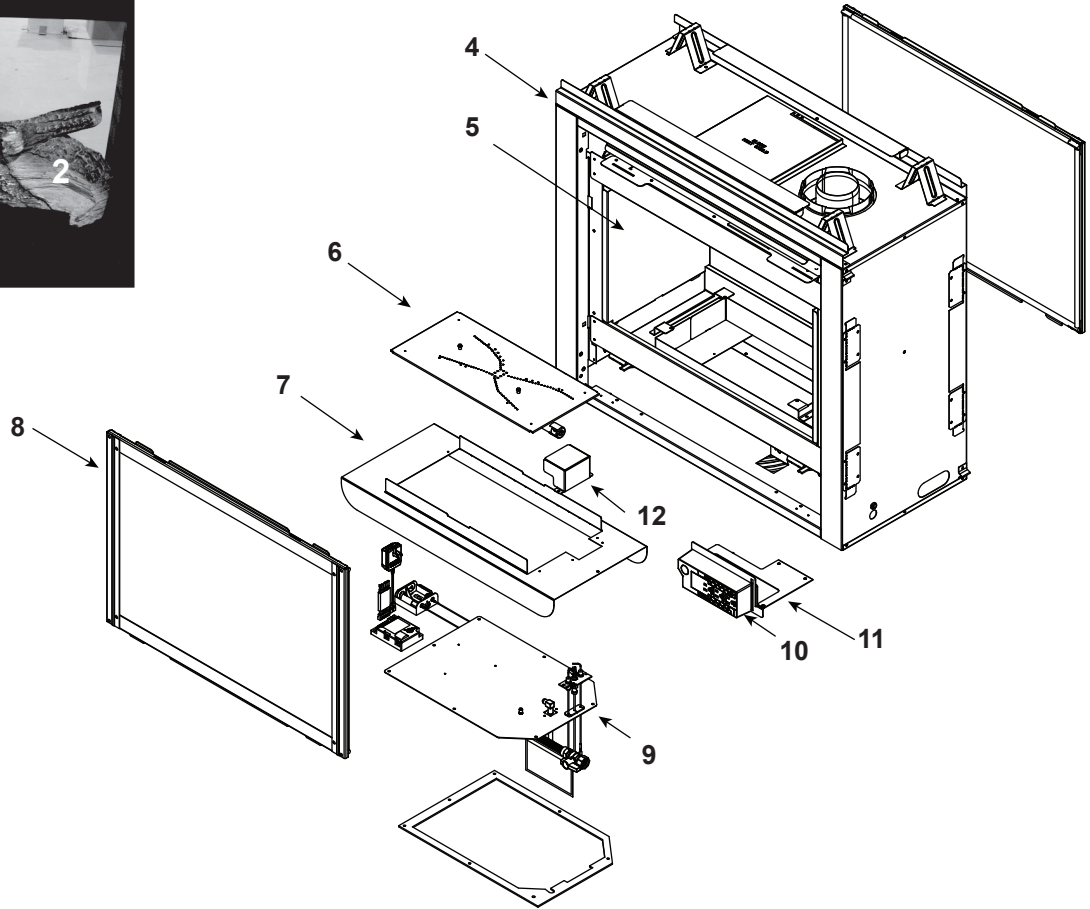

Log Set Assembly

IMPORTANT: THIS IS DATED INFORMATION. Parts must be ordered from a dealer or distributor. **Hearth and Home Technologies does not sell directly to consumers.** Provide model number and serial number when requesting service parts from your dealer or distributor.

Stocked at Depot

ITEM	DESCRIPTION	COMMENTS	PART NUMBER	
	Log Set Assembly		LOGS-2127	Y
1	Log 1	Pre 5/15/16, Must order complete assembly	SRV2126-800	
2	Log 2		SRV2126-801	
3	Log 3		SRV2126-802	
4	Sheetrock Ledge		2126-118	
5	Refractory	Qty 2 req	2126-117	
6	Burner NG, Propane		2126-007	Y
7	Base Pan		2126-115	
8	Glass Door Assembly		GLA-550TR	Y
9	Valve Assembly		Refer to valve page	
10	Junction Box		SRV4021-013	Y
11	Junction Box Bracket		2128-128	
12	Pilot Shield		2126-124