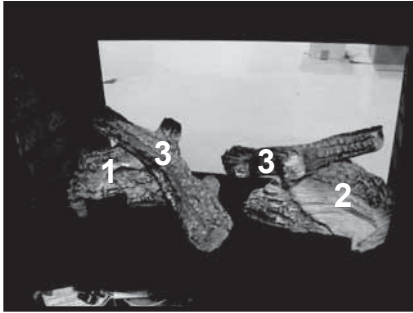

Log Set Assembly

IMPORTANT: THIS IS DATED INFORMATION. Parts must be ordered from a dealer or distributor. **Hearth and Home Technologies does not sell directly to consumers.** Provide model number and serial number when requesting service parts from your dealer or distributor.

Stocked at Depot

ITEM	DESCRIPTION	COMMENTS	PART NUMBER	
	Log Set Assembly		LOGS-2127	Y
1	Log 1	Pre 5/15/16, Must order complete assembly	SRV2126-800	
2	Log 2		SRV2126-801	
3	Log 3		SRV2126-802	
4	Sheetrock Ledge		2126-118	
5	Refractory	Qty 2 req	2126-117	
6	Burner NG, Propane		2126-007	Y
7	Base Pan		2126-115	
8	Glass Door Assembly		GLA-550TR	Y
9	Valve Assembly		Refer to valve page	
10	Junction Box		SRV4021-013	Y
11	Junction Box Bracket		2128-128	
12	Pilot Shield		2126-124