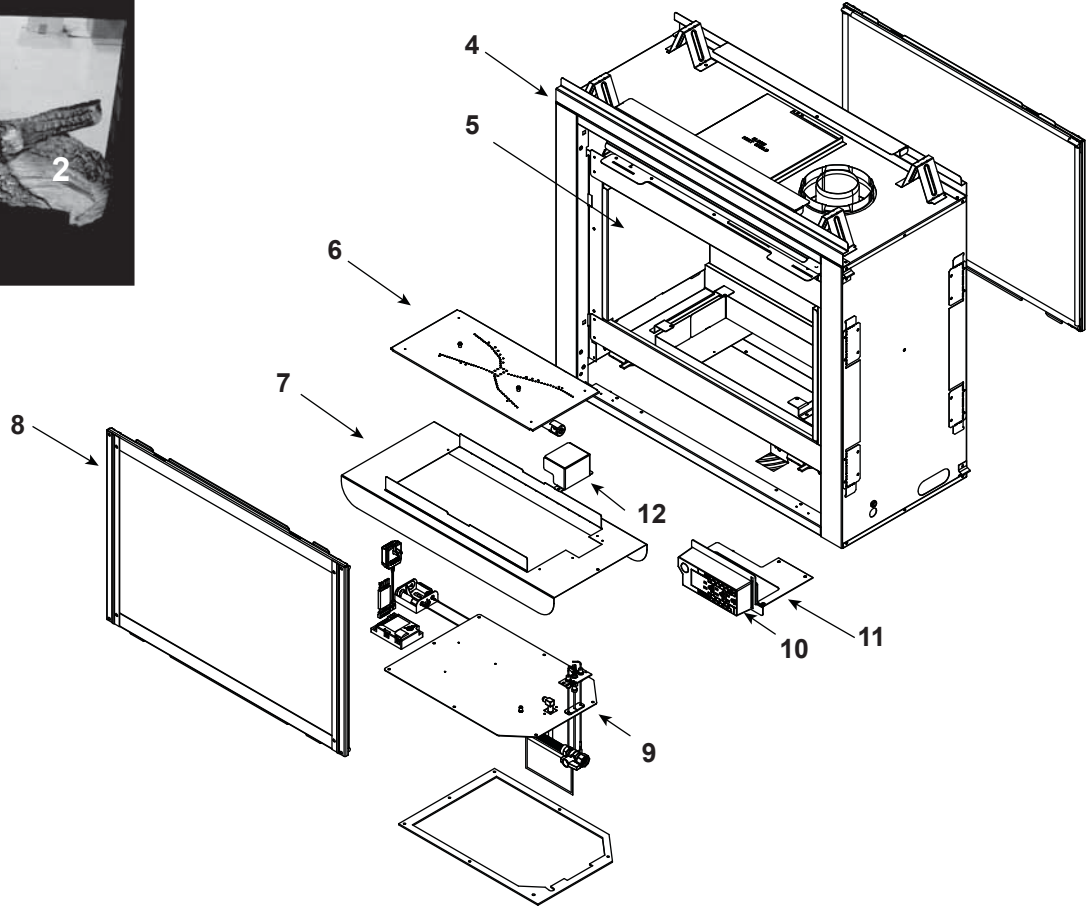

Log Set Assembly

IMPORTANT: THIS IS DATED INFORMATION. Parts must be ordered from a dealer or distributor. **Hearth and Home Technologies does not sell directly to consumers.** Provide model number and serial number when requesting service parts from your dealer or distributor.

Stocked at Depot

ITEM	DESCRIPTION	COMMENTS	PART NUMBER	
	Log Set Assembly		LOGS-2127	Y
1	Log 1	Pre 5/15/16, Must order complete assembly	SRV2126-800	
2	Log 2		SRV2126-801	
3	Log 3		SRV2126-802	
4	Sheetrock Ledge		2126-118	
5	Refractory	Qty 2 req	2126-117	
6	Burner NG, Propane		2126-007	Y
7	Base Pan		2126-115	
8	Glass Door Assembly		GLA-550TR	Y
9	Valve Assembly		Refer to valve page	
10	Junction Box		SRV4021-013	Y
11	Junction Box Bracket		2128-128	
12	Pilot Shield		2126-124