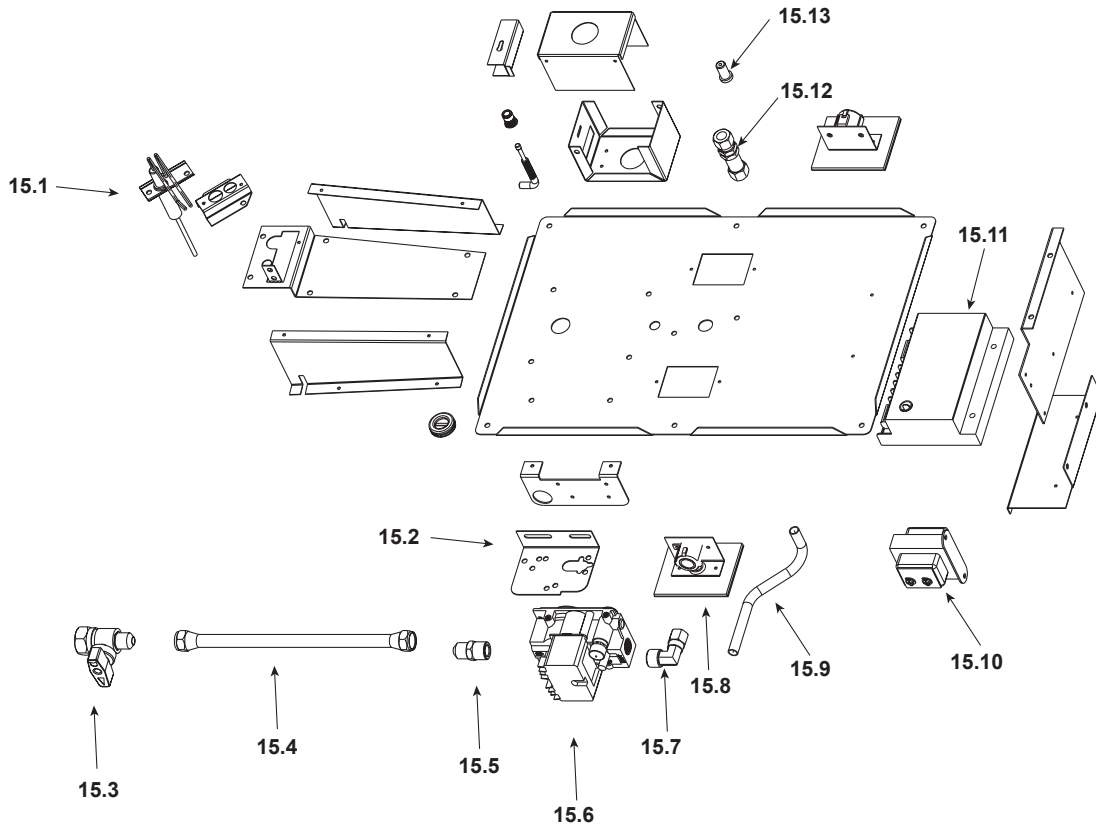

#15 Valve Assembly

IMPORTANT: THIS IS DATED INFORMATION. Parts must be ordered from a dealer or distributor. **Hearth and Home Technologies does not sell directly to consumers.** Provide model number and serial number when requesting service parts from your dealer or distributor.

**Stocked
at Depot**

ITEM	DESCRIPTION	COMMENTS	PART NUMBER	
15.1	Ignitor		26541	Y
15.2	Valve Bracket		31824	
15.3	ON/OFF Valve		SRV15697	Y
15.4	Flex Line		SRV302-320	Y
15.5	Brass Connector - Male - Flex	Pkg of 5	303-315/5	Y
16	Valve, NG		SRV462-500B	Y
	Valve, LP		SRV462-501B	Y
15.7	Brass Elbow		SRV17524	
15.8	Light Assembly	No longer available	33611	
15.9	Burner Supply Tube		33619	Y
15.10	Transformer		SRV20947	Y
15.11	Ignition Control Box		SRV15695	Y
15.12	Bulkhead	No longer available	SRV13405	
15.13	Burner Orifice (.115) - NG		SRV26617	Y
	Burner Orifice (.067) - LP		SRV17812	Y

Additional Service parts on following page.