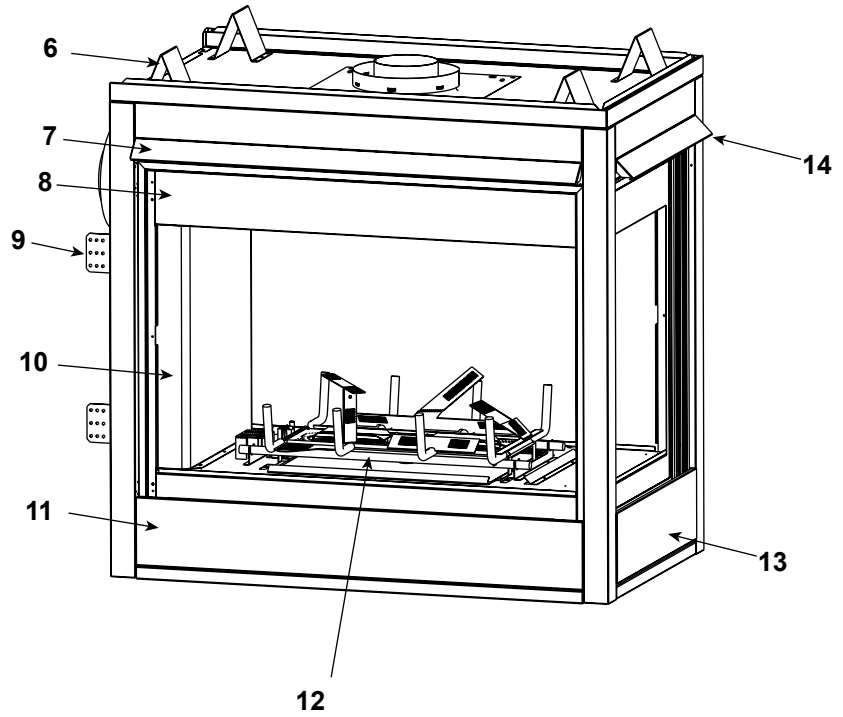

Log Set Assembly

IMPORTANT: THIS IS DATED INFORMATION. Parts must be ordered from a dealer or distributor. **Hearth and Home Technologies does not sell directly to consumers.** Provide model number and serial number when requesting service parts from your dealer or distributor.

**Stocked
at Depot**

ITEM	DESCRIPTION	COMMENTS	PART NUMBER	
	Log/Grate Assembly		35595	Y
	Log Assembly		35596	Y
1	Log		SRV33782	
2	Log		SRV33785	
3	Log		SRV35590	
4	Log		SRV35591	
5	Log		SRV35592	
6	Standoff	Qty 4 req	SRV4044-111	
7	Long Hood	Pre 03/04	27658	
		Post 03/04	SRV29575	
8	Front Panel (overlay only)	Qty 2 req	27655	
9	Nailing Flanges	Qty 4 req	31190	
10	End Refractory	No longer available	35367	
		No longer available	4002-071	
11	Control Access Door Assembly		25893	
12	Grate		35594	
13	Lower Side Face	No longer available	25913	
14	Hood, Small End	No longer available	27659