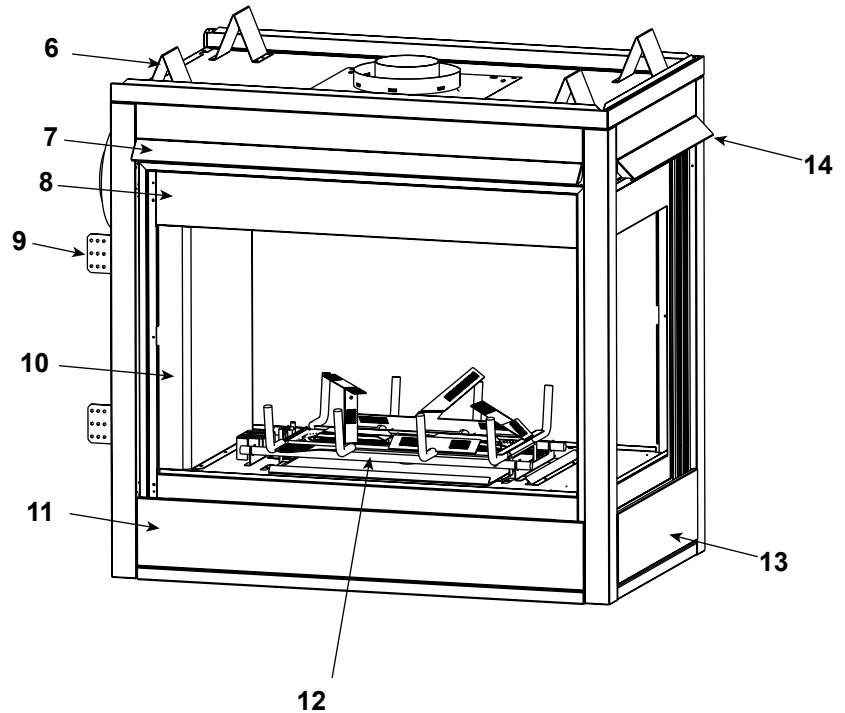

Log Set Assembly

IMPORTANT: THIS IS DATED INFORMATION. Parts must be ordered from a dealer or distributor. **Hearth and Home Technologies does not sell directly to consumers.** Provide model number and serial number when requesting service parts from your dealer or distributor.

Stocked at Depot

ITEM	DESCRIPTION	COMMENTS	PART NUMBER	Stocked at Depot
	Log/Grate Assembly		35595	Y
	Log Assembly		35596	Y
1	Log		SRV33782	
2	Log		SRV33785	
3	Log		SRV35590	
4	Log		SRV35591	
5	Log		SRV35592	
6	Standoff	Qty 4 req	SRV4044-111	
7	Long Hood	Pre 03/04	27658	
		Post 03/04	SRV29575	
8	Front Panel (overlay only)	Qty 2 req	27655	
9	Nailing Flanges	Qty 4 req	31190	
10	End Refractory	No longer available	35367	
		No longer available	4002-071	
11	Control Access Door Assembly		25893	
12	Grate		35594	
13	Lower Side Face	No longer available	25913	
14	Hood, Small End	No longer available	27659