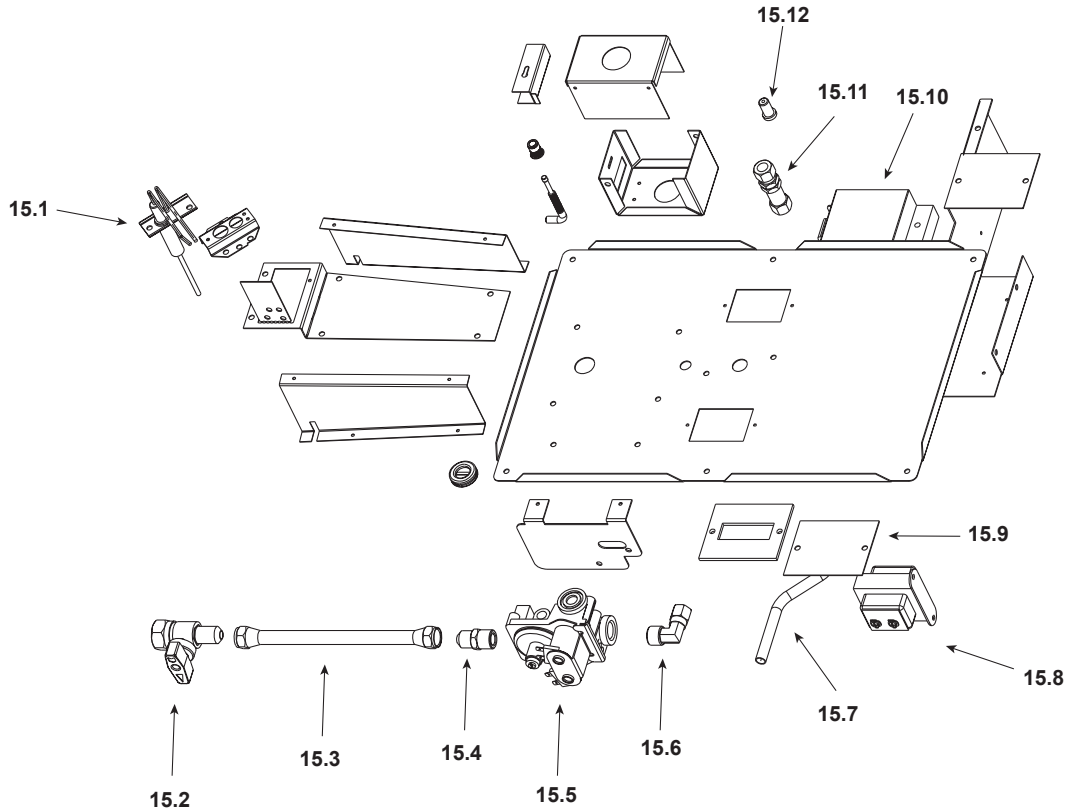

#15 Valve Assembly

IMPORTANT: THIS IS DATED INFORMATION. Parts must be ordered from a dealer or distributor. **Hearth and Home Technologies does not sell directly to consumers.** Provide model number and serial number when requesting service parts from your dealer or distributor.

Stocked at Depot

ITEM	DESCRIPTION	COMMENTS	PART NUMBER	
15.1	Ignitor		26541	Y
15.2	ON/OFF Valve		SRV15697	Y
15.3	Flex Line		SRV302-320	Y
15.4	Brass Connector - Male - Flex	Pkg of 5	303-315/5	Y
16	Valve, NG		SRV462-500B	Y
	Valve, LP		SRV462-501B	Y
15.6	Brass Elbow		SRV17524	
15.7	Burner Supply Tube		33619	Y
15.8	Transformer		SRV20947	Y
15.9	Light Plate Solid	No longer available	33927	
15.10	Ignition Control Box		SRV15695	Y
15.11	Bulkhead	No longer available	SRV13405	
15.12	Burner Orifice (.115) - NG		SRV26617	Y
	Burner Orifice (.067) - LP		SRV17812	Y

Additional Service parts on following page.