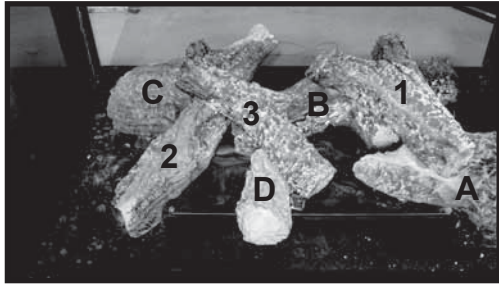

Log Set Assembly

IMPORTANT: THIS IS DATED INFORMATION. Parts must be ordered from a dealer or distributor. **Hearth and Home Technologies does not sell directly to consumers.** Provide model number and serial number when requesting service parts from your dealer or distributor.

Stocked at Depot

ITEM	DESCRIPTION	COMMENTS	PART NUMBER	
	Log Set Assembly		LOGS-2129	Y
A	Log A	Pre 5/15/16, Must order complete assembly	SRV2129-701	
B	Log B		SRV2129-703	
C	Log C		SRV2129-702	
D	Log D		SRV2129-706	
1	Log 1		SRV2129-704	
2	Log 2		SRV2129-705	
3	Log 3		SRV2129-707	
4	Sheetrock Ledge (side)		2130-118	
5	Non-Comb, Long	Qty 2 req	2130-199	
6	Burner NG, LP		2128-007	Y
7	Pilot Shield		2128-124	
8	Base Pan		2132-115	
9	Glass Door Assembly (Side)		GLA-6TROC	Y
10	Valve Assembly		Refer to valve page	
11	Thermostat Wire		2118-170	Y
12	Junction Box		SRV4021-013	Y
13	Junction Box Bracket		2128-128	
14	Glass Door Assembly (End)		GLA-2130	Y
15	Non-Comb, Short		2130-197	
16	Sheetrock Ledge (End)		2130-126	
	Surround Overlay (contains overlay for top, bottom and sides)		SRV2130-FACE	
	Refractory Panel		SRV2129-016	