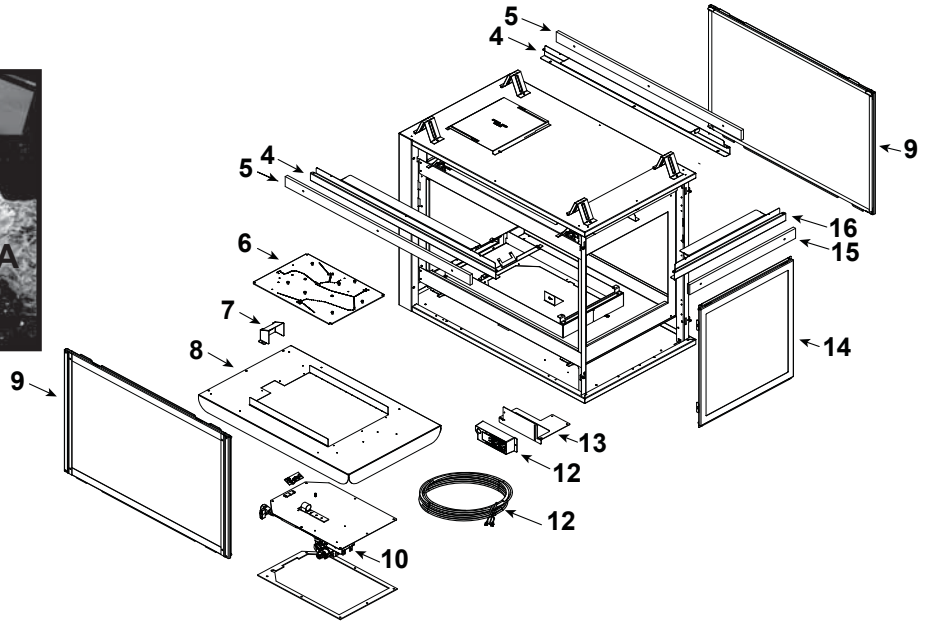

Log Set Assembly

IMPORTANT: THIS IS DATED INFORMATION. Parts must be ordered from a dealer or distributor. **Hearth and Home Technologies does not sell directly to consumers.** Provide model number and serial number when requesting service parts from your dealer or distributor.

Stocked at Depot

ITEM	DESCRIPTION	COMMENTS	PART NUMBER	
	Log Set Assembly		LOGS-2129	Y
A	Log A	Pre 5/15/16, Must order complete assembly	SRV2129-701	
B	Log B		SRV2129-703	
C	Log C		SRV2129-702	
D	Log D		SRV2129-706	
1	Log 1		SRV2129-704	
2	Log 2		SRV2129-705	
3	Log 3		SRV2129-707	
4	Sheetrock Ledge (side)		2130-118	
5	Non-Comb, Long	Qty 2 req	2130-199	
6	Burner NG, LP		2128-007	Y
7	Pilot Shield		2128-124	
8	Base Pan		2132-115	
9	Glass Door Assembly (Side)		GLA-6TROC	Y
10	Valve Assembly		Refer to valve page	
11	Thermostat Wire		2118-170	Y
12	Junction Box		SRV4021-013	Y
13	Junction Box Bracket		2128-128	
14	Glass Door Assembly (End)		GLA-2130	Y
15	Non-Comb, Short		2130-197	
16	Sheetrock Ledge (End)		2130-126	
	Surround Overlay (contains overlay for top, bottom and sides)		SRV2130-FACE	
	Refractory Panel		SRV2129-016