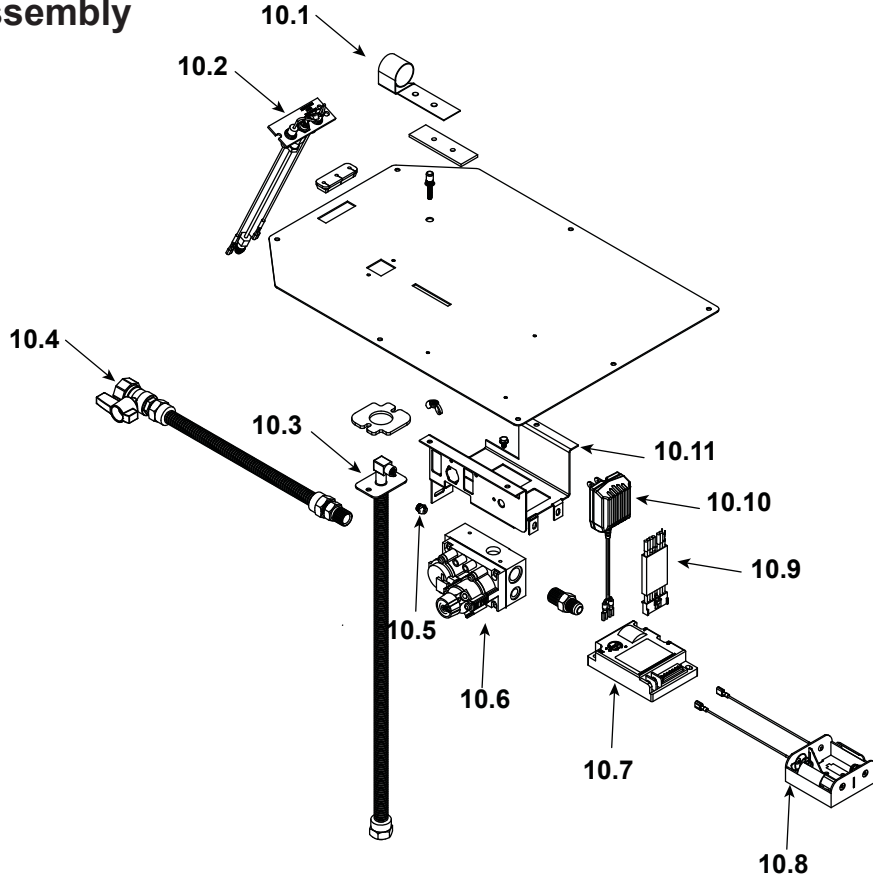

#10 Valve Assembly

IMPORTANT: THIS IS DATED INFORMATION. Parts must be ordered from a dealer or distributor. **Hearth and Home Technologies** does not sell directly to consumers. Provide model number and serial number when requesting service parts from your dealer or distributor.

Stocked at Depot

ITEM	DESCRIPTION	COMMENTS	PART NUMBER	
10.1	Shutter Bracket Assembly		2118-121	Y
10.2	Pilot Assembly NG		2208-012	Y
	Pilot Assembly LP		2208-013	Y
10.3	Flexible Gas Connector		530-302A	Y
10.4	Flex Ball Valve Assembly		SRV302-320	Y
10.5	Orifice NG (#32C)		SRV582-832	Y
	Orifice LP (#50C)		582-850	Y
10.6	Valve NG		750-500	Y
	Valve LP		750-501	Y
10.7	Module		593-592	Y
10.8	Battery Pack		SRV593-594	Y
10.9	Module Wire Assembly		SRV593-590	Y
10.10	3 Volt Transformer		SRV593-593	Y
10.11	Valve Bracket		2118-104	
	3-Hole Grommet		SRV2118-420	

Additional service part numbers appear on following page.