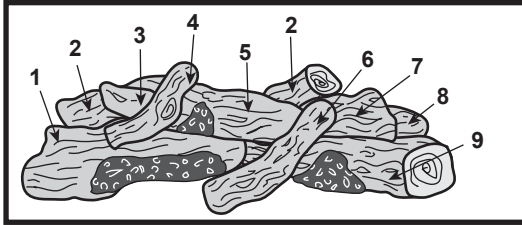

Log Set Assembly

IMPORTANT: THIS IS DATED INFORMATION. Parts must be ordered from a dealer or distributor. **Hearth and Home Technologies does not sell directly to consumers.** Provide model number and serial number when requesting service parts from your dealer or distributor.

Stocked at Depot

ITEM	DESCRIPTION	COMMENTS	PART NUMBER	
	Log/Grate Assembly		27793	Y
	Log Assembly		27794	Y
1	Front Bottom Left Log		SRV26623	
2	Rear Top Logs	Qty 2 req	SRV26627	
3	Back Left Log		SRV26621	
4	Front Top Left Log	No longer available	SRV17229	
5	Middle Log		SRV26620	
6	Front Middle Log		SRV26626	
7	Middle Right Log		SRV26625	
8	Back Right Log		SRV26622	
9	Front Bottom Right Log		SRV26624	
10	Top Standoff	Qty 4 req	SRV4044-111	
11	End Top Right Face	No longer available	28112	
12	End Upper Face	No longer available	27656	
13	End Screen Assembly		29693	Y
14	End Glass Assembly	Tempered	SRV4002-045	Y
		No longer available	SRV4002-062	
15	End Lower Face	No longer available	25913	
16	End Bottom Face	No longer available	25914	
17	Front Bottom Face	No longer available	25916	
18	Front Control Access Door Assembly		25893	
19	Front Screen Assembly	Qty 2 req	26161	Y
20	Grate		26249	
21	Front Glass Assembly	Qty 2 req	4002-053	Y
22	End Refractory	No longer available	25835	
23	Front Upper Face - Overlay only	Qty 2 req	27655	
24	Front Top Face	No longer available	27651	