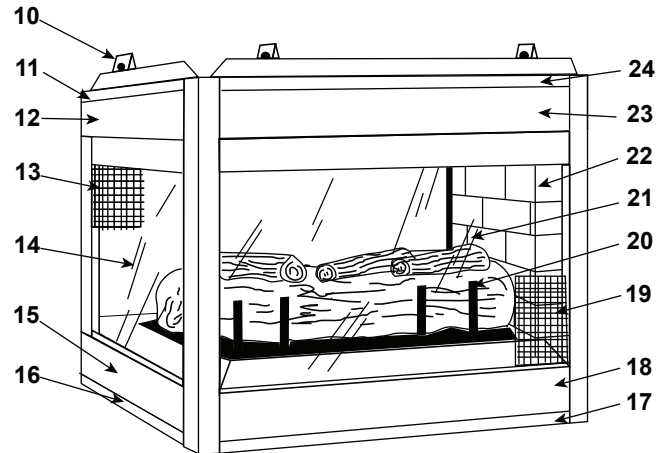

Log Set Assembly

IMPORTANT: THIS IS DATED INFORMATION. Parts must be ordered from a dealer or distributor. **Hearth and Home Technologies does not sell directly to consumers.** Provide model number and serial number when requesting service parts from your dealer or distributor.

Stocked at Depot

ITEM	DESCRIPTION	COMMENTS	PART NUMBER	
	Log/Grate Assembly		27793	Y
	Log Assembly		27794	Y
1	Front Bottom Left Log		SRV26623	
2	Rear Top Logs	Qty 2 req	SRV26627	
3	Back Left Log		SRV26621	
4	Front Top Left Log	No longer available	SRV17229	
5	Middle Log		SRV26620	
6	Front Middle Log		SRV26626	
7	Middle Right Log		SRV26625	
8	Back Right Log		SRV26622	
9	Front Bottom Right Log		SRV26624	
10	Top Standoff	Qty 4 req	SRV4044-111	
11	End Top Right Face	No longer available	28112	
12	End Upper Face	No longer available	27656	
13	End Screen Assembly		29693	Y
14	End Glass Assembly	Tempered	SRV4002-045	Y
		No longer available	SRV4002-062	
15	End Lower Face	No longer available	25913	
16	End Bottom Face	No longer available	25914	
17	Front Bottom Face	No longer available	25916	
18	Front Control Access Door Assembly		25893	
19	Front Screen Assembly	Qty 2 req	26161	Y
20	Grate		26249	
21	Front Glass Assembly	Qty 2 req	4002-053	Y
22	End Refractory	No longer available	25835	
23	Front Upper Face - Overlay only	Qty 2 req	27655	
24	Front Top Face	No longer available	27651