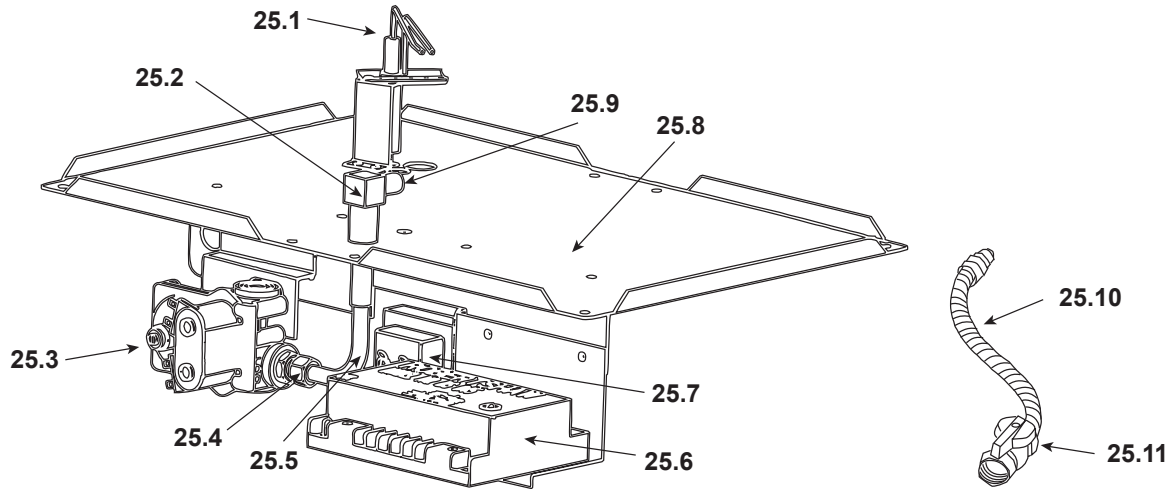

#25 Valve Assembly

IMPORTANT: THIS IS DATED INFORMATION. Parts must be ordered from a dealer or distributor. **Hearth and Home Technologies does not sell directly to consumers.** Provide model number and serial number when requesting service parts from your dealer or distributor.

Stocked at Depot

ITEM	DESCRIPTION	COMMENTS	PART NUMBER	
25.1	Ignitor	Pre 32/97	26541	Y
		Post 32/97	28048	Y
25.2	Bulkhead	No longer available	35403	
25	Valve, NG		SRV462-500B	Y
	Valve, LP		SRV462-501B	Y
25.4	Brass Connector - Male - Valve/Tube		13425	
25.5	Burner Supply Tube	No longer available	27901	
25.6	Ignitor Control Box		SRV15695	Y
25.7	Transformer		SRV20947	Y
25.8	Burner Pan Assembly		25847	Y
25.9	Burner Orifice (.115) - NG		SRV26617	Y
	Burner Orifice (.067) - LP		SRV17812	Y
25.10	ON/OFF Valve		SRV15697	Y
25.11	Flex Line		SRV302-320	Y

Additional service part numbers appear on following page.