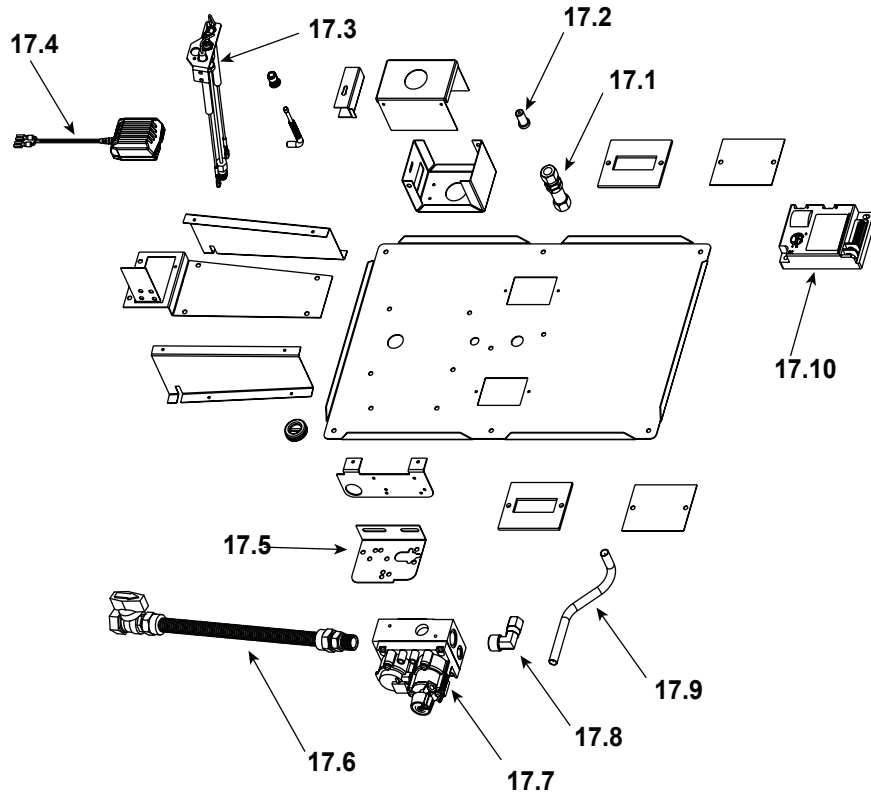

#17 Valve Assembly

IMPORTANT: THIS IS DATED INFORMATION. Parts must be ordered from a dealer or distributor. **Hearth and Home Technologies does not sell directly to consumers.** Provide model number and serial number when requesting service parts from your dealer or distributor.

**Stocked
at Depot**

ITEM	DESCRIPTION	COMMENTS	PART NUMBER	
17.1	Bulkhead	No longer available	SRV13405	
17.2	Burner Orifice, NG		SRV26617	Y
	Burner Orifice, LP		SRV18678	Y
17.3	Pilot Assembly , NG	Pre GA1548727	4021-584	Y
		Post GA1548727	4021-324	Y
	Pilot Assembly, LP		4021-325	Y
17.4	Transformer		SRV593-593	Y
17.5	Valve Bracket		31824	
17.6	Flex Ball valve Assembly		SRV302-320	Y
17.7	Valve , NG		750-500	Y
	Valve, LP		750-501	Y
17.8	Brass Elbow		SRV17524	
17.9	Burner Supply Tube	Post GA1548727	33619	Y
17.10	Control Module		SRV593-592	Y

Additional service part numbers appear on following page.