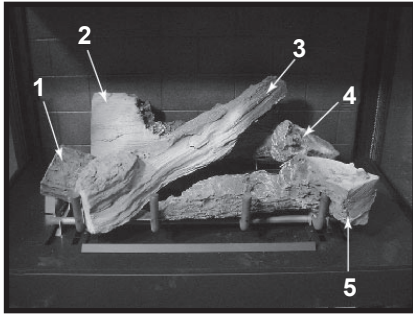

Log Set Assembly

IMPORTANT: THIS IS DATED INFORMATION. Parts must be ordered from a dealer or distributor. **Hearth and Home Technologies does not sell directly to consumers.** Provide model number and serial number when requesting service parts from your dealer or distributor.

Stocked at Depot

ITEM	DESCRIPTION	COMMENTS	PART NUMBER	
	Log/Grate Assembly		35595	Y
	Log Assembly		35596	Y
1	Log #1		SRV33785	
2	Log #2		SRV35592	
3	Log #3		SRV35590	
4	Log #4		SRV33782	
5	Log #5		SRV35591	
6	Top Standoff	Qty 4 req	SRV4044-11¹	
7	Upper Front Face	No longer available	27655	
8	End Refractory	No longer available	4002-071	
9	Front Glass Assembly		4002-053	Y
10	Grate Assembly		35594	
11	Front Screen Assembly		26161	Y
12	Lower Front Access Panel		25893	
13	End Lower Face	No longer available	25913	
14	Glass Assembly w/Top Retainer, End (also need *)		SRV4002-045	Y
	* End Glass Retainer (Bottom)		4002-043	Y
	End Glass Retainer (Top)		4002-044	Y
15	End Screen Assembly		29693	Y
16	End Upper Face	No longer available	27656