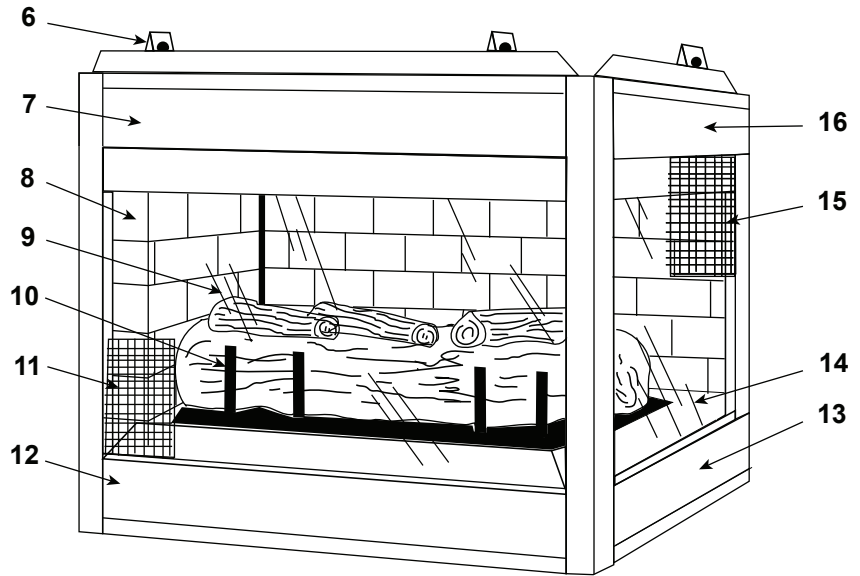

Log Set Assembly

IMPORTANT: THIS IS DATED INFORMATION. Parts must be ordered from a dealer or distributor. **Hearth and Home Technologies does not sell directly to consumers.** Provide model number and serial number when requesting service parts from your dealer or distributor.

Stocked at Depot

ITEM	DESCRIPTION	COMMENTS	PART NUMBER	
	Log/Grate Assembly		35595	Y
	Log Assembly		35596	Y
1	Log #1		SRV33785	
2	Log #2		SRV35592	
3	Log #3		SRV35590	
4	Log #4		SRV33782	
5	Log #5		SRV35591	
6	Top Standoff	Qty 4 req	SRV4044-11¹	
7	Upper Front Face	No longer available	27655	
8	End Refractory	No longer available	4002-071	
9	Front Glass Assembly		4002-053	Y
10	Grate Assembly		35594	
11	Front Screen Assembly		26161	Y
12	Lower Front Access Panel		25893	
13	End Lower Face	No longer available	25913	
14	Glass Assembly w/Top Retainer, End (also need *)		SRV4002-045	Y
	* End Glass Retainer (Bottom)		4002-043	Y
	End Glass Retainer (Top)		4002-044	Y
15	End Screen Assembly		29693	Y
16	End Upper Face	No longer available	27656