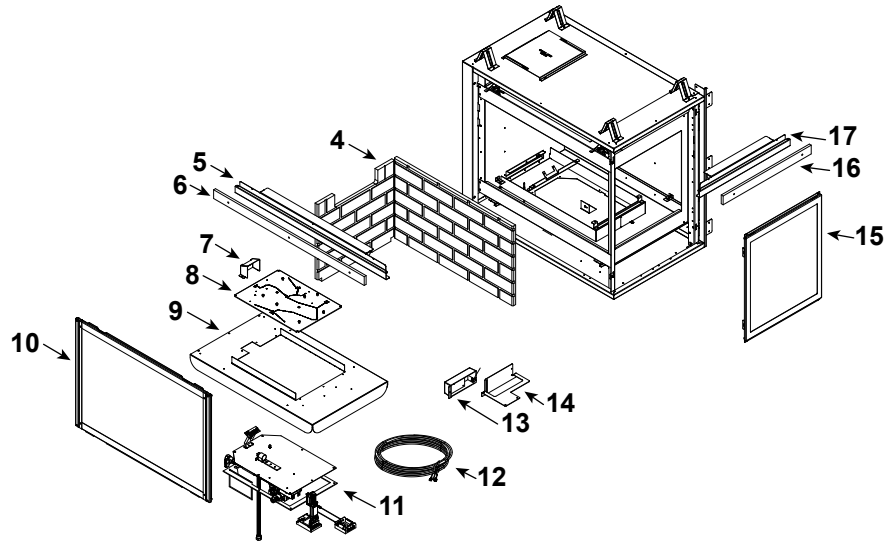

Log Set Assembly

IMPORTANT: THIS IS DATED INFORMATION. Parts must be ordered from a dealer or distributor. **Hearth and Home Technologies does not sell directly to consumers.** Provide model number and serial number when requesting service parts from your dealer or distributor.

Stocked at Depot

ITEM	DESCRIPTION	COMMENTS	PART NUMBER	
	Log Set Assembly		LOGS-2129	Y
A	Log A	Pre 5/15/16, Must order complete assembly	SRV2129-701	
B	Log B		SRV2129-703	
C	Log C		SRV2129-702	
D	Log D		SRV2129-706	
1	Log 1		SRV2129-704	
2	Log 2		SRV2129-705	
3	Log 3		SRV2129-707	
4	Corner Refractory		SRV2005-REF-COR	
5	Sheetrock Ledge (Side)		2130-118	
6	Non-Comb, Long		2130-199	
7	Pilot Shield		2128-124	
8	Burner NG, LP		2128-007	Y
9	Base Pan		2132-115	
10	Glass Door Assembly (Side)		GLA-6TROC	Y
11	Valve Assembly		Refer to valve page	
12	Thermostat Wire		SRV2118-170	Y
13	Junction Box		SRV4021-013	Y
14	Junction Box Bracket		2128-128	
15	Glass Door Assembly (End)		GLA-2130	Y
16	Non-Comb, Short		2130-198	
17	Sheetrock Ledge (End)		2130-126	
	Non-Comb		2162-107	
	Refractory Bracket		2162-106	
	Surround Overlay (contains overlay for top, bottom and sides)		SRV2132-FACE