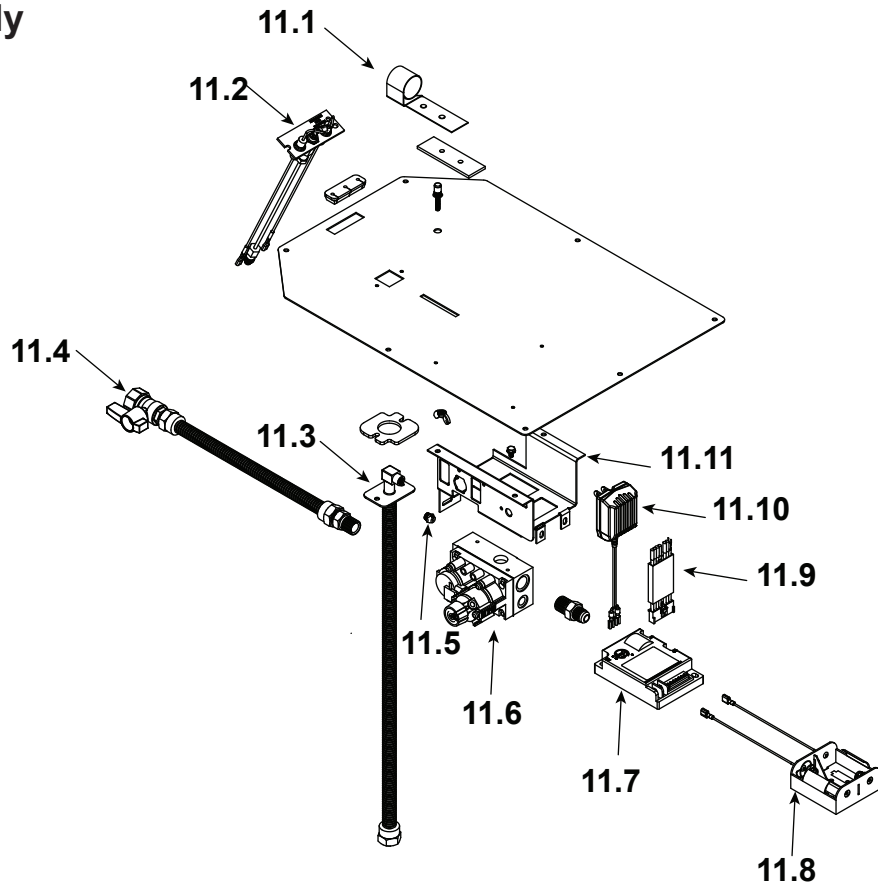

#11 Valve Assembly

IMPORTANT: THIS IS DATED INFORMATION. Parts must be ordered from a dealer or distributor. **Hearth and Home Technologies does not sell directly to consumers.** Provide model number and serial number when requesting service parts from your dealer or distributor.

Stocked at Depot

ITEM	DESCRIPTION	COMMENTS	PART NUMBER	
11.1	Shutter Bracket Assembly		2118-121	Y
11.2	Pilot Assembly NG		2208-012	Y
	Pilot Assembly LP		2208-013	Y
11.3	Flexible Gas Connector		530-302A	Y
11.4	Flex Ball Valve Assembly		SRV302-320	Y
11.5	Orifice NG (#32C)		SRV582-832	Y
	Orifice LP (#50C)		582-850	Y
11.6	Valve NG		750-500	Y
	Valve LP		750-501	Y
11.7	Module		SRV593-592	Y
11.8	Battery Pack		SRV593-594	Y
11.9	Module Wire Assembly		SRV593-590	Y
11.10	3 Volt Transformer		SRV593-593	Y
11.11	Valve Bracket		2118-104	
	3-Hole Grommet		SRV2118-420	

Additional service part numbers appear on following page.