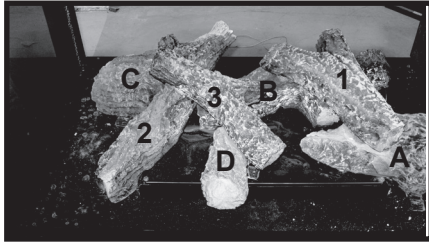

Log Set Assembly

IMPORTANT: THIS IS DATED INFORMATION. Parts must be ordered from a dealer or distributor. **Hearth and Home Technologies does not sell directly to consumers.** Provide model number and serial number when requesting service parts from your dealer or distributor.

Stocked at Depot

ITEM	DESCRIPTION	COMMENTS	PART NUMBER	
	Log Set Assembly		LOGS-2129	Y
A	Log A	Pre 5/15/16, Must order complete assembly	SRV2129-701	
B	Log B		SRV2129-703	
C	Log C		SRV2129-702	
D	Log D		SRV2129-706	
1	Log 1		SRV2129-704	
2	Log 2		SRV2129-705	
3	Log 3		SRV2129-707	
4	Corner Refractory		SRV2005-REF-COR	
5	Sheetrock Ledge (Side)		2130-118	
6	Non-Comb, Long		2130-199	
7	Pilot Shield		2128-124	
8	Burner NG, LP		2128-007	Y
9	Base Pan		2132-115	
10	Glass Door Assembly (Side)		GLA-6TROC	Y
11	Valve Assembly		Refer to valve page	
12	Thermostat Wire		SRV2118-170	Y
13	Junction Box		SRV4021-013	Y
14	Junction Box Bracket		2128-128	
15	Glass Door Assembly (End)		GLA-2130	Y
16	Non-Comb, Short		2130-198	
17	Sheetrock Ledge (End)		2130-126	
	Non-Comb		2162-107	
	Refractory Bracket		2162-106	
	Surround Overlay (contains overlay for top, bottom and sides)		SRV2132-FACE