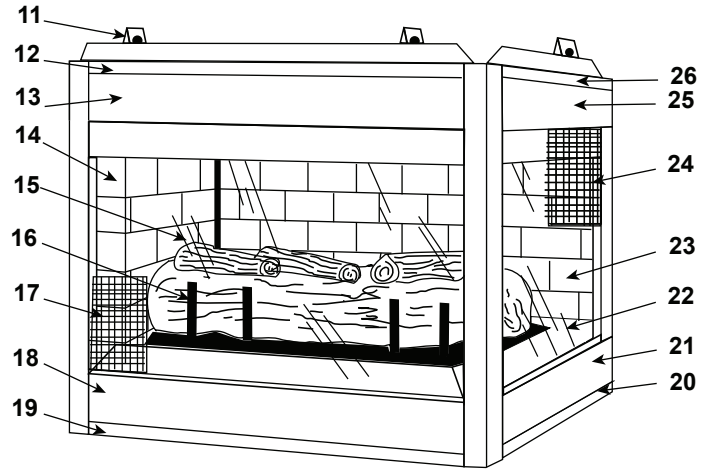

Log Set Assembly

IMPORTANT: THIS IS DATED INFORMATION. Parts must be ordered from a dealer or distributor. **Hearth and Home Technologies does not sell directly to consumers.** Provide model number and serial number when requesting service parts from your dealer or distributor.

Stocked at Depot

ITEM	DESCRIPTION	COMMENTS	PART NUMBER	
	Log/Grate Assembly		27793	Y
	Log Assembly		27794	Y
1	Front Bottom Left Log		SRV26623	
2	Top Left Log		SRV24839	
3	Back Left Log		SRV26621	
4	Front Top Left Log	No longer available	SRV17229	
5	Middle Log		SRV26620	
6	Rear Top Log		SRV26627	
7	Front Middle Log		SRV26626	
8	Middle Right Log		SRV26625	
9	Back Right Log		SRV26622	
10	Front Bottom Right Log		SRV26624	
11	Top Standoff	Qty 4 req	SRV4044-111	
12	Top Front Face	No longer available	27651	
13	Front Upper Face	Overlay only	27655	
14	Refractory, End	No longer available	25835	
15	Glass Assembly		4002-053	Y
16	Grate		26249	
17	Screen Assembly		26161	Y
18	Front Lower Face Access Panel		25893	
19	Front Bottom Face	No longer available	25916	
20	End Bottom Face	No longer available	25914	
21	End Lower Face	No longer available	25913	
22	End Glass Assembly		SRV4002-045	Y
23	Side Refractory	No longer available	25836	
24	End Screen Assembly - Qty. 2 req.	Post 17/98	29693	Y
25	End Upper Face - Overlay only	No longer available	27656	
26	Top End Right Face	No longer available	27652