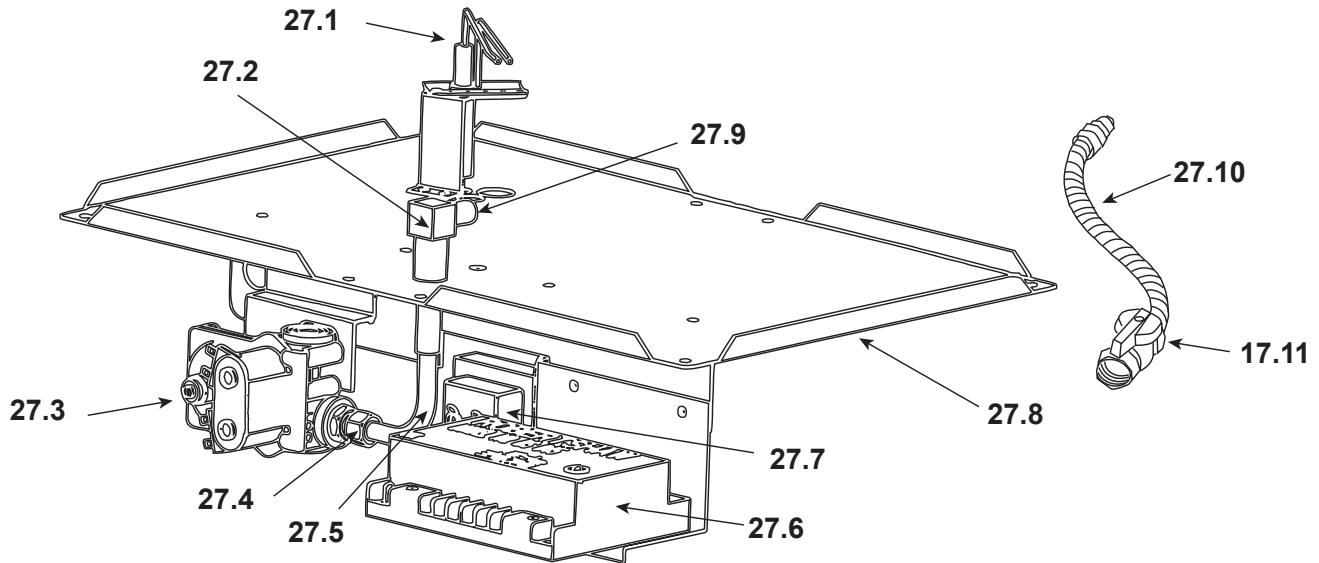

#27 Valve Assembly

IMPORTANT: THIS IS DATED INFORMATION. Parts must be ordered from a dealer or distributor. **Hearth and Home Technologies does not sell directly to consumers.** Provide model number and serial number when requesting service parts from your dealer or distributor.

Stocked at Depot

ITEM	DESCRIPTION	COMMENTS	PART NUMBER	
27.1	Ignitor	Pre 32/97	26541	Y
		Post 32/97	28048	Y
27.2	Bulkhead	No longer available	35403	
27	Valve, NG		SRV462-500B	Y
	Valve, LP		SRV462-501B	Y
27.4	Brass Male Connector Tube		13425	
27.5	Burner Supply Tube	No longer available	27901	
27.6	Ignition Control Box		SRV15695	Y
27.7	Transformer		SRV20947	Y
27.8	Burner Pan Assembly		25847	Y
27.9	Burner Orifice (.115) - NG		SRV26617	Y
	Burner Orifice (.067) - LP		SRV17812	Y
27.10	Flex Line		7000-197	Y
27.11	ON/OFF Valve		SRV15697	Y

Additional service part numbers appear on following page.