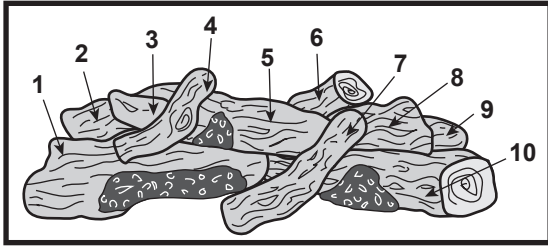

**Log Set Assembly**

IMPORTANT: THIS IS DATED INFORMATION. Parts must be ordered from a dealer or distributor. **Hearth and Home Technologies does not sell directly to consumers.** Provide model number and serial number when requesting service parts from your dealer or distributor.

**Stocked at Depot**

ITEM	DESCRIPTION	COMMENTS	PART NUMBER	
	<b>Log/Grate Assembly</b>		27793	Y
	Log Assembly		27794	Y
1	Front Bottom Left Log		SRV26623	
2	Top Left Log		SRV24839	
3	Back Left Log		SRV26621	
4	Front Top Left Log	<b>No longer available</b>	SRV17229	
5	Middle Log		SRV26620	
6	Rear Top Log		SRV26627	
7	Front Middle Log		SRV26626	
8	Middle Right Log		SRV26625	
9	Back Right Log		SRV26622	
10	Front Bottom Right Log		SRV26624	
11	Top Standoff	Qty 4 req	SRV4044-111	
12	Top Front Face	<b>No longer available</b>	27651	
13	Front Upper Face	<b>Overlay only</b>	27655	
14	Refractory, End	<b>No longer available</b>	25835	
15	Glass Assembly		4002-053	Y
16	Grate		26249	
17	Screen Assembly		26161	Y
18	Front Lower Face Access Panel		25893	
19	Front Bottom Face	<b>No longer available</b>	25916	
20	End Bottom Face	<b>No longer available</b>	25914	
21	End Lower Face	<b>No longer available</b>	25913	
22	End Glass Assembly		SRV4002-045	Y
23	Side Refractory	<b>No longer available</b>	25836	
24	End Screen Assembly - Qty. 2 req.	Post 17/98	29693	Y
25	End Upper Face - <b>Overlay only</b>	<b>No longer available</b>	27656	
26	Top End Right Face	<b>No longer available</b>	27652	