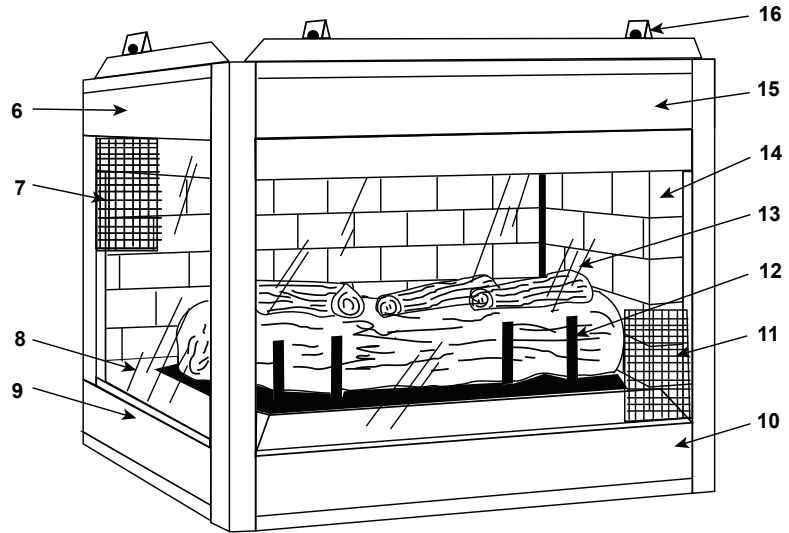

Log Set Assembly

IMPORTANT: THIS IS DATED INFORMATION. Parts must be ordered from a dealer or distributor. **Hearth and Home Technologies does not sell directly to consumers.** Provide model number and serial number when requesting service parts from your dealer or distributor.

Stocked at Depot

ITEM	DESCRIPTION	COMMENTS	PART NUMBER	
	Log/Grate Assembly		35595	Y
	Log Assembly		35596	Y
1	Log #1		SRV33785	
2	Log #2		SRV35592	
3	Log #3		SRV35590	
4	Log #4		SRV33782	
5	Log #5		SRV35591	
6	End Upper Face	No longer available	27656	
7	End Screen Assembly		29693	Y
8	Glass Assembly w/Top Retainer, End (also need *)		SRV4002-045	Y
	* End Glass Retainer (Bottom)		4002-043	Y
	End Glass Retainer (Top)		4002-044	Y
9	End Lower Face	No longer available	25913	
10	Lower Front Access Panel		25893	
11	Screen Assembly		26161	Y
12	Grate		26249	
13	Front Glass Assembly		4002-053	Y
14	End Refractory	No longer available	35367	
		No longer available	4002-071	
15	Upper Front Face	No longer available	27655	
16	Top Standoff	Qty 4 req	SRV4044-111