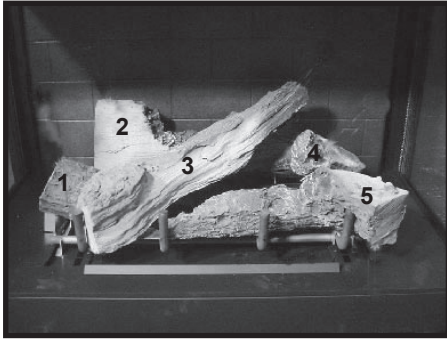

Log Set Assembly

IMPORTANT: THIS IS DATED INFORMATION. Parts must be ordered from a dealer or distributor. **Hearth and Home Technologies does not sell directly to consumers.** Provide model number and serial number when requesting service parts from your dealer or distributor.

Stocked at Depot

ITEM	DESCRIPTION	COMMENTS	PART NUMBER	
	Log/Grate Assembly		35595	Y
	Log Assembly		35596	Y
1	Log #1		SRV33785	
2	Log #2		SRV35592	
3	Log #3		SRV35590	
4	Log #4		SRV33782	
5	Log #5		SRV35591	
6	End Upper Face	No longer available	27656	
7	End Screen Assembly		29693	Y
8	Glass Assembly w/Top Retainer, End (also need *)		SRV4002-045	Y
	* End Glass Retainer (Bottom)		4002-043	Y
	End Glass Retainer (Top)		4002-044	Y
9	End Lower Face	No longer available	25913	
10	Lower Front Access Panel		25893	
11	Screen Assembly		26161	Y
12	Grate		26249	
13	Front Glass Assembly		4002-053	Y
14	End Refractory	No longer available	35367	
		No longer available	4002-071	
15	Upper Front Face	No longer available	27655	
16	Top Standoff	Qty 4 req	SRV4044-111