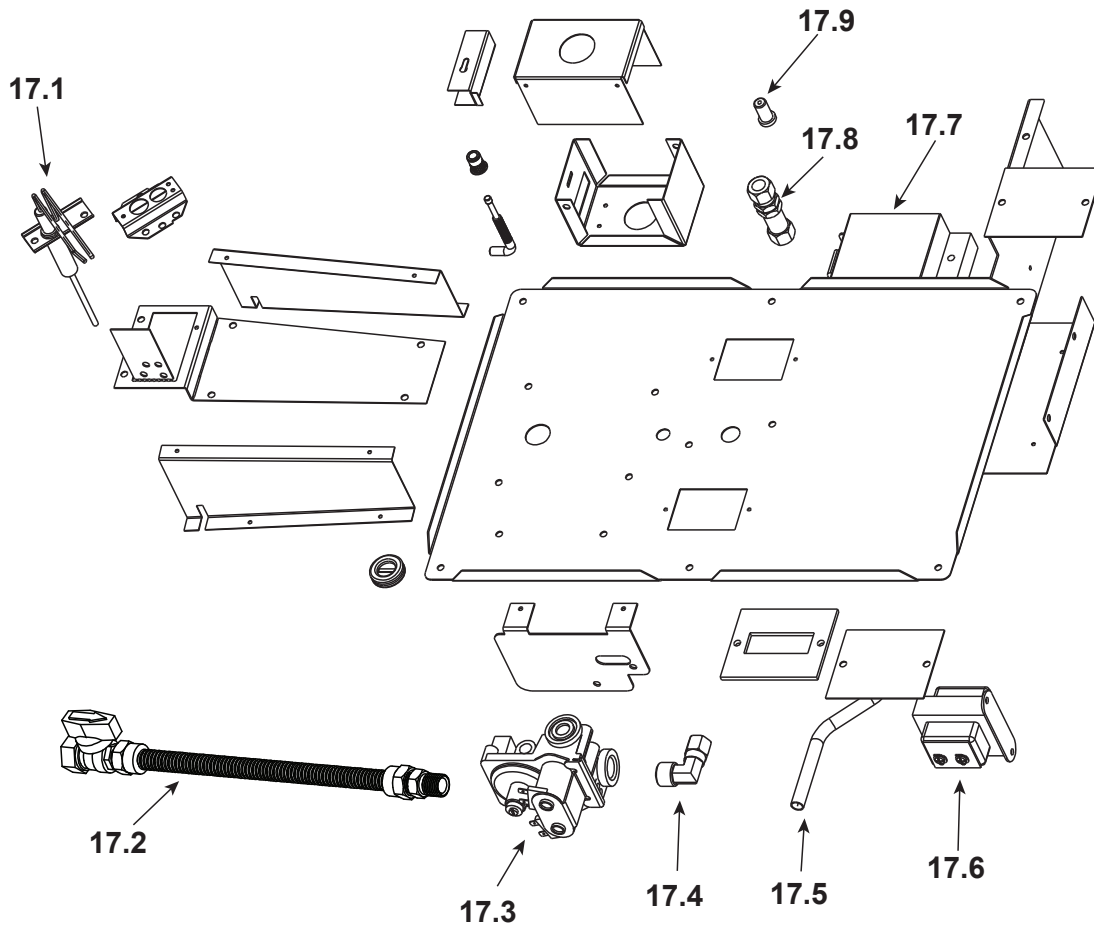

#17 Valve Assembly

IMPORTANT: THIS IS DATED INFORMATION. Parts must be ordered from a dealer or distributor. **Hearth and Home Technologies does not sell directly to consumers.** Provide model number and serial number when requesting service parts from your dealer or distributor.

**Stocked
at Depot**

ITEM	DESCRIPTION	COMMENTS	PART NUMBER	
17.1	Ignitor	Pre 3/2/97	26541	Y
		Post 3/2/97	28048	Y
17.2	Flex Tube Assembly		SRV302-320	Y
17.3	Valve, NG		SRV462-500B	Y
	Valve, LP		SRV462-501B	Y
17.4	Brass Elbow		SRV17524	
17.5	Burner Supply Tube		33619	Y
17.6	Transformer		SRV20947	Y
17.7	Ignitor Control Panel		SRV15695	Y
17.8	Bulkhead	No longer available	SRV13405	
17.9	Burner Orifice (.115) - NG		SRV26617	Y
	Burner Orifice (.067) - LP		SRV17812	Y
	Brass Connector - Male - Tube		13425	

Additional service part numbers appear on following page.