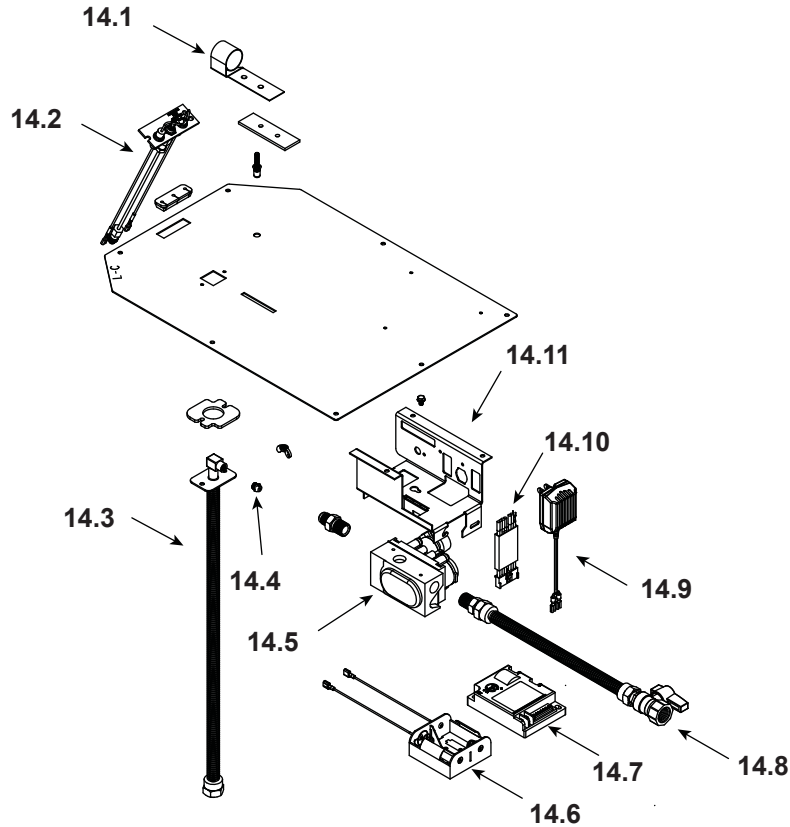

#14 Valve Assembly

IMPORTANT: THIS IS DATED INFORMATION. Parts must be ordered from a dealer or distributor. **Hearth and Home Technologies does not sell directly to consumers.** Provide model number and serial number when requesting service parts from your dealer or distributor.

Stocked at Depot

ITEM	DESCRIPTION	COMMENTS	PART NUMBER	Stocked at Depot
14.1	Shutter Bracket Assembly		2118-121	Y
14.2	Pilot Assembly NG		2208-012	Y
	Pilot Assembly LP		2208-013	Y
14.3	Flexible Gas Connector		530-302A	Y
14.4	Orifice NG (#32C)		SRV582-832	Y
	Orifice LP (#50C)		582-850	Y
14.5	Valve NG		750-500	Y
	Valve LP		750-501	Y
14.6	Battery Pack		SRV593-594	Y
14.7	Module		593-592	Y
14.8	Flex Ball Valve Assembly		SRV302-320	Y
14.9	3 Volt Transformer		SRV593-593	Y
14.10	Module Wire Assembly		SRV593-590	Y
14.11	Valve Bracket		2118-104	
	3-Hole Grommet		SRV2118-420	

Additional service part numbers appear on following page.