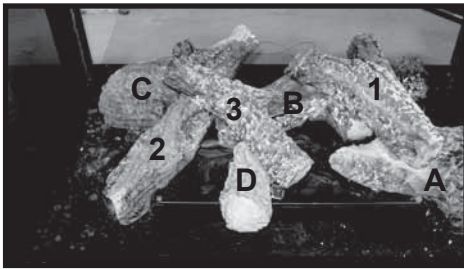

Log Set Assembly

IMPORTANT: THIS IS DATED INFORMATION. Parts must be ordered from a dealer or distributor. **Hearth and Home Technologies does not sell directly to consumers.** Provide model number and serial number when requesting service parts from your dealer or distributor.

Stocked at Depot

ITEM	DESCRIPTION	COMMENTS	PART NUMBER	
	Log Set Assembly		LOGS-2129	Y
A	Log A	Pre 5/15/16, Must order complete assembly	SRV2129-701	
B	Log B		SRV2129-703	
C	Log C		SRV2129-702	
D	Log D		SRV2129-706	
1	Log 1		SRV2129-704	
2	Log 2		SRV2129-705	
3	Log 3		SRV2129-707	
4	Sheetrock Ledge (End)		2130-126	
5	Non-Comb, Short		2130-198	
6	Glass Door Assembly (End)		GLA-2130	Y
7	Corner Refractory		SRV2005-REF-COR	
8	Sheetrock Ledge (Side)		2130-118	
9	Non-Comb, Long		2130-199	
10	Burner NG, LP		2128-007	Y
11	Pilot Shield		2128-124	
12	Base Pan		2132-115	
13	Glass Door Assembly (Side)		GLA-6TROC	Y
14	Valve Assembly		Refer to valve page	
15	Thermostat Wire		SRV2118-170	Y
16	Junction Box Bracket		2128-128	
17	Junction Box		SRV4021-013	Y
	Non-Comb		2162-107	
	Refractory Bracket		2162-106	
	Surround Overlay (contains overlay for top, bottom and sides)		SRV2132-FACE