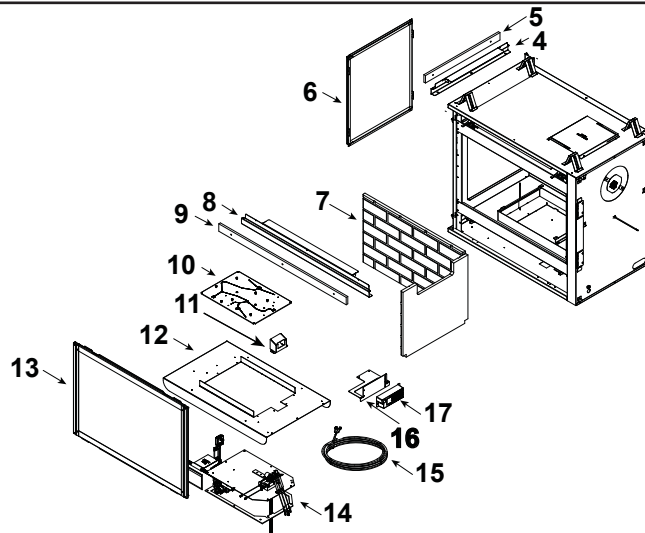

Log Set Assembly

IMPORTANT: THIS IS DATED INFORMATION. Parts must be ordered from a dealer or distributor. **Hearth and Home Technologies does not sell directly to consumers.** Provide model number and serial number when requesting service parts from your dealer or distributor.

Stocked at Depot

ITEM	DESCRIPTION	COMMENTS	PART NUMBER	
	Log Set Assembly		LOGS-2129	Y
A	Log A	Pre 5/15/16, Must order complete assembly	SRV2129-701	
B	Log B		SRV2129-703	
C	Log C		SRV2129-702	
D	Log D		SRV2129-706	
1	Log 1		SRV2129-704	
2	Log 2		SRV2129-705	
3	Log 3		SRV2129-707	
4	Sheetrock Ledge (End)		2130-126	
5	Non-Comb, Short		2130-198	
6	Glass Door Assembly (End)		GLA-2130	Y
7	Corner Refractory		SRV2005-REF-COR	
8	Sheetrock Ledge (Side)		2130-118	
9	Non-Comb, Long		2130-199	
10	Burner NG, LP		2128-007	Y
11	Pilot Shield		2128-124	
12	Base Pan		2132-115	
13	Glass Door Assembly (Side)		GLA-6TROC	Y
14	Valve Assembly		Refer to valve page	
15	Thermostat Wire		SRV2118-170	Y
16	Junction Box Bracket		2128-128	
17	Junction Box		SRV4021-013	Y
	Non-Comb		2162-107	
	Refractory Bracket		2162-106	
	Surround Overlay (contains overlay for top, bottom and sides)		SRV2132-FACE