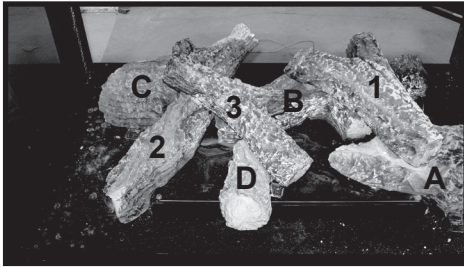

Log Set Assembly

IMPORTANT: THIS IS DATED INFORMATION. Parts must be ordered from a dealer or distributor. **Hearth and Home Technologies does not sell directly to consumers.** Provide model number and serial number when requesting service parts from your dealer or distributor.

Stocked at Depot

ITEM	DESCRIPTION	COMMENTS	PART NUMBER	
	Log Set Assembly		LOGS-2129	Y
A	Log A	Pre 5/15/16, Must order complete assembly	SRV2129-701	
B	Log B		SRV2129-703	
C	Log C		SRV2129-702	
D	Log D		SRV2129-706	
1	Log 1		SRV2129-704	
2	Log 2		SRV2129-705	
3	Log 3		SRV2129-707	
4	Sheetrock Ledge (End)		2130-126	
5	Non-Comb, Short		2130-198	
6	Glass Door Assembly (End)		GLA-2130	Y
7	Corner Refractory		SRV2005-REF-COR	
8	Sheetrock Ledge (Side)		2130-118	
9	Non-Comb, Long		2130-199	
10	Burner NG, LP		2128-007	Y
11	Pilot Shield		2128-124	
12	Base Pan		2132-115	
13	Glass Door Assembly (Side)		GLA-6TROC	Y
14	Valve Assembly		Refer to valve page	
15	Thermostat Wire		SRV2118-170	Y
16	Junction Box Bracket		2128-128	
17	Junction Box		SRV4021-013	Y
	Non-Comb		2162-107	
	Refractory Bracket		2162-106	
	Surround Overlay (contains overlay for top, bottom and sides)		SRV2132-FACE