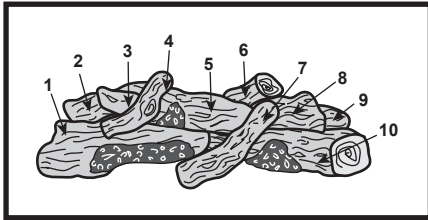

Log Set Assembly

IMPORTANT: THIS IS DATED INFORMATION. Parts must be ordered from a dealer or distributor. **Hearth and Home Technologies does not sell directly to consumers.** Provide model number and serial number when requesting service parts from your dealer or distributor.

Stocked at Depot

ITEM	DESCRIPTION	COMMENTS	PART NUMBER	Stocked at Depot
	Log/Grate Assembly		27793	Y
	Log Assembly		27794	Y
1	Front Bottom Left Log		SRV26623	
2	Top Left Log		SRV24839	
3	Back Left Log		SRV26621	
4	Front Top Left Log	No longer available	SRV17229	
5	Middle Log		SRV26620	
6	Rear Top Log		SRV26627	
7	Front Middle Log		SRV26626	
8	Middle Right Log		SRV26625	
9	Back Right Log		SRV26622	
10	Front Bottom Right Log		SRV26624	
11	Top Standoff	Qty. 4 req.	SRV4044-111	
12	Top End Right Face	No longer available	27652	
13	End Upper Face - Overlay only	No longer available	27656	
14	End Screen Assembly	Post 17/98	29693	Y
15	Refractory	No longer available	25836	
16	End Glass Assembly	Qty. 2 req.	SRV4002-045	Y
17	End Lower Face - Overlay only	No longer available	25913	
18	End Bottom Face - Overlay only	No longer available	25914	
19	Front Bottom Face	No longer available	25916	
20	Front Lower Face Access Panel		25893	
21	Screen Assembly		26161	Y
22	Grate		26249	
23	Refractory, End	No longer available	25835	
24	Front Upper Face	Overlay only	27655	
25	Top Front Face	No longer available	27651	