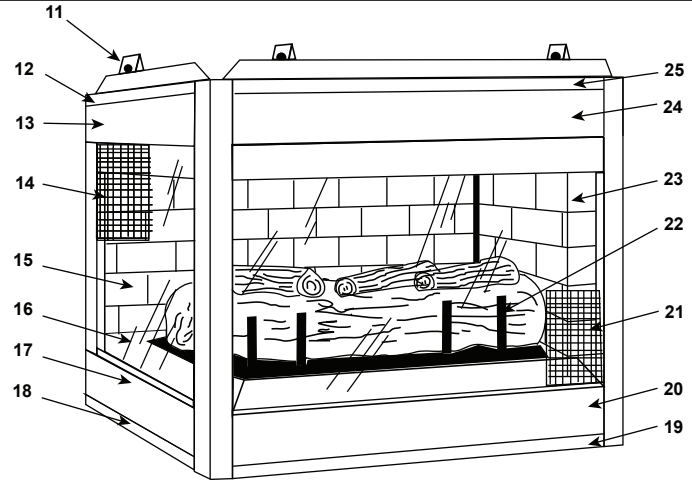

Log Set Assembly

IMPORTANT: THIS IS DATED INFORMATION. Parts must be ordered from a dealer or distributor. **Hearth and Home Technologies does not sell directly to consumers.** Provide model number and serial number when requesting service parts from your dealer or distributor.

Stocked at Depot

ITEM	DESCRIPTION	COMMENTS	PART NUMBER	Stocked at Depot
	Log/Grate Assembly		27793	Y
	Log Assembly		27794	Y
1	Front Bottom Left Log		SRV26623	
2	Top Left Log		SRV24839	
3	Back Left Log		SRV26621	
4	Front Top Left Log	No longer available	SRV17229	
5	Middle Log		SRV26620	
6	Rear Top Log		SRV26627	
7	Front Middle Log		SRV26626	
8	Middle Right Log		SRV26625	
9	Back Right Log		SRV26622	
10	Front Bottom Right Log		SRV26624	
11	Top Standoff	Qty. 4 req.	SRV4044-111	
12	Top End Right Face	No longer available	27652	
13	End Upper Face - Overlay only	No longer available	27656	
14	End Screen Assembly	Post 17/98	29693	Y
15	Refractory	No longer available	25836	
16	End Glass Assembly	Qty. 2 req.	SRV4002-045	Y
17	End Lower Face - Overlay only	No longer available	25913	
18	End Bottom Face - Overlay only	No longer available	25914	
19	Front Bottom Face	No longer available	25916	
20	Front Lower Face Access Panel		25893	
21	Screen Assembly		26161	Y
22	Grate		26249	
23	Refractory, End	No longer available	25835	
24	Front Upper Face	Overlay only	27655	
25	Top Front Face	No longer available	27651