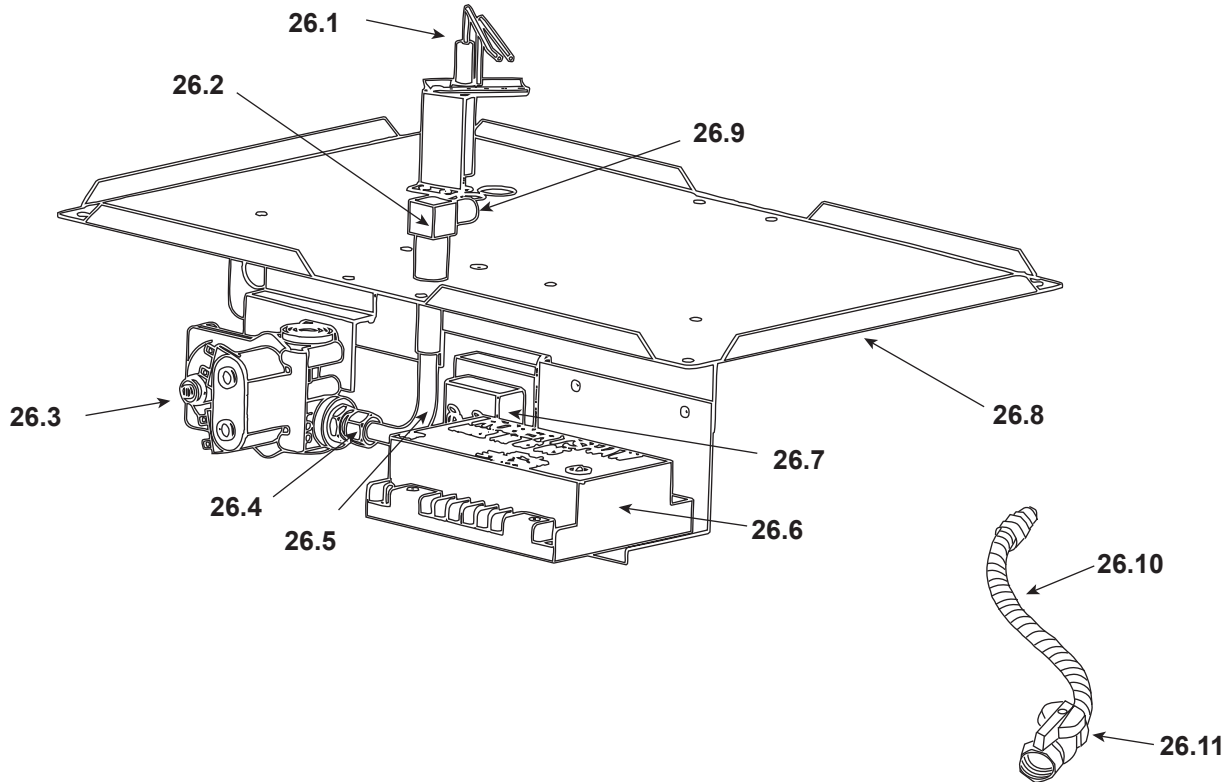

#26 Electronic Ignition Valve Assembly

IMPORTANT: THIS IS DATED INFORMATION. Parts must be ordered from a dealer or distributor. **Hearth and Home Technologies does not sell directly to consumers.** Provide model number and serial number when requesting service parts from your dealer or distributor.

**Stocked
at Depot**

ITEM	DESCRIPTION	COMMENTS	PART NUMBER	
26.1	Ignitor	Pre 37/97	26541	Y
		Post 37/97	28048	Y
26.2	Bulkhead	No longer available	35403	
26.3	Valve, NG		SRV462-500B	Y
	Valve, LP		SRV462-501B	Y
26.4	Brass Connector - Male - Valve/Tube		13425	
26.5	Burner Supply Tube	No longer available	27901	
26.6	Ignitor Control Box		SRV15695	Y
26.7	Transformer		SRV20947	Y
26.8	Burner Pan Assembly		25847	Y
26.9	Burner Orifice (.115) - NG		SRV26617	Y
	Burner Orifice (.067) - LP		SRV17812	Y
26.10	ON/OFF Valve		SRV15697	Y
26.11	Flex Line		7000-197	Y

Additional service part numbers appear on following page.