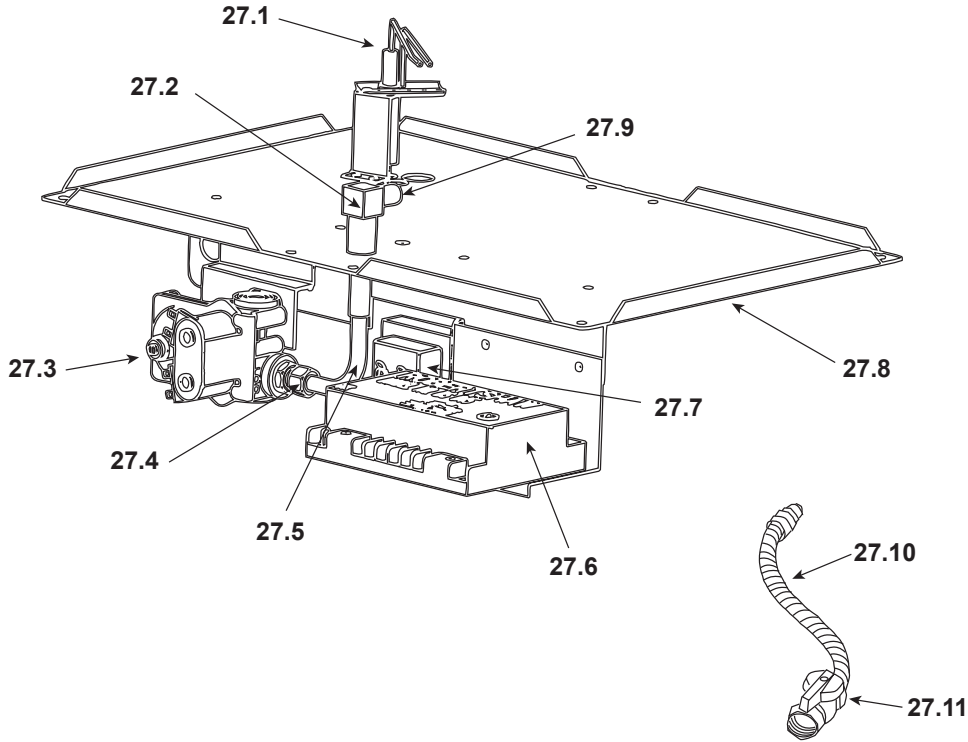

# 27 Electronic Ignition Valve Assembly

IMPORTANT: THIS IS DATED INFORMATION. Parts must be ordered from a dealer or distributor. **Hearth and Home Technologies does not sell directly to consumers.** Provide model number and serial number when requesting service parts from your dealer or distributor.

**Stocked
at Depot**

ITEM	DESCRIPTION	COMMENTS	PART NUMBER	
27.1	Ignitor	Pre 32/97	26541	Y
	Ignitor	Post 32/97	28048	Y
27.2	Bulkhead	No longer available	35403	
27.3	Valve, NG		SRV462-500B	Y
	Valve, LP		SRV462-501B	Y
27.4	Brass Connector - Male - Valve/Tube		13425	
27.5	Burner Supply Tube		25919	
27.6	Ignition Control Box		SRV15695	Y
27.7	Transformer		SRV20947	Y
27.8	Burner Pan Assembly		25847	Y
27.9	Burner Orifice (.115) - NG		SRV26617	Y
	Burner Orifice (.067) - LP		SRV17812	Y
27.10	Flex Line		7000-197	Y
27.11	ON/OFF Valve		SRV15697	Y

Additional service part numbers appear on following page.