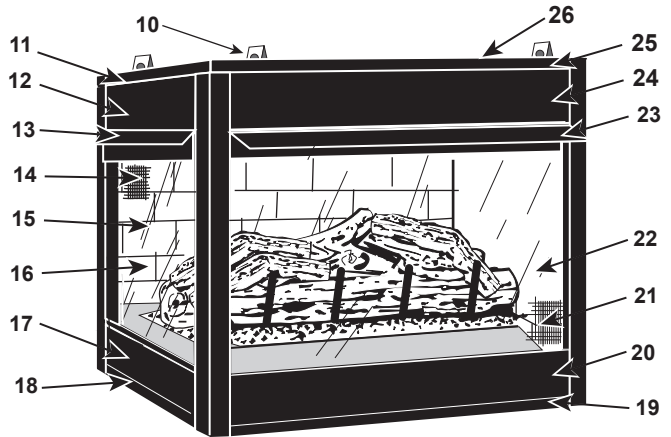

Log Set Assembly

IMPORTANT: THIS IS DATED INFORMATION. Parts must be ordered from a dealer or distributor. **Hearth and Home Technologies does not sell directly to consumers.** Provide model number and serial number when requesting service parts from your dealer or distributor.

Stocked at Depot

ITEM	DESCRIPTION	COMMENTS	PART NUMBER	
	Log Assembly		27793	Y
1	Front Bottom Left Log		SRV26623	
2	Back Left Log		SRV26621	
3	Front Top Left Log	No longer available	SRV17229	
4	Middle Log		SRV26620	
5	Rear Top Log	Qty 2 req	SRV26627	
6	Front Middle Log		SRV26626	
7	Middle Right Log		SRV26625	
8	Back Right Log		SRV26622	
9	Front Bottom Right Log		SRV26624	
10	Top Standoff	Qty 4 req	SRV4044-111	
11	Top End Left Face - Overlay only		27653	
12	End Upper Face - Overlay only	No longer available	27656	
13	End Hood	No longer available	27659	
14	End Screen - Qty. 2 req.	Post 17/98	29693	Y
15	End Glass Assembly	Qty 2 req	SRV4002-045	Y
16	Back Refractory	No longer available	31212	
17	End Lower Face - Overlay only	No longer available	25913	
18	End Bottom Front Face - Overlay only	No longer available	25914	
19	Front Bottom Front Face - Overlay only	No longer available	25916	
20	Front Lower Access Face		25893	
21	Screen		26161	Y
22	Glass Assembly		4002-053	Y
23	Hood		27658	
24	Front Upper Face - Overlay only		27655	
25	Top Front Face - Overlay only	No longer available	27651	
26	Top End Right Face - Overlay only	No longer available	27652