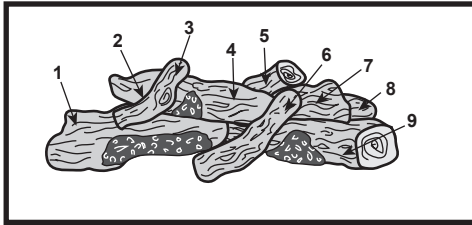

**Log Set Assembly**

IMPORTANT: THIS IS DATED INFORMATION. Parts must be ordered from a dealer or distributor. **Hearth and Home Technologies does not sell directly to consumers.** Provide model number and serial number when requesting service parts from your dealer or distributor.

**Stocked at Depot**

ITEM	DESCRIPTION	COMMENTS	PART NUMBER	
	<b>Log Assembly</b>		27793	<b>Y</b>
1	Front Bottom Left Log		SRV26623	
2	Back Left Log		SRV26621	
3	Front Top Left Log	<b>No longer available</b>	SRV17229	
4	Middle Log		SRV26620	
5	Rear Top Log	Qty 2 req	SRV26627	
6	Front Middle Log		SRV26626	
7	Middle Right Log		SRV26625	
8	Back Right Log		SRV26622	
9	Front Bottom Right Log		SRV26624	
10	Top Standoff	Qty 4 req	SRV4044-111	
11	Top End Left Face - <b>Overlay only</b>		27653	
12	End Upper Face - <b>Overlay only</b>	<b>No longer available</b>	27656	
13	End Hood	<b>No longer available</b>	27659	
14	End Screen - Qty. 2 req.	Post 17/98	29693	<b>Y</b>
15	End Glass Assembly	Qty 2 req	SRV4002-045	<b>Y</b>
16	Back Refractory	<b>No longer available</b>	31212	
17	End Lower Face - <b>Overlay only</b>	<b>No longer available</b>	25913	
18	End Bottom Front Face - <b>Overlay only</b>	<b>No longer available</b>	25914	
19	Front Bottom Front Face - <b>Overlay only</b>	<b>No longer available</b>	25916	
20	Front Lower Access Face		25893	
21	Screen		26161	<b>Y</b>
22	Glass Assembly		4002-053	<b>Y</b>
23	Hood		27658	
24	Front Upper Face - <b>Overlay only</b>		27655	
25	Top Front Face - <b>Overlay only</b>	<b>No longer available</b>	27651	
26	Top End Right Face - <b>Overlay only</b>	<b>No longer available</b>	27652	