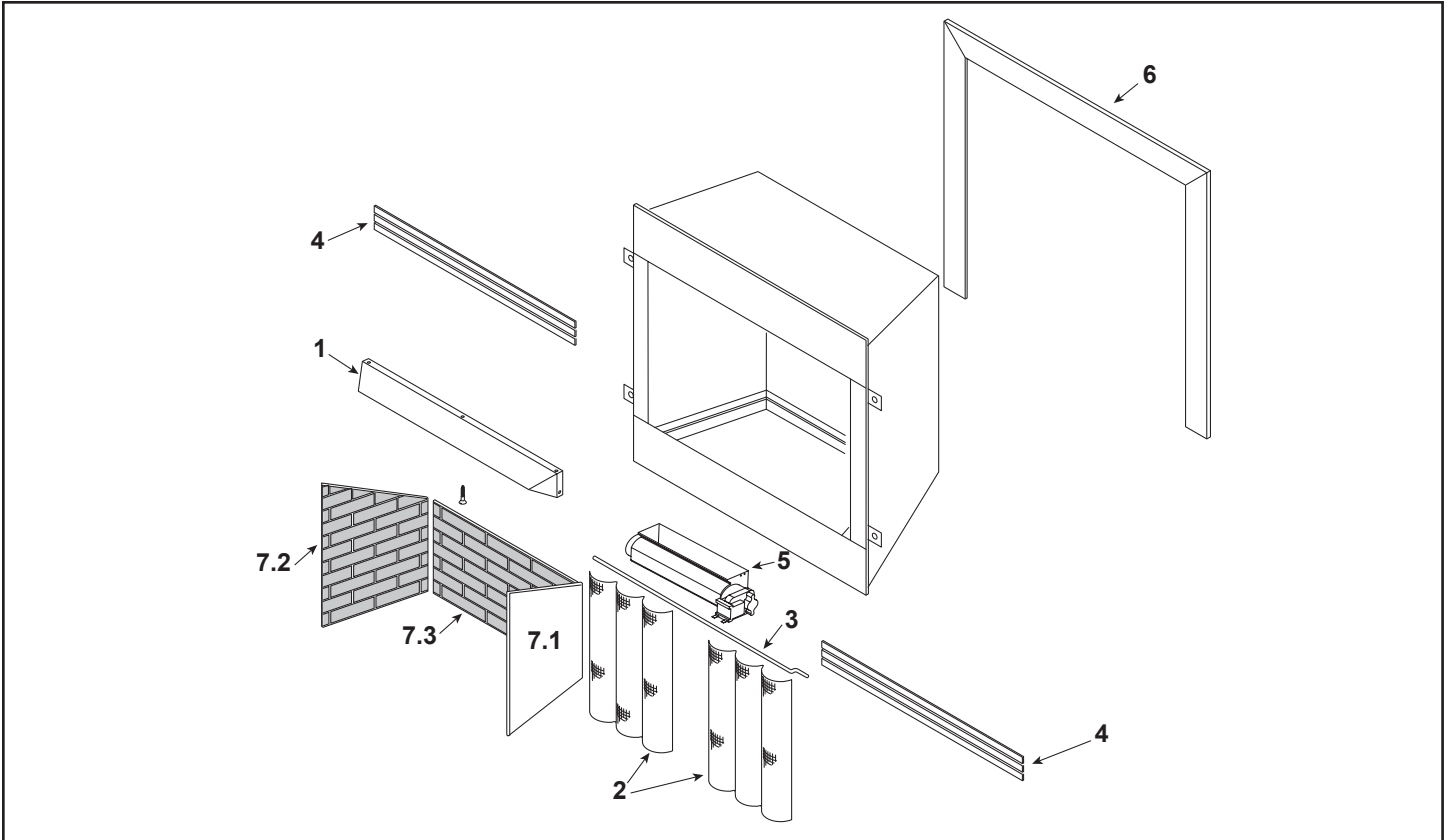

Beginning Manufacturing Date: N/A
Ending Manufacturing Date: Aug 2021

IMPORTANT: THIS IS DATED INFORMATION. Parts must be ordered from a dealer or distributor. **Hearth and Home Technologies does not sell directly to consumers.** Provide model number and serial number when requesting service parts from your dealer or distributor.

Stocked at Depot

ITEM	DESCRIPTION	COMMENTS	PART NUMBER	
1	Canopy	Black Paint	71D0023K	
		Texture Paint	71D0023TK	
2	Screen Panel	Qty 2 req	SRV61D0001	
3	Screen Rod	Qty 2 req	26D0138K	
4	Black Louver Assembly (GCUF Only)	Top	54D0900TK	
		Bottom	54D0901TK	
Accessories				
5	Blower w/Rheostat		BLOTMC	
6	Black Trim Curved Design	No longer available	BLTK32C	
	Black Trim Kit	No longer available	BLMTK32C	
7.1	Refractory, Right		71D0045K	Y
		Cottage Clay	71D0042K	
7.2	Refractory, Left		71D0044K	Y
		Cottage Clay	71D0041K	Y
7.3	Refractory, Back		71D0043K	
		Cottage Clay	71D0040K	Y
	Outside Air Kit		AK4