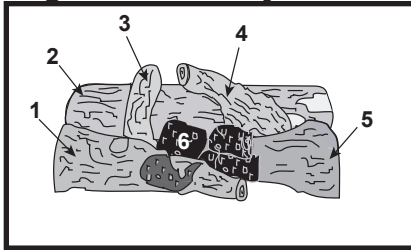

Log Set Assembly

Refractory

IMPORTANT: THIS IS DATED INFORMATION. Parts must be ordered from a dealer or distributor. **Hearth and Home Technologies does not sell directly to consumers.** Provide model number and serial number when requesting service parts from your dealer or distributor.

Stocked at Depot

ITEM	DESCRIPTION	COMMENTS	PART NUMBER	
	Log/Grate Assembly		30837	Y
1	Log, Front Left	No longer available, Must order complete assembly	SRV29779	
2	Log, Back		SRV30036	
3	Log, Middle Left		SRV29829	
4	Log, Top		SRV29830	
5	Log, Front Right		SRV29780	
6	Log, Burnt Out		SRV30037	
7	Refractory, Left Side	No longer available	30157	
8	Refractory, Back	No longer available	31511	
9	Refractory, Right Side	No longer available	30158	
10	Standoff, Top	Qty. 4 req.	SRV4044-111	
11	Face, Top Front	No longer available	29573	
12	Hood		SRV29575	
13	Grille, Upper		26637	
14	Screen Assembly		35106	Y
15	Glass Frame Assembly, May have to replace Glass Latch		GLA4031-095	Y
16	Grille, Lower	No longer available	25016	
17	Face, Bottom Front - Overlay only	No longer available	24570	
18	Fan Kit		GFK-160C	
19	Catch Latch - Qty. 3 req.	Pre 28/01	27066	
20	Junction Box Kit		22130	Y