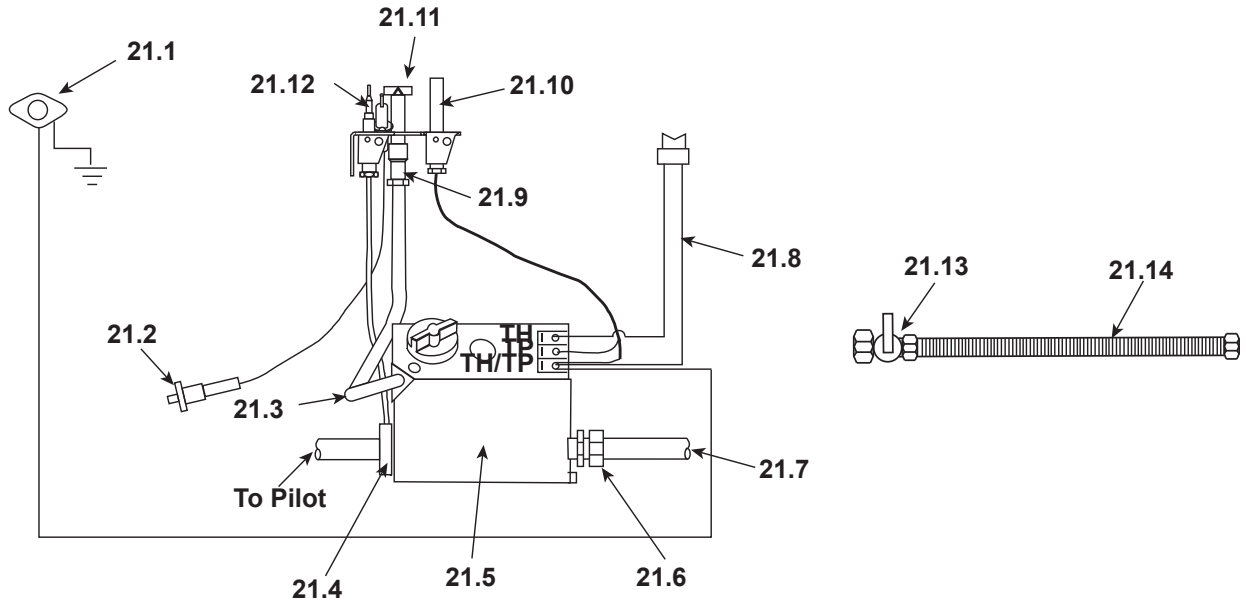

#21 Ignition Wiring Diagram

IMPORTANT: THIS IS DATED INFORMATION. Parts must be ordered from a dealer or distributor. **Hearth and Home Technologies does not sell directly to consumers.** Provide model number and serial number when requesting service parts from your dealer or distributor.

**Stocked
at Depot**

ITEM	DESCRIPTION	COMMENTS	PART NUMBER	
21.1	High Limit Switch	Pre 16/99	SRV24967	Y
		Post 16/99	N/A	
21.2	Push Button Ignitor		291-513	Y
21.3	Pilot Tube Kit		26471	Y
21.4	Brass Male Connector - Flex	Pkg of 5	303-315/5	Y
21.5	Valve - NG		SRV24033	Y
	Valve - LP		SRV24034	Y
21.6	Brass Male Connector - Tube		SRV13425	
21.7	Orifice Tube	Pre 27/03	27002	Y
		No longer available	35402	
21.8	Wall Switch Wire Assembly	Pre 38/04	SRV28602	Y
		Post 38/04	SRV2118-170	Y
21.9	Orifice, Pilot (.021) - NG		SRV446-505	Y
	Orifice, Pilot (.0115) - LP		SRV446-517	Y
21.10	Thermopile		2103-512	Y
21.11	Pilot Assembly - NG		4021-732	Y
	Pilot Assembly - LP		4021-733	Y
21.12	Thermocouple		SRV72956	Y
21.13	ON/OFF Valve		SRV15697	Y
21.14	Flex Line		SRV4121-006	Y

Additional service part numbers appear on following page.