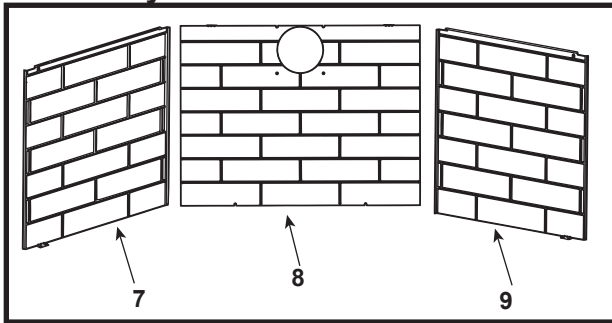

Refractory

IMPORTANT: THIS IS DATED INFORMATION. Parts must be ordered from a dealer or distributor. **Hearth and Home Technologies does not sell directly to consumers.** Provide model number and serial number when requesting service parts from your dealer or distributor.

Stocked at Depot

ITEM	DESCRIPTION	COMMENTS	PART NUMBER	
	Log/Grate Assembly		30837	Y
1	Log, Front Left	No longer available, Must order complete assembly	SRV29779	
2	Log, Back		SRV30036	
3	Log, Middle Left		SRV29829	
4	Log, Top		SRV29830	
5	Log, Front Right		SRV29780	
6	Log, Burnt Out		SRV30037	
7	Refractory, Left Side	No longer available	30157	
8	Refractory, Back	No longer available	31511	
9	Refractory, Right Side	No longer available	30158	
10	Standoff, Top	Qty. 4 req.	SRV4044-111	
11	Face, Top Front	No longer available	29573	
12	Hood		SRV29575	
13	Grille, Upper		26637	
14	Screen Assembly		35106	Y
15	Glass Frame Assembly, May have to replace Glass Latch		GLA4031-095	Y
16	Grille, Lower	No longer available	25016	
17	Face, Bottom Front - Overlay only	No longer available	24570	
18	Fan Kit		GFK-160C	
19	Catch Latch - Qty. 3 req.	Pre 28/01	27066	
20	Junction Box Kit		22130	Y

Additional service part numbers appear on following page.