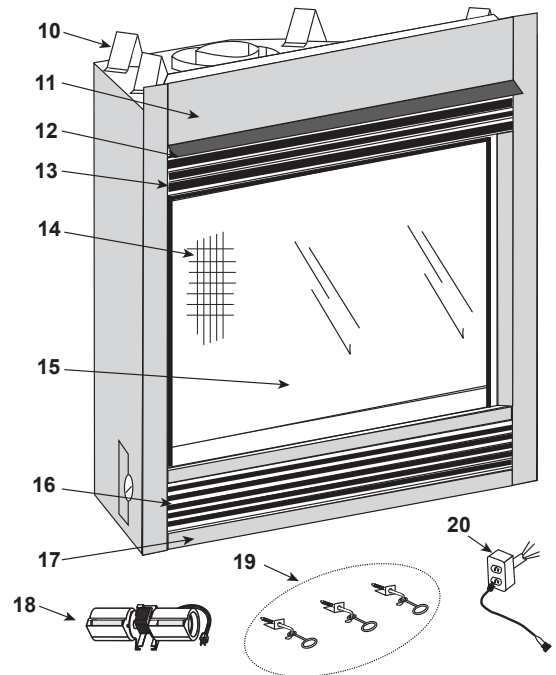

Refractory

IMPORTANT: THIS IS DATED INFORMATION. Parts must be ordered from a dealer or distributor. **Hearth and Home Technologies does not sell directly to consumers.** Provide model number and serial number when requesting service parts from your dealer or distributor.

Stocked at Depot

ITEM	DESCRIPTION	COMMENTS	PART NUMBER	
	Log/Grate Assembly		30837	Y
1	Log, Front Left	No longer available, Must order complete assembly	SRV29779	
2	Log, Back		SRV30036	
3	Log, Middle Left		SRV29829	
4	Log, Top		SRV29830	
5	Log, Front Right		SRV29780	
6	Log, Burnt Out		SRV30037	
7	Refractory, Left Side	No longer available	30157	
8	Refractory, Back	No longer available	31511	
9	Refractory, Right Side	No longer available	30158	
10	Standoff, Top	Qty. 4 req.	SRV4044-111	
11	Face, Top Front	No longer available	29573	
12	Hood		SRV29575	
13	Grille, Upper		26637	
14	Screen Assembly		35106	Y
15	Glass Frame Assembly, May have to replace Glass Latch		GLA4031-095	Y
16	Grille, Lower	No longer available	25016	
17	Face, Bottom Front - Overlay only	No longer available	24570	
18	Fan Kit		GFK-160C	
19	Catch Latch - Qty. 3 req.	Pre 28/01	27066	
20	Junction Box Kit		22130	Y

Additional service part numbers appear on following page.