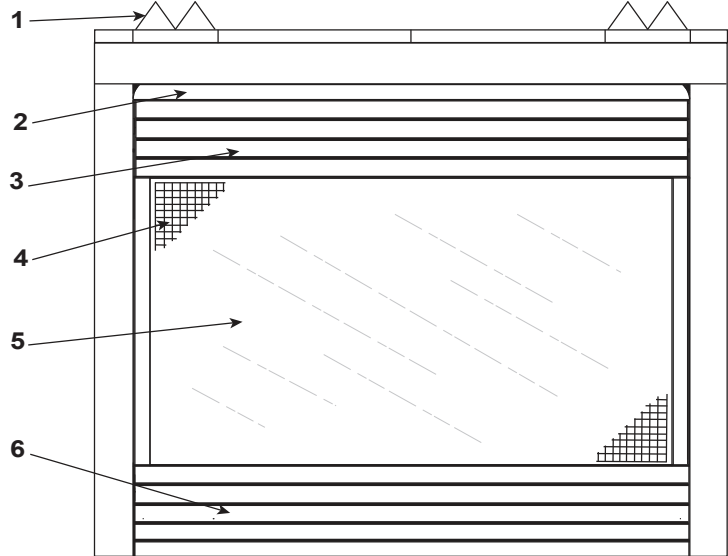

Log Set Assembly

IMPORTANT: THIS IS DATED INFORMATION. Parts must be ordered from a dealer or distributor. **Hearth and Home Technologies does not sell directly to consumers.** Provide model number and serial number when requesting service parts from your dealer or distributor.

Stocked at Depot

ITEM	DESCRIPTION	COMMENTS	PART NUMBER	
	Log Assembly	No longer available	27499	
	Top Left Log	No longer available	24694	
	Top Right Log		SRV24839	
	Top Log	No longer available	25799	
	Front Left Log	No longer available	27983	
	Center Log	No longer available	27985	
	Front Right Log	No longer available	27986	
	Back Right Log	No longer available	27987	
	Back Left Log	No longer available	29366	
	Log Assembly	No longer available	28097	
	Top Left Log	No longer available	24694	
	Top Right Log		SRV24839	
	Top Log	No longer available	25799	
	Front Left Log	No longer available	26532	
	Back Left Log	No longer available	26533	
	Center Log	No longer available	26534	
	Back Right Log	No longer available	26536	
	Front Right Log	No longer available	26535	
1	Top Standoff	Qty 4 req	SRV4044-111	
2	Hood	No longer available	19160	
3	Grille, Top		25143A	
4	Firescreen Assembly		25674	Y
5	Glass Assembly		GLA4031-096	Y
6	Grille, Lower		25144