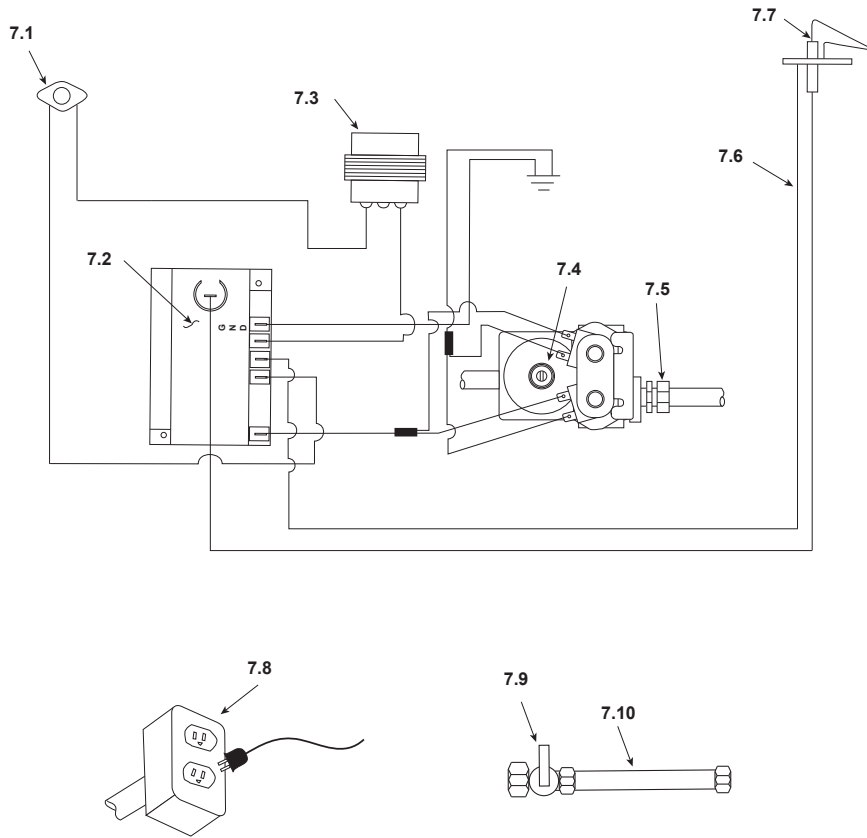

#7 Electronic Ignition Wiring Diagram

IMPORTANT: THIS IS DATED INFORMATION. Parts must be ordered from a dealer or distributor. **Hearth and Home Technologies does not sell directly to consumers.** Provide model number and serial number when requesting service parts from your dealer or distributor.

Stocked at Depot

ITEM	DESCRIPTION	COMMENTS	PART NUMBER	
7.1	High Limit Switch		4021-642	Y
7.2	Ignition Control Box		SRV15695	Y
7.3	Transformer		SRV20947	Y
7.4	Brass Connector - Male - Flex	Pkg of 5	303-315/5	Y
7.5	Valve, NG		SRV462-500B	Y
	Valve, LP		SRV462-501B	Y
7.6	Ignitor Ground Wire	No longer available	25405	
7.7	Ignitor		26541	Y
7.8	Junction Box		22130	Y
7.9	ON/OFF Valve		SRV15697	Y
7.10	Flex Line		SRV4121-006	Y
	Burner Orifice - NG/.110		SRV17235	Y
	Burner Orifice - LP/.063	Pre 19/98	SRV17236	Y
	Burner Orifice - LP/.067	Post 19/98	SRV17812	Y

Additional service part numbers on following page.