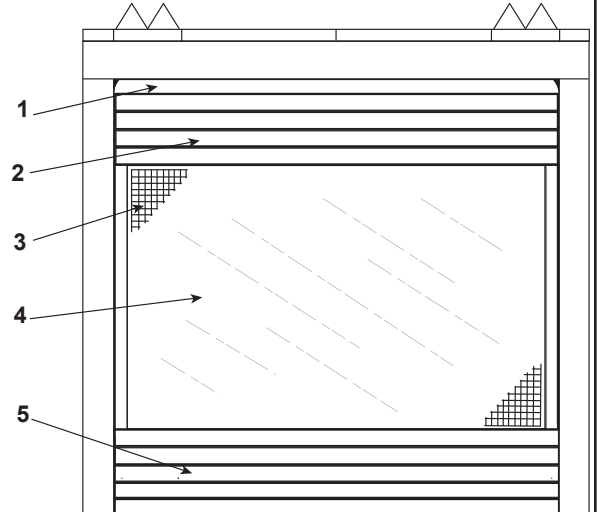

Log Set Assembly

IMPORTANT: THIS IS DATED INFORMATION. Parts must be ordered from a dealer or distributor. **Hearth and Home Technologies does not sell directly to consumers.** Provide model number and serial number when requesting service parts from your dealer or distributor.

Stocked at Depot

ITEM	DESCRIPTION	COMMENTS	PART NUMBER	
	Log/Grate Assembly - Pre June 1997	No longer available	27499	
	Log, Top Left	No longer available	24694	
	Log, Top Right		SRV24839	
	Log, Top	No longer available	25799	
	Log, Front Left	No longer available	26532	
	Log, Back Left	No longer available	26533	
	Log, Center	No longer available	26534	
	Log, Back Right	No longer available	26536	
	Log, Front Right	No longer available	26535	
	Log/Grate Assembly - Post June 1997	No longer available	28097	
	Log, Top Left	No longer available	24694	
	Log, Top Right		SRV24839	
	Log, Top	No longer available	25799	
	Log, Front left	No longer available	27983	
	Log, Center	No longer available	27985	
	Log, Front Right	No longer available	27986	
	Log, Back Right	No longer available	27987	
	Log, Back Left	No longer available	29366	
1	Hood	No longer available	13441	
2	Grille, Top		25018A	
3	Screen Assembly		35106	Y
4	Glass Assembly		GLA4031-095	Y
	Must also order the Glass Retrofit Kit	Qty 3 req	34529	
5	Grille, Lower		25016	
6	Junction Box Kit		22130	Y