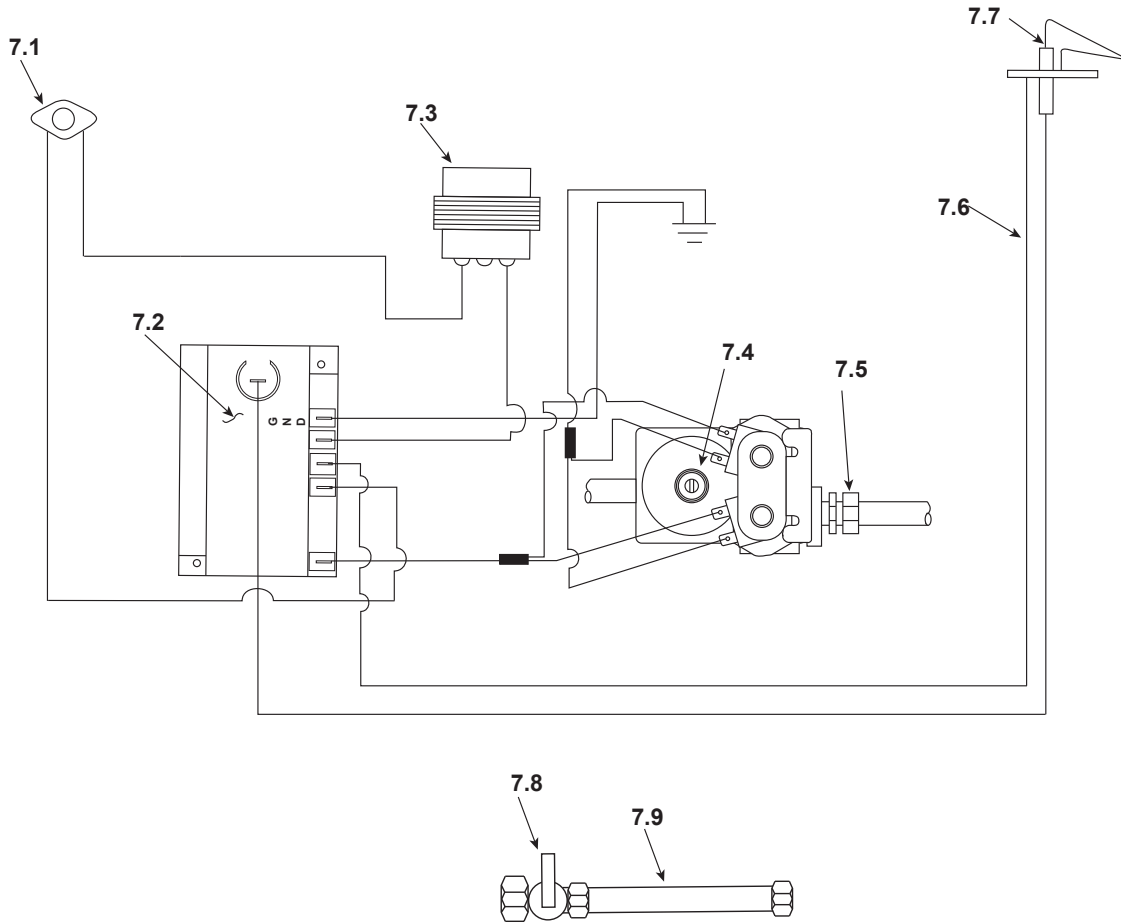

#7 Valve Assembly

IMPORTANT: THIS IS DATED INFORMATION. Parts must be ordered from a dealer or distributor. **Hearth and Home Technologies does not sell directly to consumers.** Provide model number and serial number when requesting service parts from your dealer or distributor.

**Stocked
at Depot**

ITEM	DESCRIPTION	COMMENTS	PART NUMBER	
7.1	High Limit Switch		4021-642	Y
7.2	Ignition Control Box		SRV15695	Y
7.3	Transformer		SRV20947	Y
7	Valve, NG		SRV462-500B	Y
	Valve, LP		SRV462-501B	Y
7.5	Brass Elbow	No longer available	13908B	
7.6	Ignitor Ground Wire	No longer available	25405	
7.7	Ignitor		26541	Y
7.8	ON/OFF Valve		SRV15697	Y
7.9	Flex Line 16 in.		SRV4121-006	Y
	Burner Orifice (.110) - NG		SRV17235	Y
	Burner Orifice (.063) - LP	Pre 19/98	SRV17236	Y
		Post 19/98	SRV17812	Y

Additional service part numbers appear on following page.