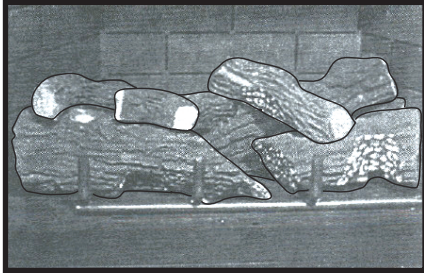

Log Set Assembly

IMPORTANT: THIS IS DATED INFORMATION. Parts must be ordered from a dealer or distributor. **Hearth and Home Technologies does not sell directly to consumers.** Provide model number and serial number when requesting service parts from your dealer or distributor.

Stocked at Depot

ITEM	DESCRIPTION	COMMENTS	PART NUMBER	
	Log/Grate Assembly - Pre June 1997	No longer available	27499	
	Log, Top Left	No longer available	24694	
	Log, Top Right		SRV24839	
	Log, Top	No longer available	25799	
	Log, Front Left	No longer available	26532	
	Log, Back Left	No longer available	26533	
	Log, Center	No longer available	26534	
	Log, Back Right	No longer available	26536	
	Log, Front Right	No longer available	26535	
	Log/Grate Assembly - Post June 1997	No longer available	28097	
	Log, Top Left	No longer available	24694	
	Log, Top Right		SRV24839	
	Log, Top	No longer available	25799	
	Log, Front left	No longer available	27983	
	Log, Center	No longer available	27985	
	Log, Front Right	No longer available	27986	
	Log, Back Right	No longer available	27987	
	Log, Back Left	No longer available	29366	
1	Hood	No longer available	13441	
2	Grille, Top		25018A	
3	Screen Assembly		35106	Y
4	Glass Assembly		GLA4031-095	Y
	Must also order the Glass Retrofit Kit	Qty 3 req	34529	
5	Grille, Lower		25016	
6	Junction Box Kit		22130	Y