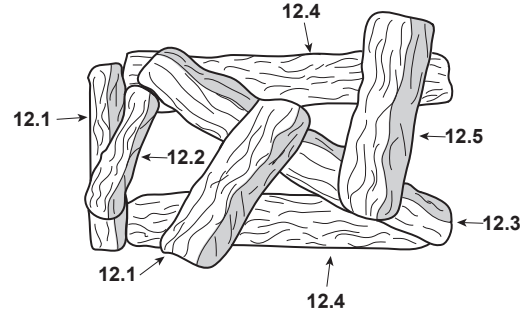

#12 Split Log Assembly

IMPORTANT: THIS IS DATED INFORMATION. Parts must be ordered from a dealer or distributor. **Hearth and Home Technologies does not sell directly to consumers.** Provide model number and serial number when requesting service parts from your dealer or distributor.

Stocked at Depot

ITEM	DESCRIPTION	COMMENTS	PART NUMBER	
	Log Assembly, Split - Pre 9/94	No longer available	19475	
	Log, Front	No longer available	18563C	
	Log, Top	No longer available	SRV17133	
	Log, Top Twig	No longer available	SRV17229	
	Log Assembly - Pre 9/94 - 1/97	No longer available	22189	
	Log, Bottom	No longer available	SRV22186	
	Log, End & Middle	No longer available	SRV21445	
	Log, Middle	No longer available	SRV21444	
	Log, Top Center	No longer available	22185A	
11	Log Assembly - Post 1/97	No longer available	25800	
11.1	Log #1	No longer available	25775	
11.2	Log #2	No longer available	SRV17229	
11.3	Log #3	No longer available	SRV18780	
11.4	Log #4	No longer available	24694	
11.5	Log #5	No longer available	25774	
11.6	Log #6 (Two pieces)	No longer available	18782A	
11.7	Log #7	No longer available	25569	
12	Log Assembly, Split - Post 9/94	No longer available	LSP920	
12.1	Log #8	No longer available	22420	
12.2	Log #9	No longer available	22544	
12.3	Log #10	No longer available	22542	
12.4	Log #11	No longer available	22543	
12.5	Log #12	No longer available	22421	

Additional service part numbers appear on following page.