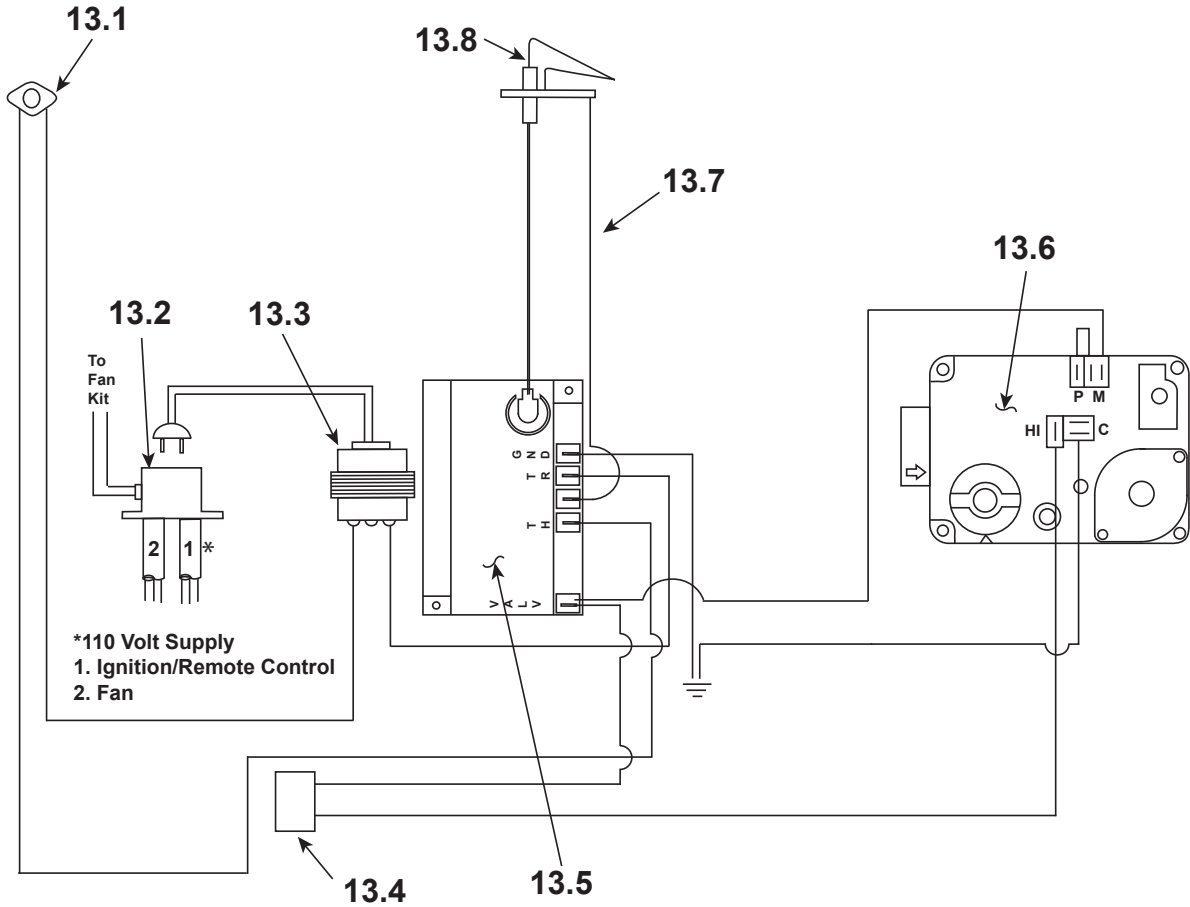

#13 Electronic Ignition Wiring Diagram

IMPORTANT: THIS IS DATED INFORMATION. Parts must be ordered from a dealer or distributor. **Hearth and Home Technologies does not sell directly to consumers.** Provide model number and serial number when requesting service parts from your dealer or distributor.

Stocked at Depot

ITEM	DESCRIPTION	COMMENTS	PART NUMBER	
13.1	High Limit Switch		SRV4021-383	Y
13.2	Junction Box		22130	Y
13.3	Transformer		SRV20947	Y
13.4	HI/LO Rocker	No longer available	20838A	
13.5	Ignition Control Box		SRV15695	Y
13.6	Valve, W/R, Two-stage	No longer available	18654A	
		No longer available	18655A	
13.7	Ignitor Ground Wire	No longer available	25405	
13.8	Ignitor		26541	Y
	Orifice, Burner (.110) - NG		SRV17235	Y
	Orifice, Burner (.071) - LP		SRV18678	Y

Additional service part numbers appear on following page.