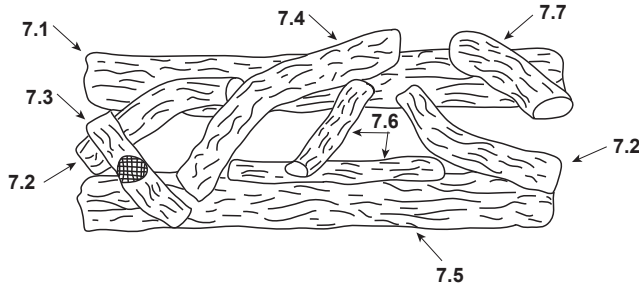

#7 Log Assembly