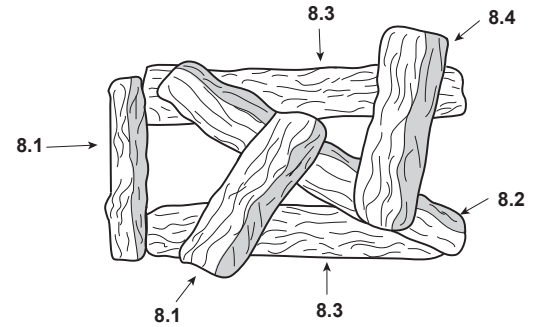

#8 Split Log Assembly

IMPORTANT: THIS IS DATED INFORMATION. Parts must be ordered from a dealer or distributor. **Hearth and Home Technologies does not sell directly to consumers.** Provide model number and serial number when requesting service parts from your dealer or distributor.

**Stocked
at Depot**

ITEM	DESCRIPTION	COMMENTS	PART NUMBER	
	Log Assembly, Split - Pre 9/94	No longer available	19475	
	Log, Front	No longer available	18563C	
	Log, Top	No longer available	SRV17133	
	Log, Top Twig	No longer available	SRV17229	
	Log Assembly - Pre 9/94 - 1/97	No longer available	22188	
	Log, Bottom	No longer available	SRV22186	
	Log, End & Middle	No longer available	SRV21445	
	Log, Middle	No longer available	SRV21444	
	Log, Top Center	No longer available	22185A	
7	Log Assembly - Post 1/97	No longer available	25800	
7.1	Log #1	No longer available	25775	
7.2	Log #2	No longer available	SRV17229	
7.3	Log #3	No longer available	SRV18780	
7.4	Log #4	No longer available	24694	
7.5	Log #5	No longer available	25774	
7.6	Log #6 (Two pieces)	No longer available	18782A	
7.7	Log #7	No longer available	25569	
8	Log Assembly, Split - Post 9/94	No longer available	22422	
8.1	Log #8	No longer available	22420	
8.2	Log #9	No longer available	22542	
8.3	Log #10	No longer available	22543	
8.4	Log #11	No longer available	22421	

Additional service part numbers appear on following page.