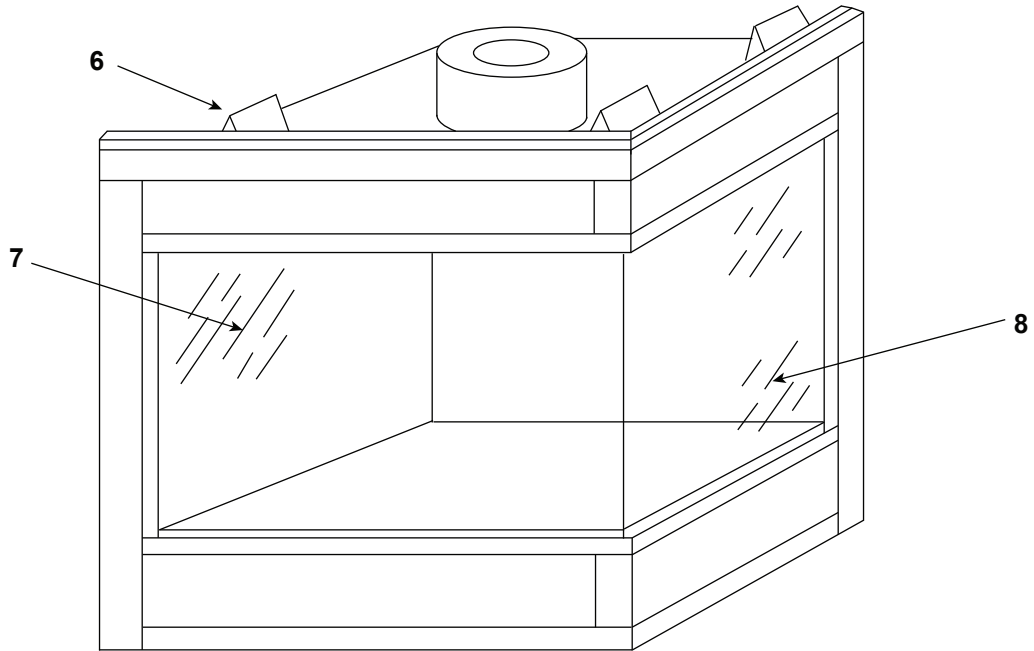

Log Set Assembly

IMPORTANT: THIS IS DATED INFORMATION. Parts must be ordered from a dealer or distributor. **Hearth and Home Technologies does not sell directly to consumers.** Provide model number and serial number when requesting service parts from your dealer or distributor.

Stocked at Depot

ITEM	DESCRIPTION	COMMENTS	PART NUMBER	
	Log Set Assembly	No longer available	19649	
1	Front Log	No longer available	15693F	
2	Back Log	No longer available	SRV15691	
3	Left and Right Logs	No longer available	SRV17229	
4	Top Middle Log	No longer available	SRV18781	
5	End Log	No longer available	18782A	
6	Top Standoff	Qty 4 req	SRV4044-111	
7	Front Glass Panel		SRV16146	Y
8	End Glass Panel	No longer available	19827A