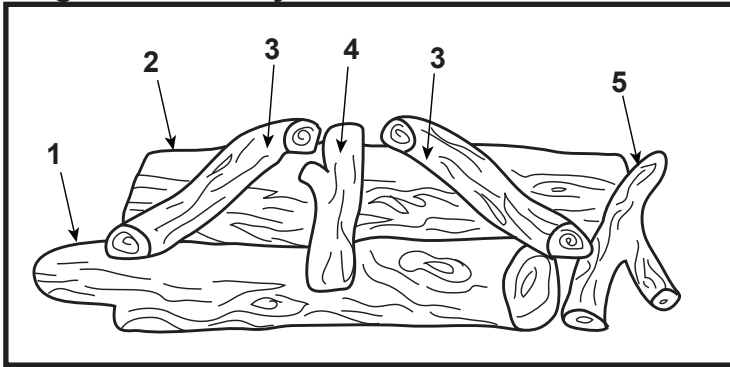

**Log Set Assembly**

IMPORTANT: THIS IS DATED INFORMATION. Parts must be ordered from a dealer or distributor. **Hearth and Home Technologies does not sell directly to consumers.** Provide model number and serial number when requesting service parts from your dealer or distributor.

**Stocked at Depot**

ITEM	DESCRIPTION	COMMENTS	PART NUMBER	
	<b>Log Set Assembly</b>	<b>No longer available</b>	19649	
1	Front Log	<b>No longer available</b>	15693F	
2	Back Log	<b>No longer available</b>	SRV15691	
3	Left and Right Logs	<b>No longer available</b>	SRV17229	
4	Top Middle Log	<b>No longer available</b>	SRV18781	
5	End Log	<b>No longer available</b>	18782A	
6	Top Standoff	Qty 4 req	SRV4044-111	
7	Front Glass Panel		SRV16146	<b>Y</b>
8	End Glass Panel	<b>No longer available</b>	19827A	