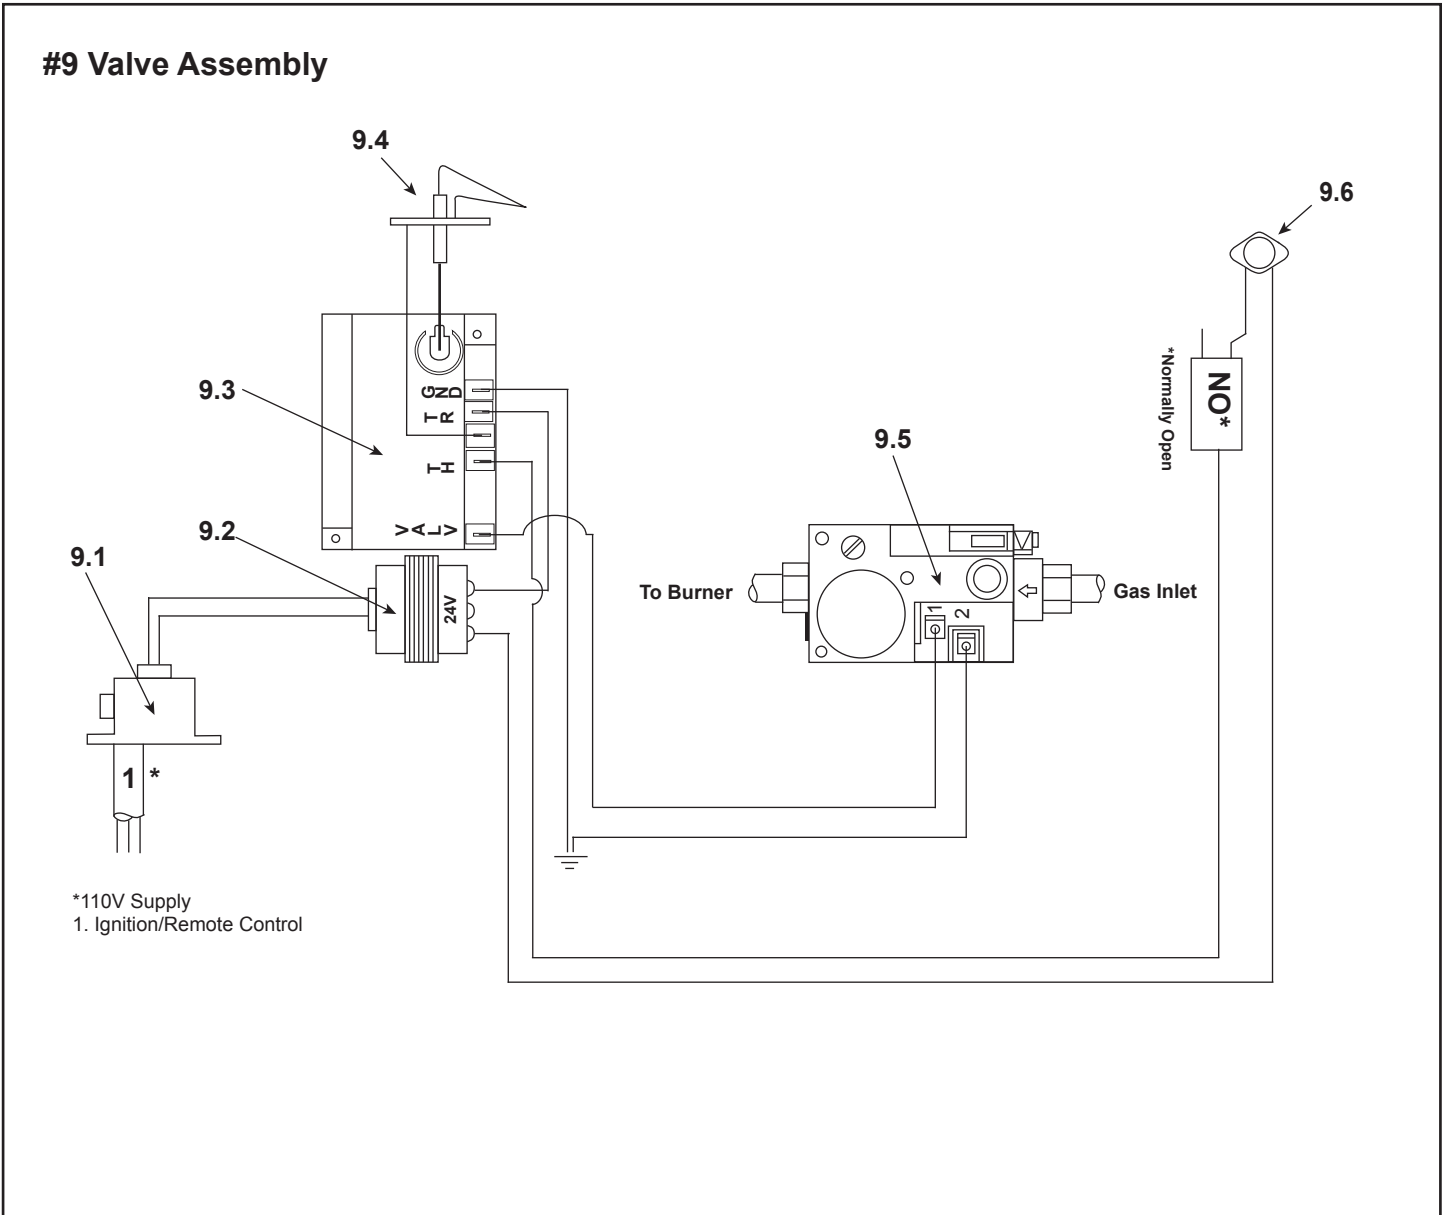

**Stocked at Depot**

ITEM	DESCRIPTION	COMMENTS	PART NUMBER	
	<b>Log Set Assembly</b>	<b>No longer available</b>	19649	
1	Front Log	<b>No longer available</b>	15693F	
2	Back Log	<b>No longer available</b>	SRV15691	
3	Left and Right Logs	<b>No longer available</b>	SRV17229	
4	Top Middle Log	<b>No longer available</b>	SRV18781	
5	End Log	<b>No longer available</b>	18782A	
6	Top Standoff	Qty 4 req	SRV4044-111	
7	Front Glass Panel		SRV16146	<b>Y</b>
8	End Glass Panel	<b>No longer available</b>	19827A	

**Stocked at Depot**

ITEM	DESCRIPTION	COMMENTS	PART NUMBER	
9.1	Junction Box Kit		22130	Y
9.2	Transformer		SRV20947	Y
9.3	Ignition Control Box		SRV15695	Y
9.4	Ignitor	Post 21/96	26542	Y
9.5	Valve (W/R)	Pre 21/96	SRV71511	Y
	Valve - NG	No longer available	71516	
	Valve - LP	No longer available	71518	
9.6	High Limit Switch		SRV4021-383	Y