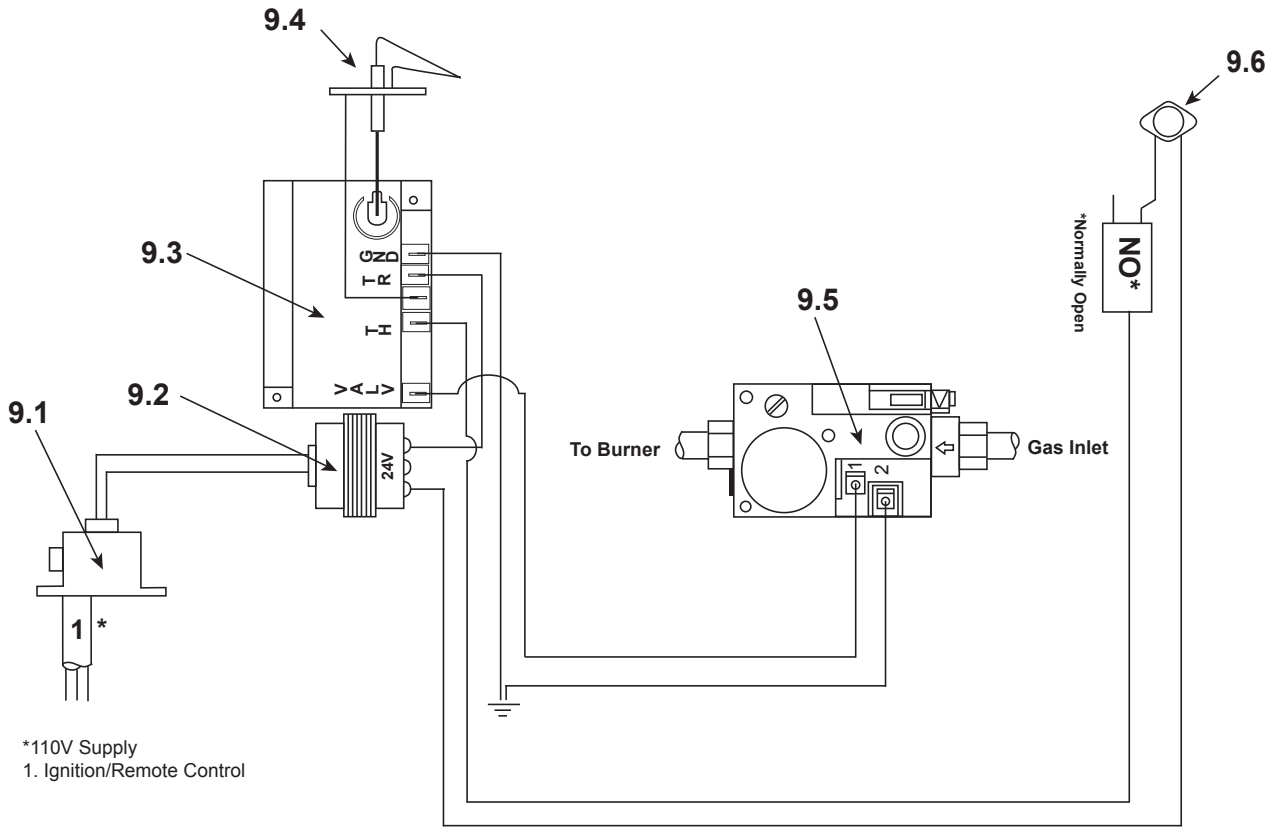

#9 Electronic Ignition Wiring Diagram

*110V Supply
1. Ignition/Remote Control

IMPORTANT: THIS IS DATED INFORMATION. Parts must be ordered from a dealer or distributor. **Hearth and Home Technologies does not sell directly to consumers.** Provide model number and serial number when requesting service parts from your dealer or distributor.

Stocked at Depot

ITEM	DESCRIPTION	COMMENTS	PART NUMBER	
9.1	Junction Box		22130	Y
9.2	Transformer		SRV20947	Y
9.3	Ignition Control Box		SRV15695	Y
9.4	Ignitor	Post 21/96	26542	Y
9.5	Valve (R/S) - NG	No longer available	71516	
	Valve (R/S) - LP	No longer available	71518	
	Valve (W/R)	Pre 21/96	SRV71511	Y
9.6	High Limit Switch		SRV4021-383	Y

Additional service part numbers appear on following page.