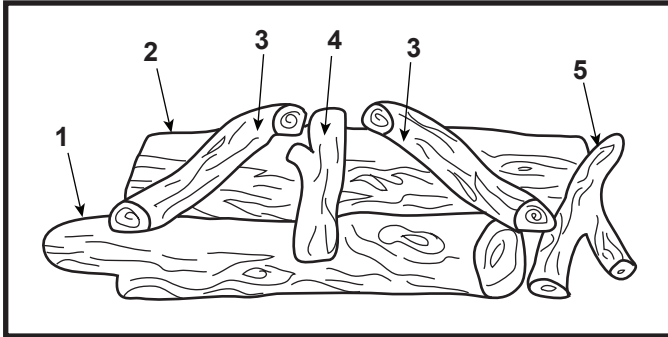

Log Set Assembly

IMPORTANT: THIS IS DATED INFORMATION. Parts must be ordered from a dealer or distributor. **Hearth and Home Technologies does not sell directly to consumers.** Provide model number and serial number when requesting service parts from your dealer or distributor.

Stocked at Depot

ITEM	DESCRIPTION	COMMENTS	PART NUMBER	
	Log Set Assembly	No longer available	19649	
1	Front Log	No longer available	15693F	
2	Back Log	No longer available	SRV15691	
3	Left and Right Logs	No longer available	SRV17229	
4	Top Middle Log	No longer available	SRV18781	
5	End Log	No longer available	18782A	
6	Top Standoff	Qty 4 req	SRV4044-111	
7	Front Glass Panel		SRV16146	Y
8	End Glass Panel	No longer available	19827A	