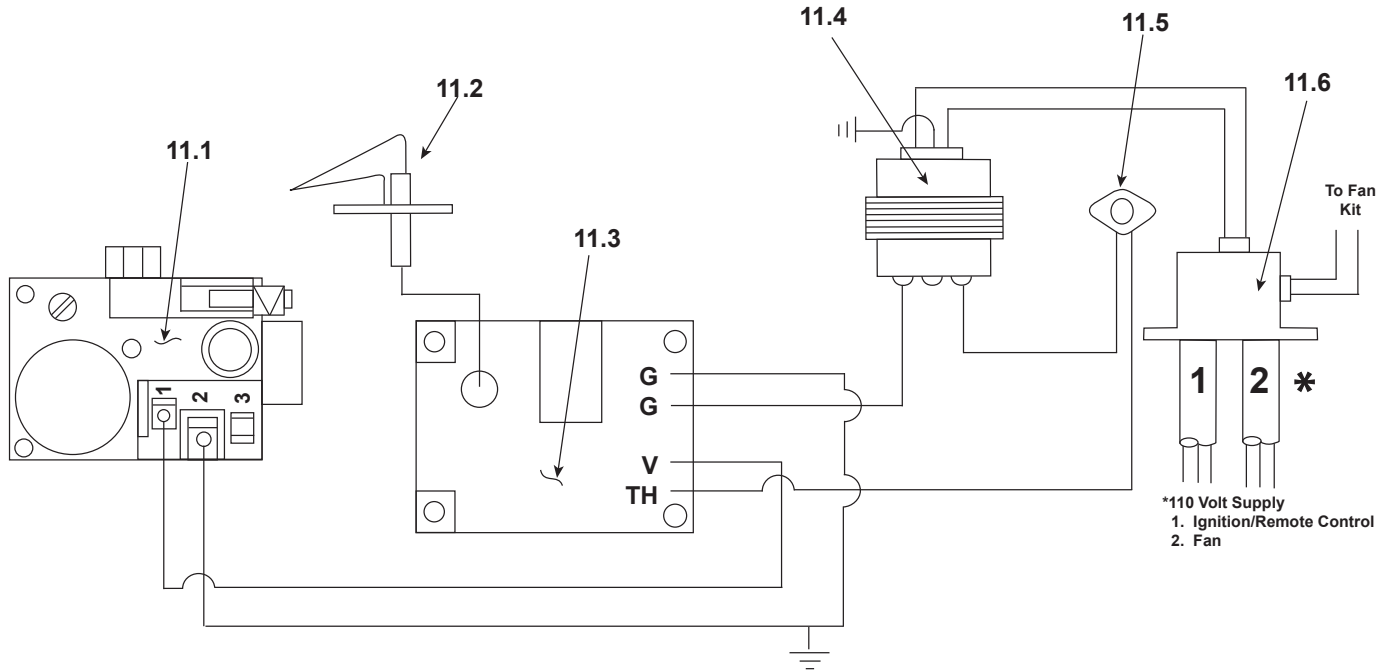

#11 Valve Assembly

IMPORTANT: THIS IS DATED INFORMATION. Parts must be ordered from a dealer or distributor. **Hearth and Home Technologies does not sell directly to consumers.** Provide model number and serial number when requesting service parts from your dealer or distributor.

**Stocked
at Depot**

ITEM	DESCRIPTION	COMMENTS	PART NUMBER	
11.1	Valve (R/S) - NG	No longer available	71516	
	Valve (W/R) - NG		SRV71511	Y
	Valve (R/S) - LP	No longer available	71518	
	Valve (W/R) - LP		SRV71511	Y
11.2	Electronic Ignitor	Pre 47/94	26541	Y
		Post 47/94	26542	Y
11.3	Ignition Control		SRV15695	Y
11.4	Transformer		SRV20947	Y
11.5	High Limit Switch		SRV4021-383	Y
11.6	Junction Box Kit		22130	Y
	Junction Box		21878	Y
	Burner Orifice (.110) - NG		SRV17235	Y
	Burner Orifice (.067) - LP		SRV17812	Y

Additional service part numbers appear on following page.