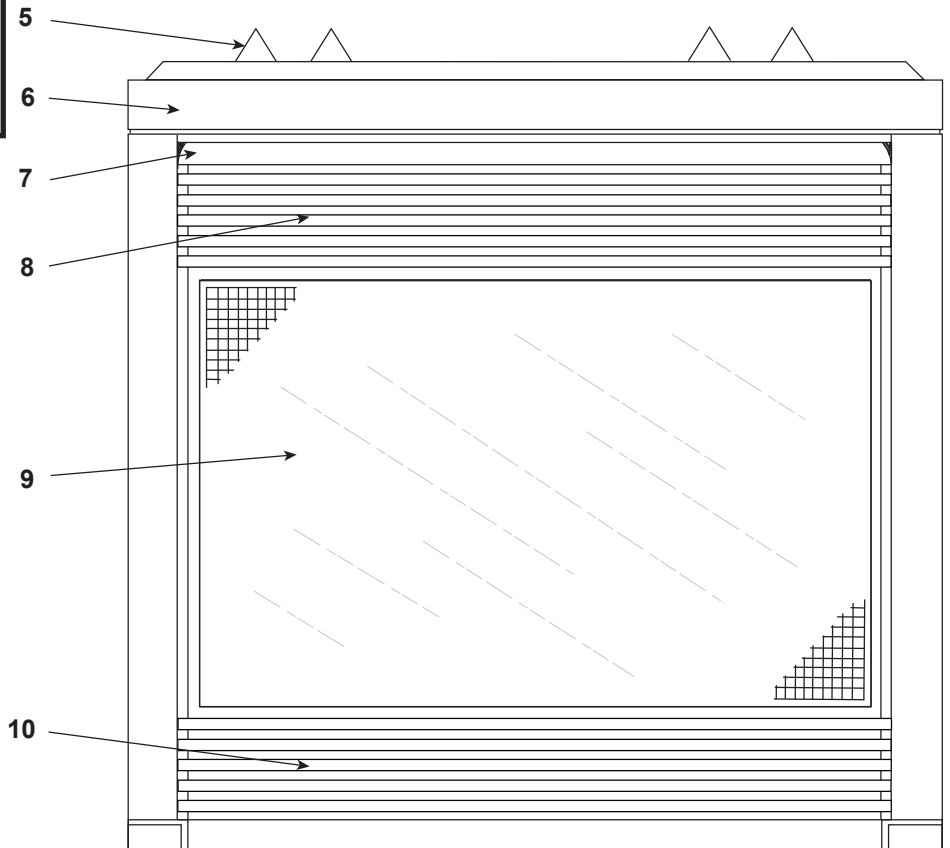

Log Set Assembly

IMPORTANT: THIS IS DATED INFORMATION. Parts must be ordered from a dealer or distributor. **Hearth and Home Technologies does not sell directly to consumers.** Provide model number and serial number when requesting service parts from your dealer or distributor.

Stocked at Depot

ITEM	DESCRIPTION	COMMENTS	PART NUMBER
	Log Assembly	No longer available	22352
1	Front Log	No longer available	SRV22902
2	Back Log	No longer available	SRV22186
3	Side Log	No longer available	SRV21445
4	Middle Log	No longer available	SRV21444
5	Top Standoff	Qty 4 req	11864i
6	Face, Top Front	No longer available	12698G
7	Hood	No longer available	19160
8	Grille Assembly, 42 in. Upper		21165B
9	Glass Bracket (Pre 47/94)	No longer available	22348B
	Glass Panel Only	Pre 47/95	SRV17522
	Glass Assembly	Post 48/95	24937A
10	Grille Assembly, 42 in. Lower		21167