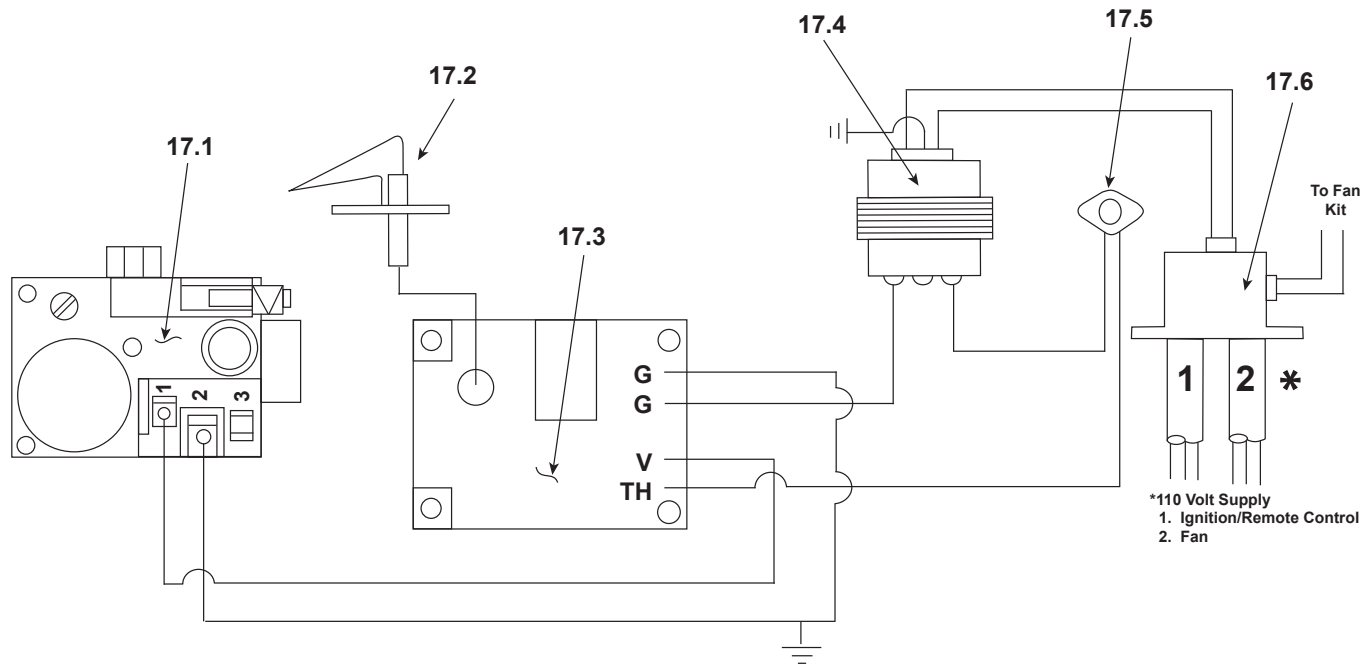

#17 Electronic Ignition Wiring Diagram

IMPORTANT: THIS IS DATED INFORMATION. Parts must be ordered from a dealer or distributor. **Hearth and Home Technologies does not sell directly to consumers.** Provide model number and serial number when requesting service parts from your dealer or distributor.

**Stocked
at Depot**

ITEM	DESCRIPTION	COMMENTS	PART NUMBER	
17.1	Valve (W/R) - NG		SRV71511	Y
	Valve (W/R) - LP	No longer available	71485	
	Valve (R/S) - NG	No longer available	71514	
	Valve (R/S) - LP	No longer available	71518	
17.2	Ignitor	Pre 50/94	26541	Y
		Post 50/94	26542	Y
17.3	Ignition Control Box		SRV15695	Y
17.4	Transformer		SRV20947	Y
17.5	High Limit Switch		SRV4021-383	Y
17.6	Junction Box		22130	Y

Additional service part numbers appear on following page.