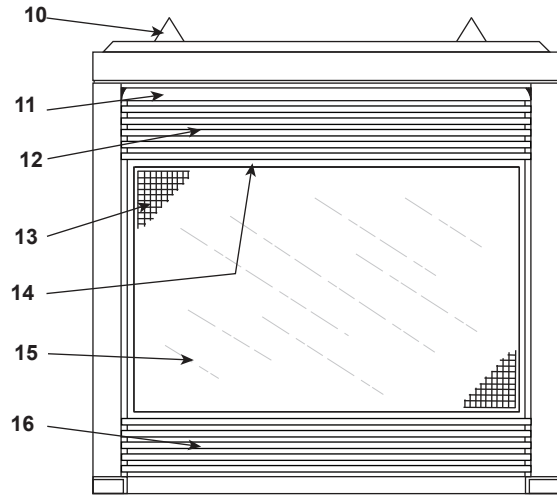

Log Set Assemblies

IMPORTANT: THIS IS DATED INFORMATION. Parts must be ordered from a dealer or distributor. **Hearth and Home Technologies does not sell directly to consumers.** Provide model number and serial number when requesting service parts from your dealer or distributor.

Stocked at Depot

ITEM	DESCRIPTION	COMMENTS	PART NUMBER
	Log Assembly	No longer available	17560B
	Back Log	No longer available	17648C
	Front Log	No longer available	17561C
	Top Log	No longer available	SRV17133
	Top Twig	No longer available	SRV17229
	Log Assembly	No longer available	22352
1	Log, Back	No longer available	SRV22186
2	Logs, Middle	No longer available	SRV21445
3	Logs, Side	No longer available	SRV21444
4	Log, Front	No longer available	SRV22902
	Split Log Assembly	No longer available	23338B
5	Logs, Top, Ends	No longer available	22420
6	Logs, Split	No longer available	22544
7	Log, Top Middle	No longer available	22421
8	Log, Back	No longer available	23272
9	Log, Front	No longer available	23258
10	Top Standoff	Qty 4 req	SRV4044-111
11	Hood	No longer available	19160
12	Grille, Upper	No longer available	19161A
		No longer available	20943A
13	Screen Assembly	No longer available	19311B
14	Glass Frame	Qty 2 req	19171C
15	Glass Panel		17522B
16	Grille, Lower	No longer available	19162
		No longer available	20945