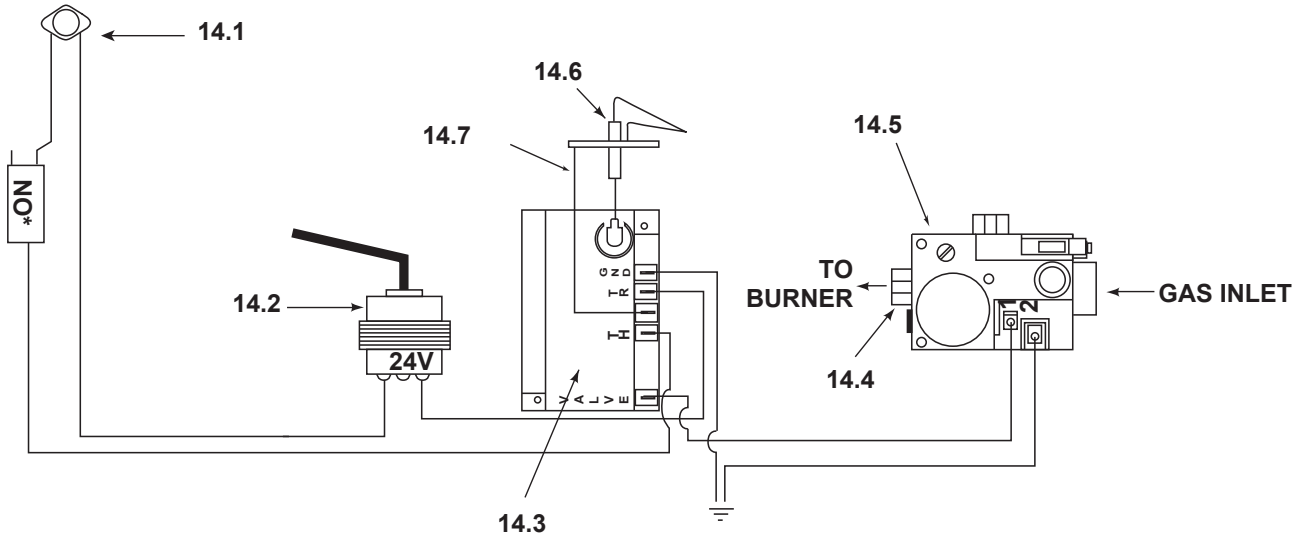

#14 Wiring Diagram

IMPORTANT: THIS IS DATED INFORMATION. Parts must be ordered from a dealer or distributor. **Hearth and Home Technologies does not sell directly to consumers.** Provide model number and serial number when requesting service parts from your dealer or distributor.

**Stocked
at Depot**

ITEM	DESCRIPTION	COMMENTS	PART NUMBER	
14.1	High Limit Switch	Pre 18/99	SRV22922	Y
		Post 18/99	N/A	
14.2	Transformer		SRV20947	Y
14.3	Ignition Control Box		SRV15695	Y
14.4	Brass Male Connector		13425	
	Valve, NG	Post 39/95	SRV462-500B	Y
	Valve, LP	Post 39/95	SRV462-501B	Y
	Valve, R/S - NG	No longer available	71516	
	Valve, R/S - LP	No longer available	71518	
	Valve, W/R	Pre 39/95	SRV71511	Y
14.6	Ignitor	Pre 51/94	26542	Y
		Post 51/94	26540	Y
14.7	Ignitor Ground Wire	No longer available	25405	
	Brass Connector - 90 deg.		SRV4021-045	
	Bulkhead Union 3/8 in.	No longer available	SRV13405	
	Burner Orifice (.093) - NG		SRV16752	Y
	Burner Orifice (.056) - LP		SRV13845	Y
	Burner Tube		21427	Y
	High Limit Switch Bracket	No longer available	15920C	
	Valve Bracket, R/S		31826	
	Valve Bracket, W/R	No longer available	18795D	
	Wiring Harness	No longer available	23002