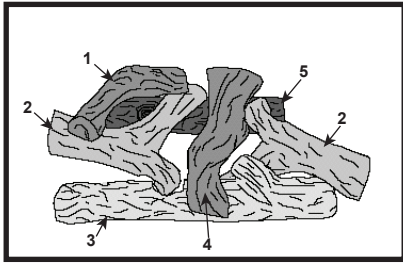

**Log Set Assembly**

IMPORTANT: THIS IS DATED INFORMATION. Parts must be ordered from a dealer or distributor. **Hearth and Home Technologies does not sell directly to consumers.** Provide model number and serial number when requesting service parts from your dealer or distributor.

**Stocked at Depot**

ITEM	DESCRIPTION	COMMENTS	PART NUMBER	
	Log Assembly		21442	Y
1	Log Twig	<b>No longer available, Must order complete assembly</b>	SRV17229	
2	Side Log		SRV21445	
3	Front Log		SRV21459	
4	Middle Log		SRV21444	
5	Rear Log		SRV21443	
6	Face, Top Front	<b>No longer available</b>	21434D	
7	Hood	<b>No longer available</b>	15675	
8	Glass Frame	Qty. 2 req.	15687	
9	Glass Gasket	10 FT	28091/10	Y
10	Glass Panel	<b>No longer available</b>	SRV15573	
11	Face, Bottom Front	<b>No longer available</b>	15677B	
12	Face, Lower Front	<b>No longer available</b>	20128B	
13	Screen Assembly		19196C	
14	Junction Box Kit		22130	Y
	Burner Screen	<b>No longer available</b>	21989A	
	Lava Rock		4021-296	
	Log Support, Rear	<b>No longer available</b>	21437C	
	Log Support, Side	<b>No longer available</b>	21461C	
	Mineral Wool		SRV14333	
	Nailing Flange	Qty. 4 req.	31190	
	Touch-up Paint		71479	
	Vermiculite		28746	
	Installation Instructions		21322	