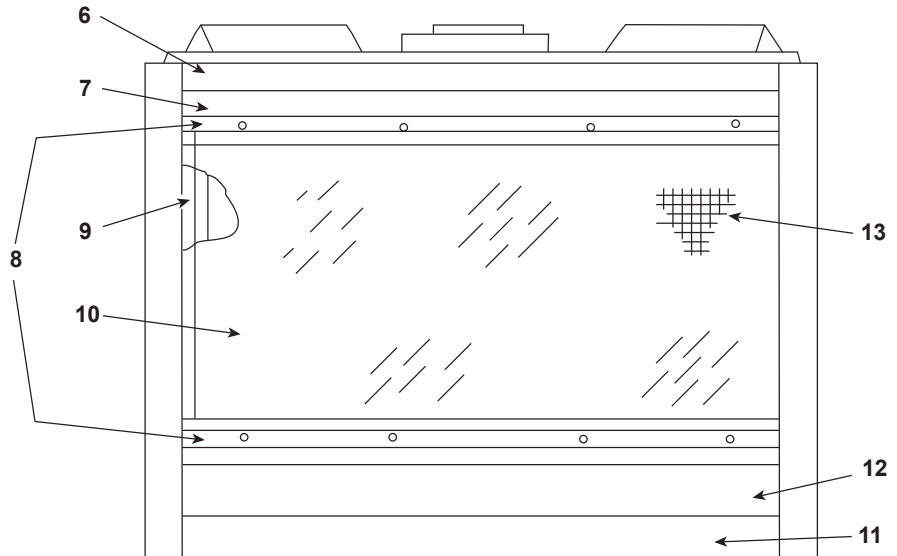

Log Set Assembly

IMPORTANT: THIS IS DATED INFORMATION. Parts must be ordered from a dealer or distributor. **Hearth and Home Technologies does not sell directly to consumers.** Provide model number and serial number when requesting service parts from your dealer or distributor.

Stocked at Depot

ITEM	DESCRIPTION	COMMENTS	PART NUMBER	
	Log Assembly		21442	Y
1	Log Twig	No longer available, Must order complete assembly	SRV17229	
2	Side Log		SRV21445	
3	Front Log		SRV21459	
4	Middle Log		SRV21444	
5	Rear Log		SRV21443	
6	Face, Top Front	No longer available	21434D	
7	Hood	No longer available	15675	
8	Glass Frame	Qty. 2 req.	15687	
9	Glass Gasket	10 FT	28091/10	Y
10	Glass Panel	No longer available	SRV15573	
11	Face, Bottom Front	No longer available	15677B	
12	Face, Lower Front	No longer available	20128B	
13	Screen Assembly		19196C	
14	Junction Box Kit		22130	Y
	Burner Screen	No longer available	21989A	
	Lava Rock		4021-296	
	Log Support, Rear	No longer available	21437C	
	Log Support, Side	No longer available	21461C	
	Mineral Wool		SRV14333	
	Nailing Flange	Qty. 4 req.	31190	
	Touch-up Paint		71479	
	Vermiculite		28746	
	Installation Instructions		21322